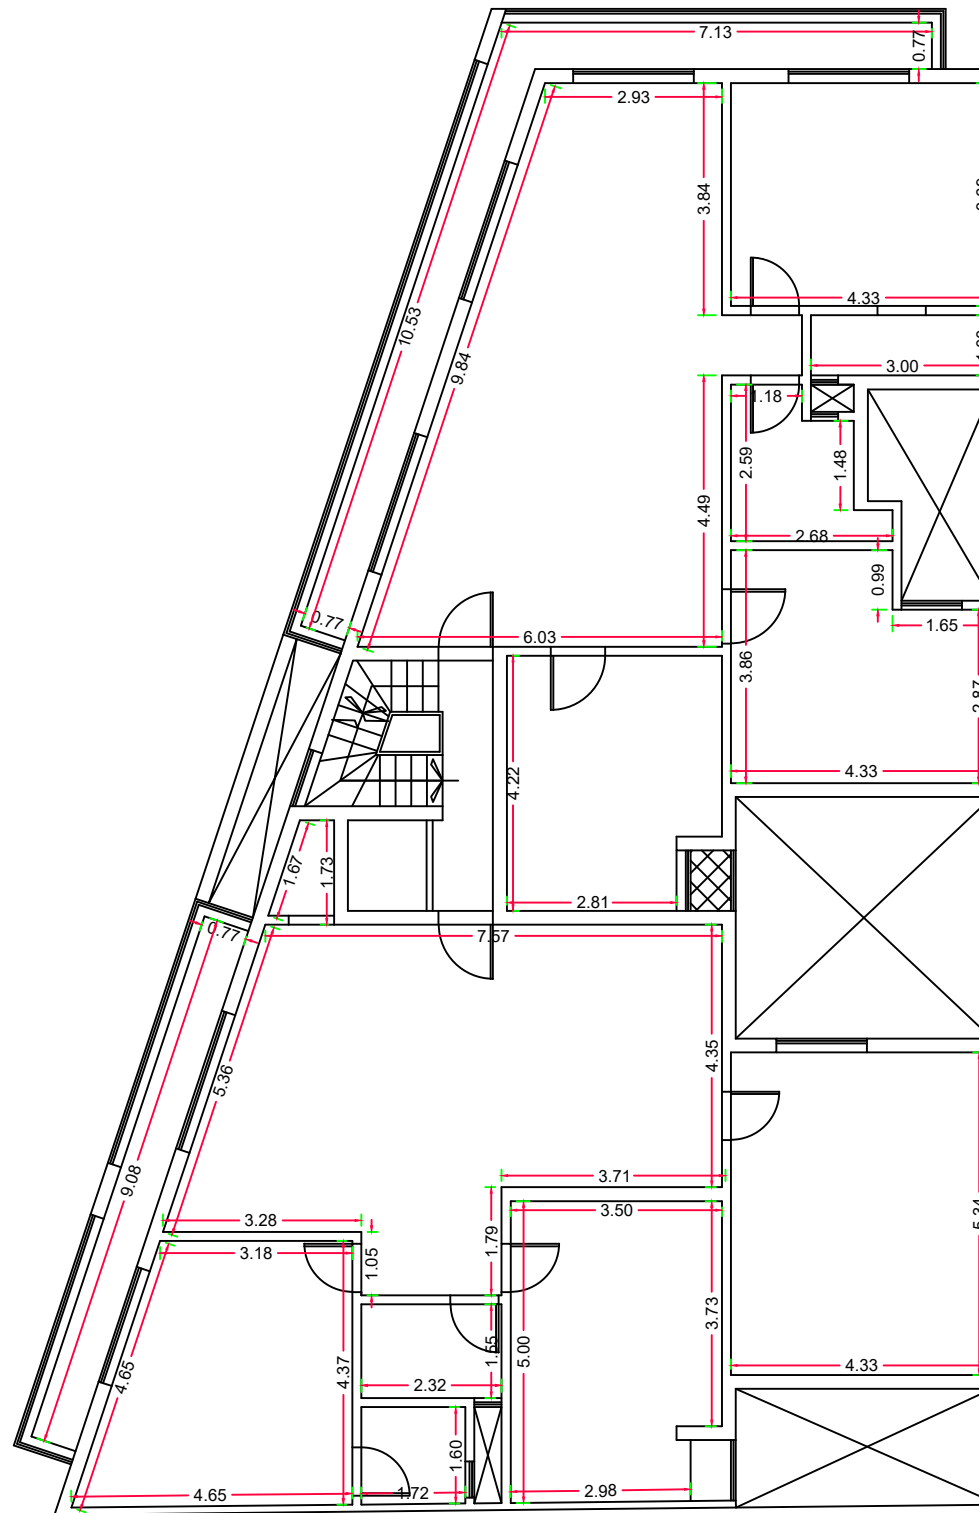

152/05

Second Floor

Internal Area:
110sqm

External Area:
17sqm

Total Area:
127sqm