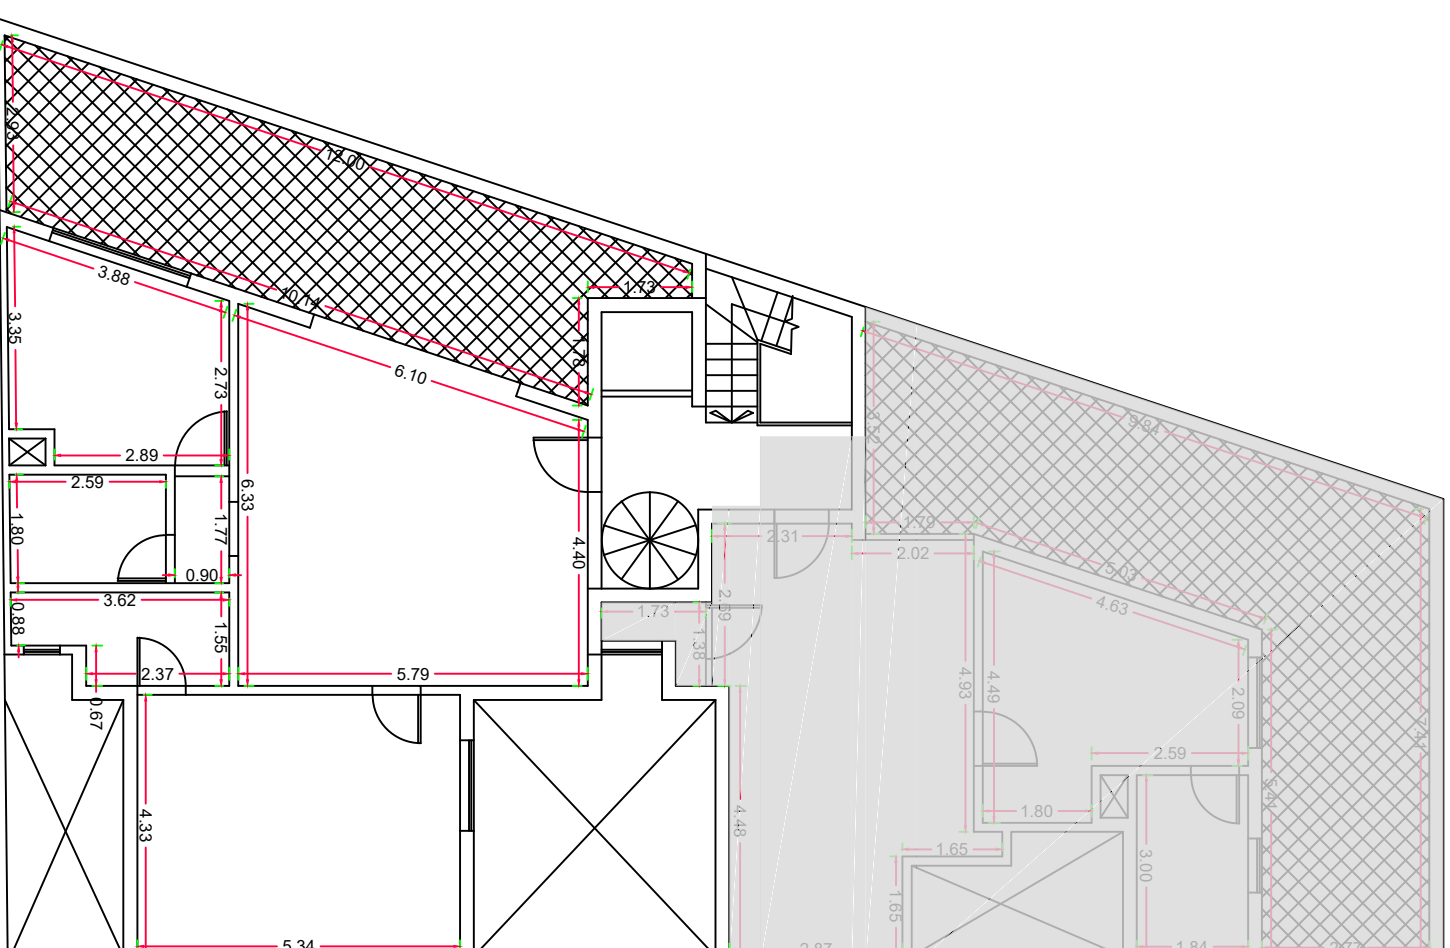

152/12

Penthouse Floor

Internal Area:
88sqm

External Area:
32sqm

Total Area:
120sqm