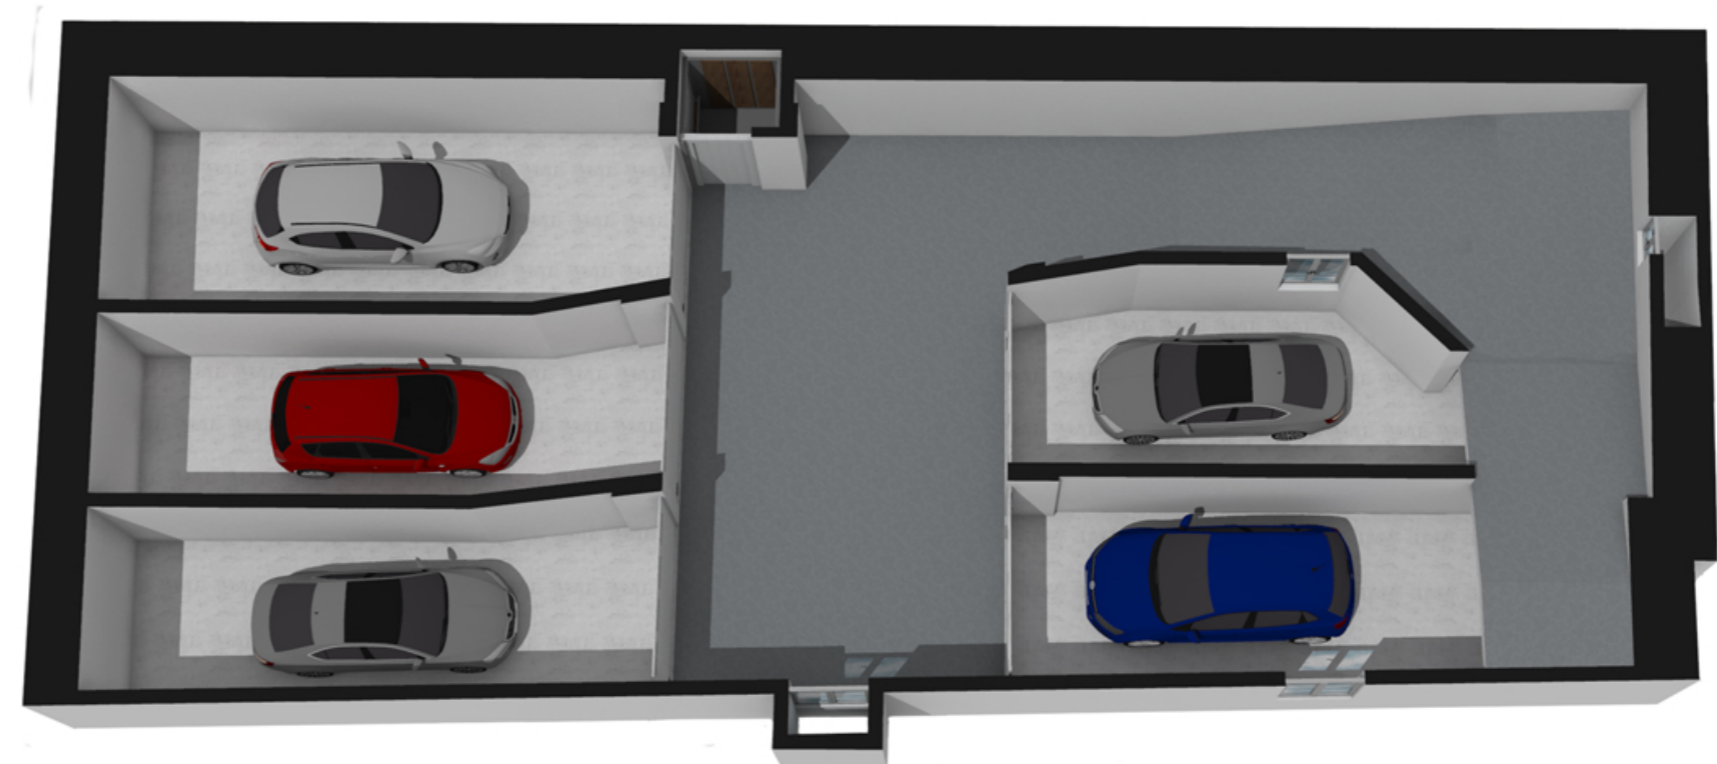

Ghajnsielem

SCALE 1:100

Garages
Basement (Level 1)

Artistic Impression Only

Total Area : 282m² circa