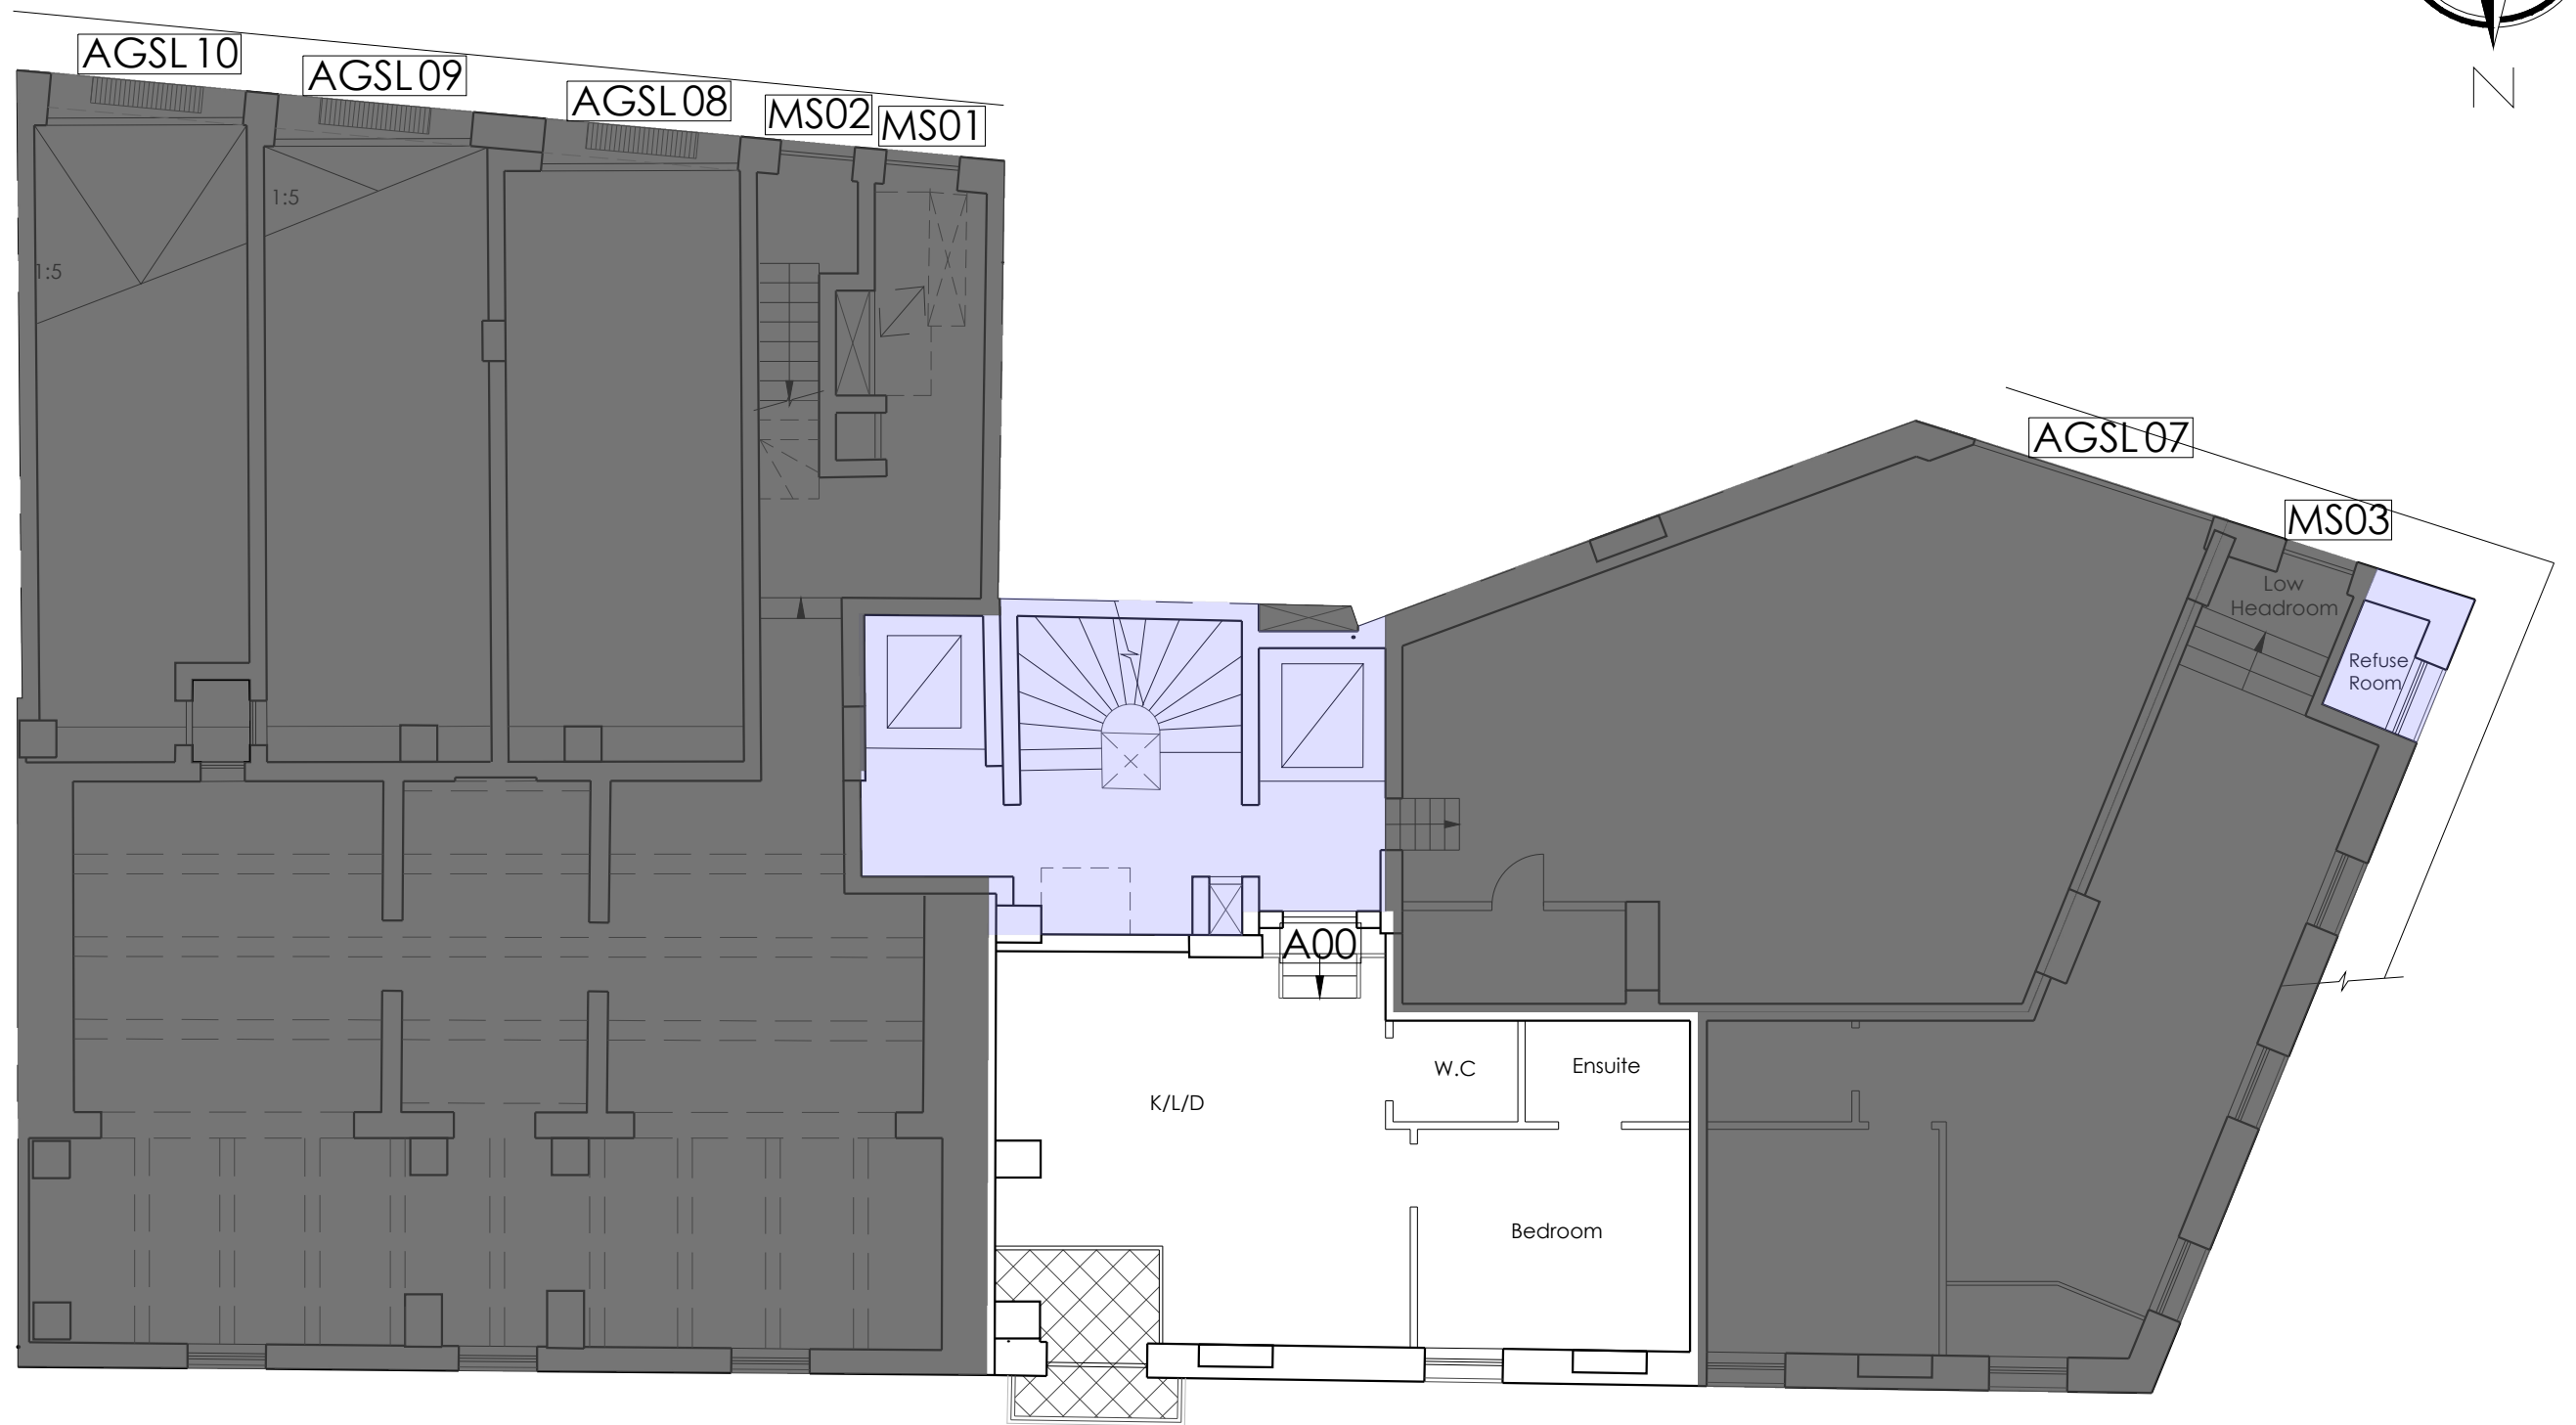

# RAXX

Marsalforn

First Floor

Note: Gypsum walls are to be done by the purchaser

Apartment  
A00

Internal: 50 m<sup>2</sup>  
External: 5.5 m<sup>2</sup>