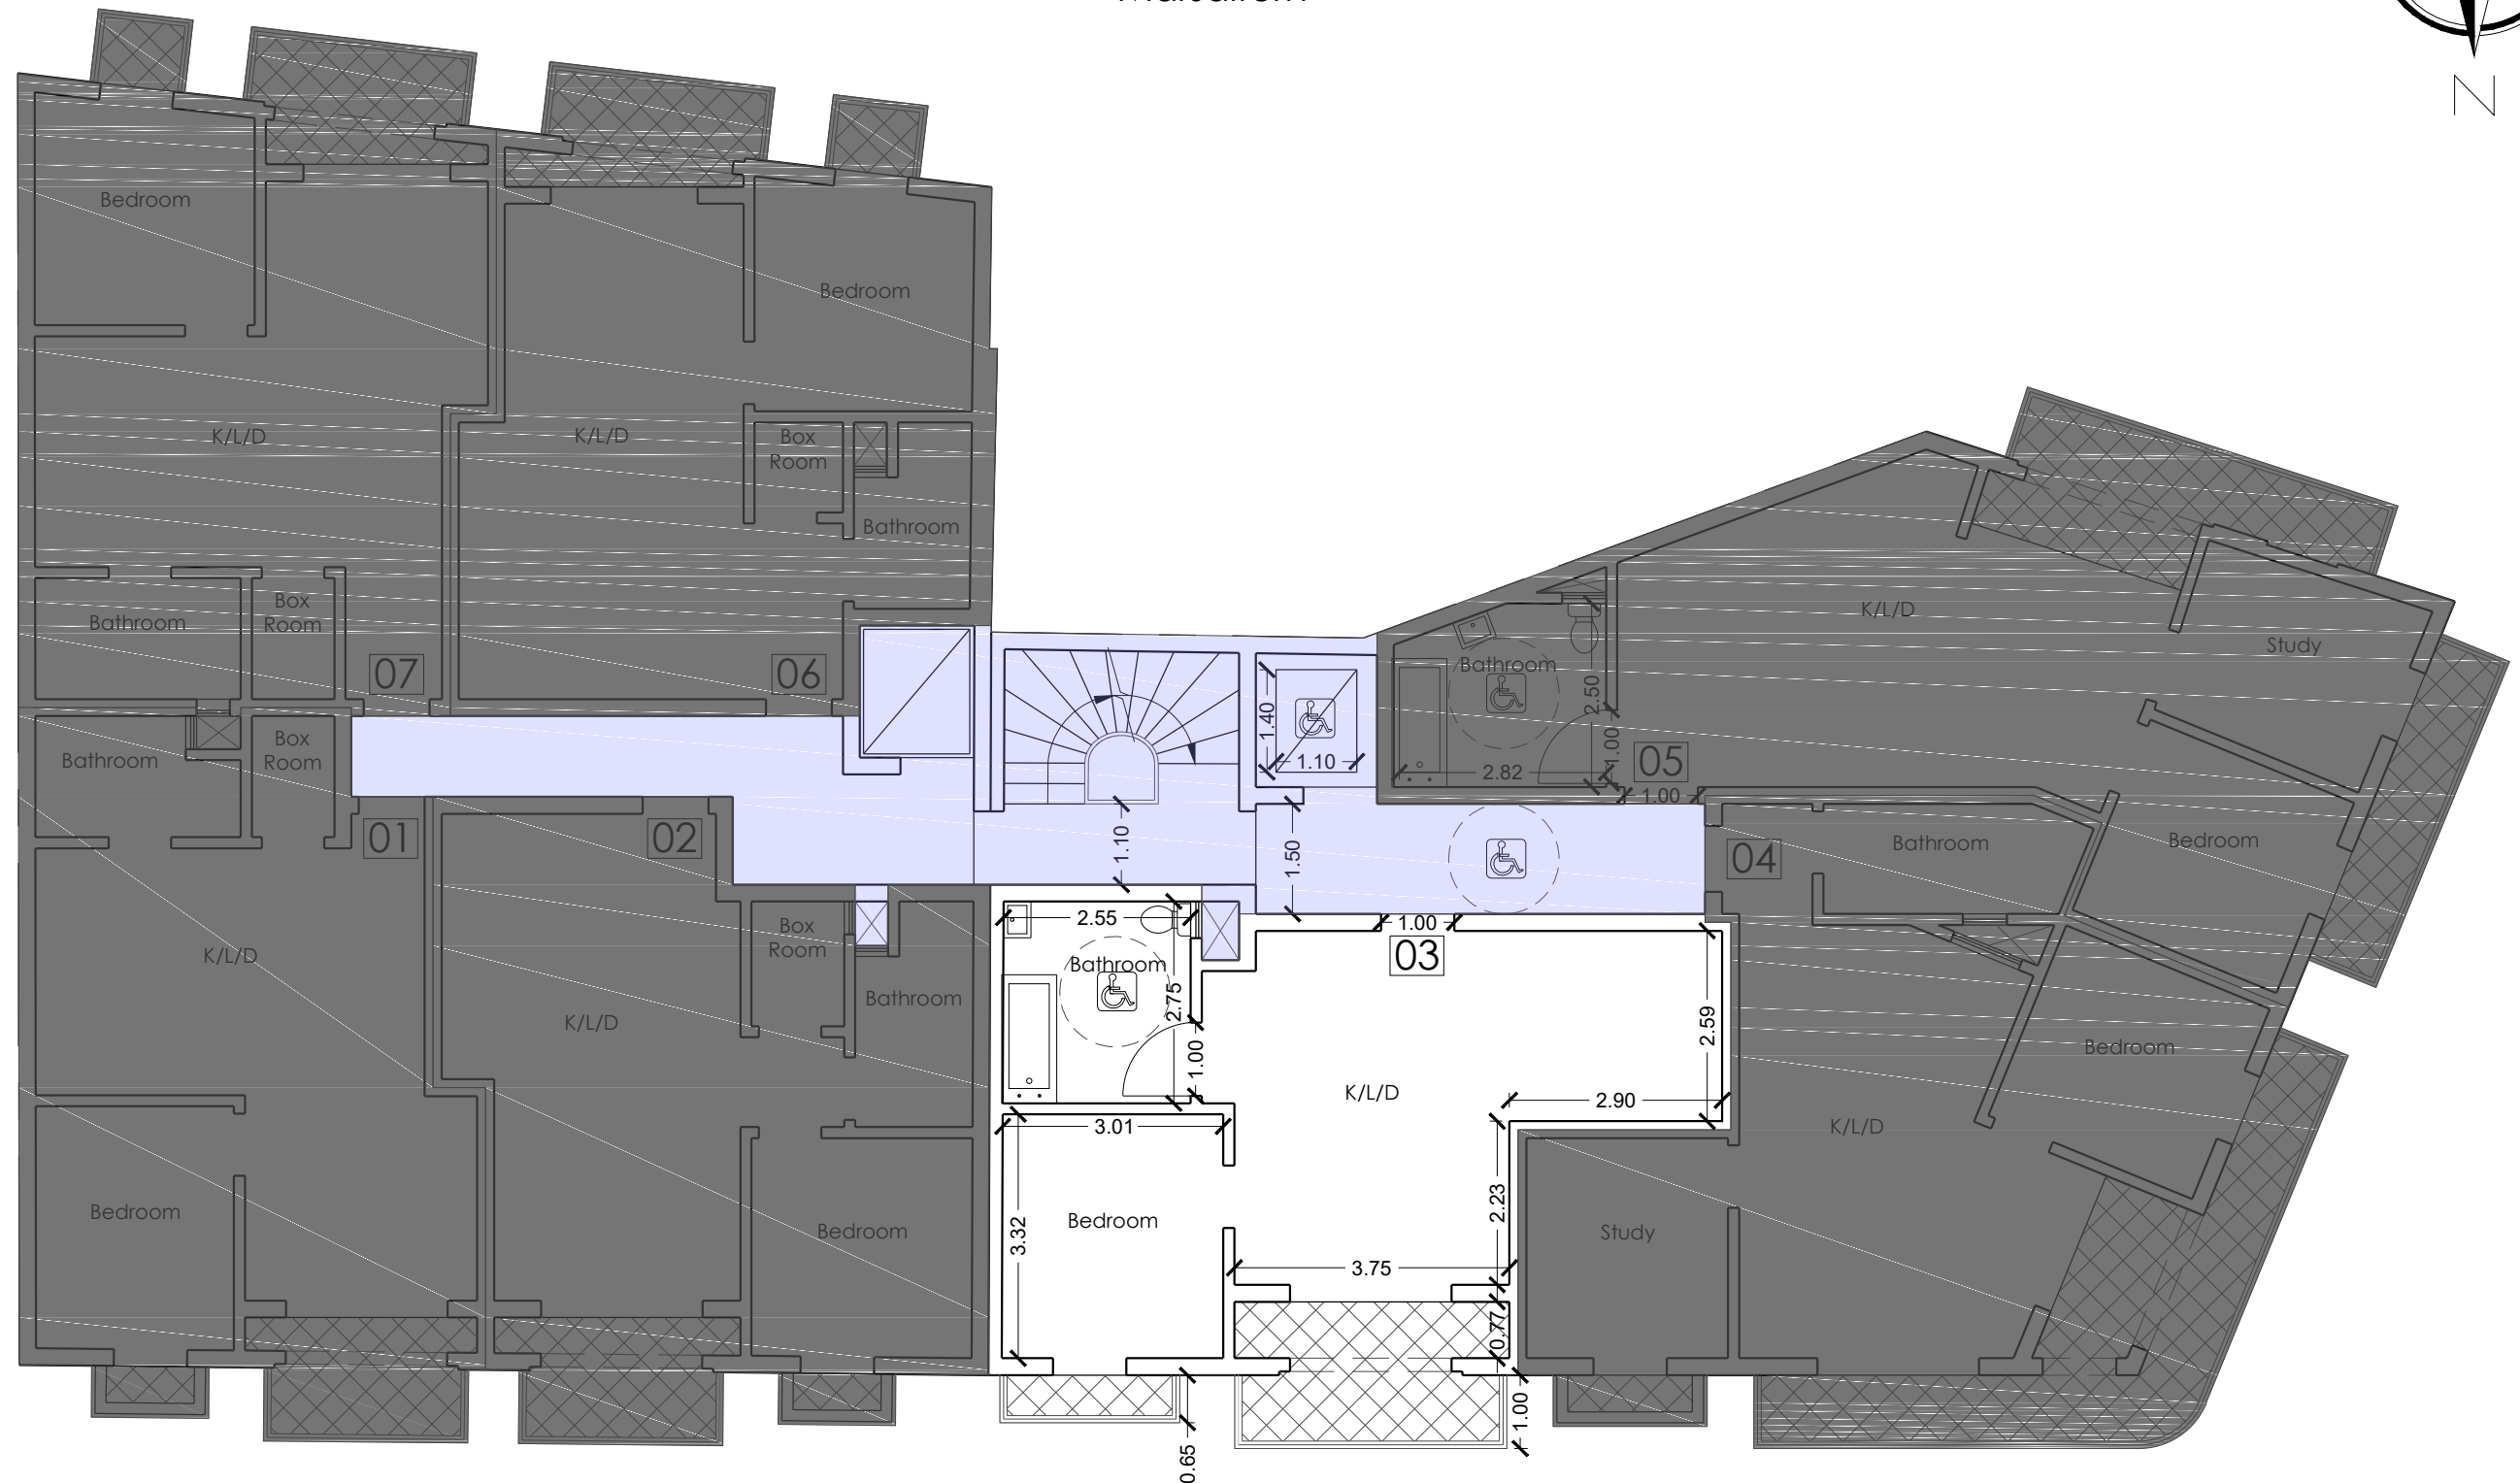

RAXX

Marsalforn

Second Floor

Apartment 03 Internal: 50.7 m²
External: 8.6 m²