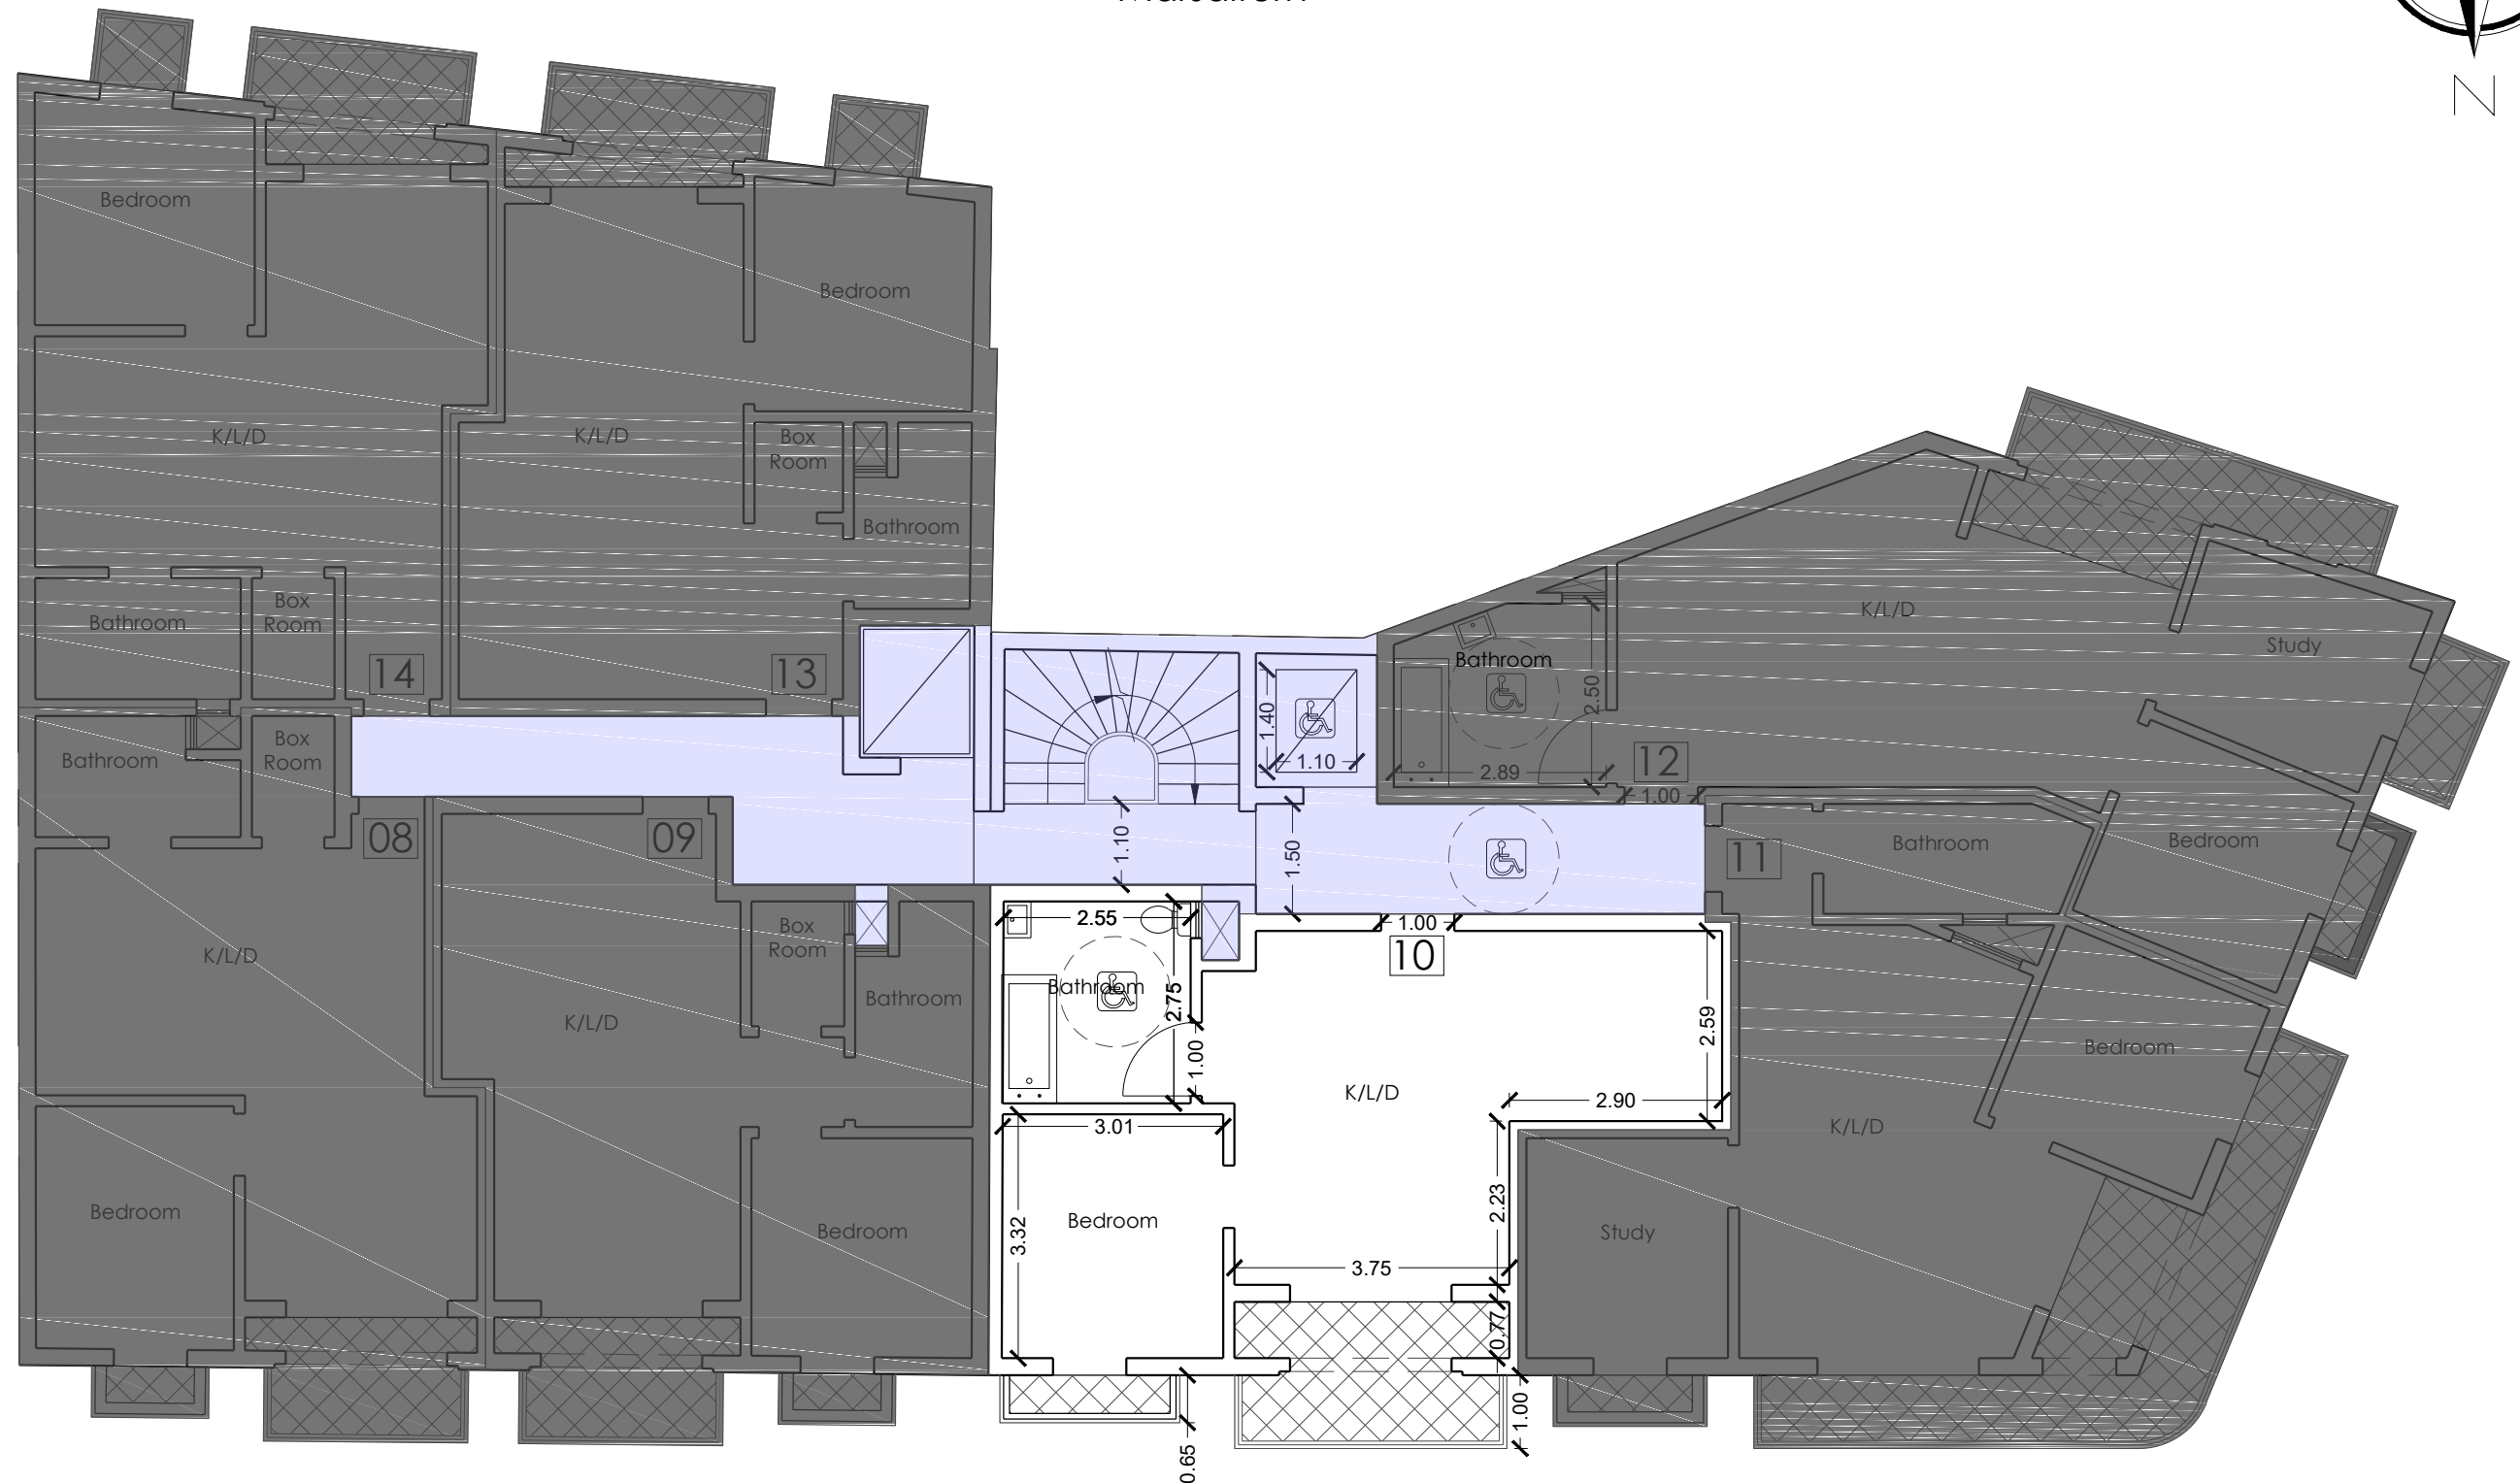

RAXX

Marsalforn

Third Floor

Apartment 10 Internal: 50.7 m²
External: 8.6 m²