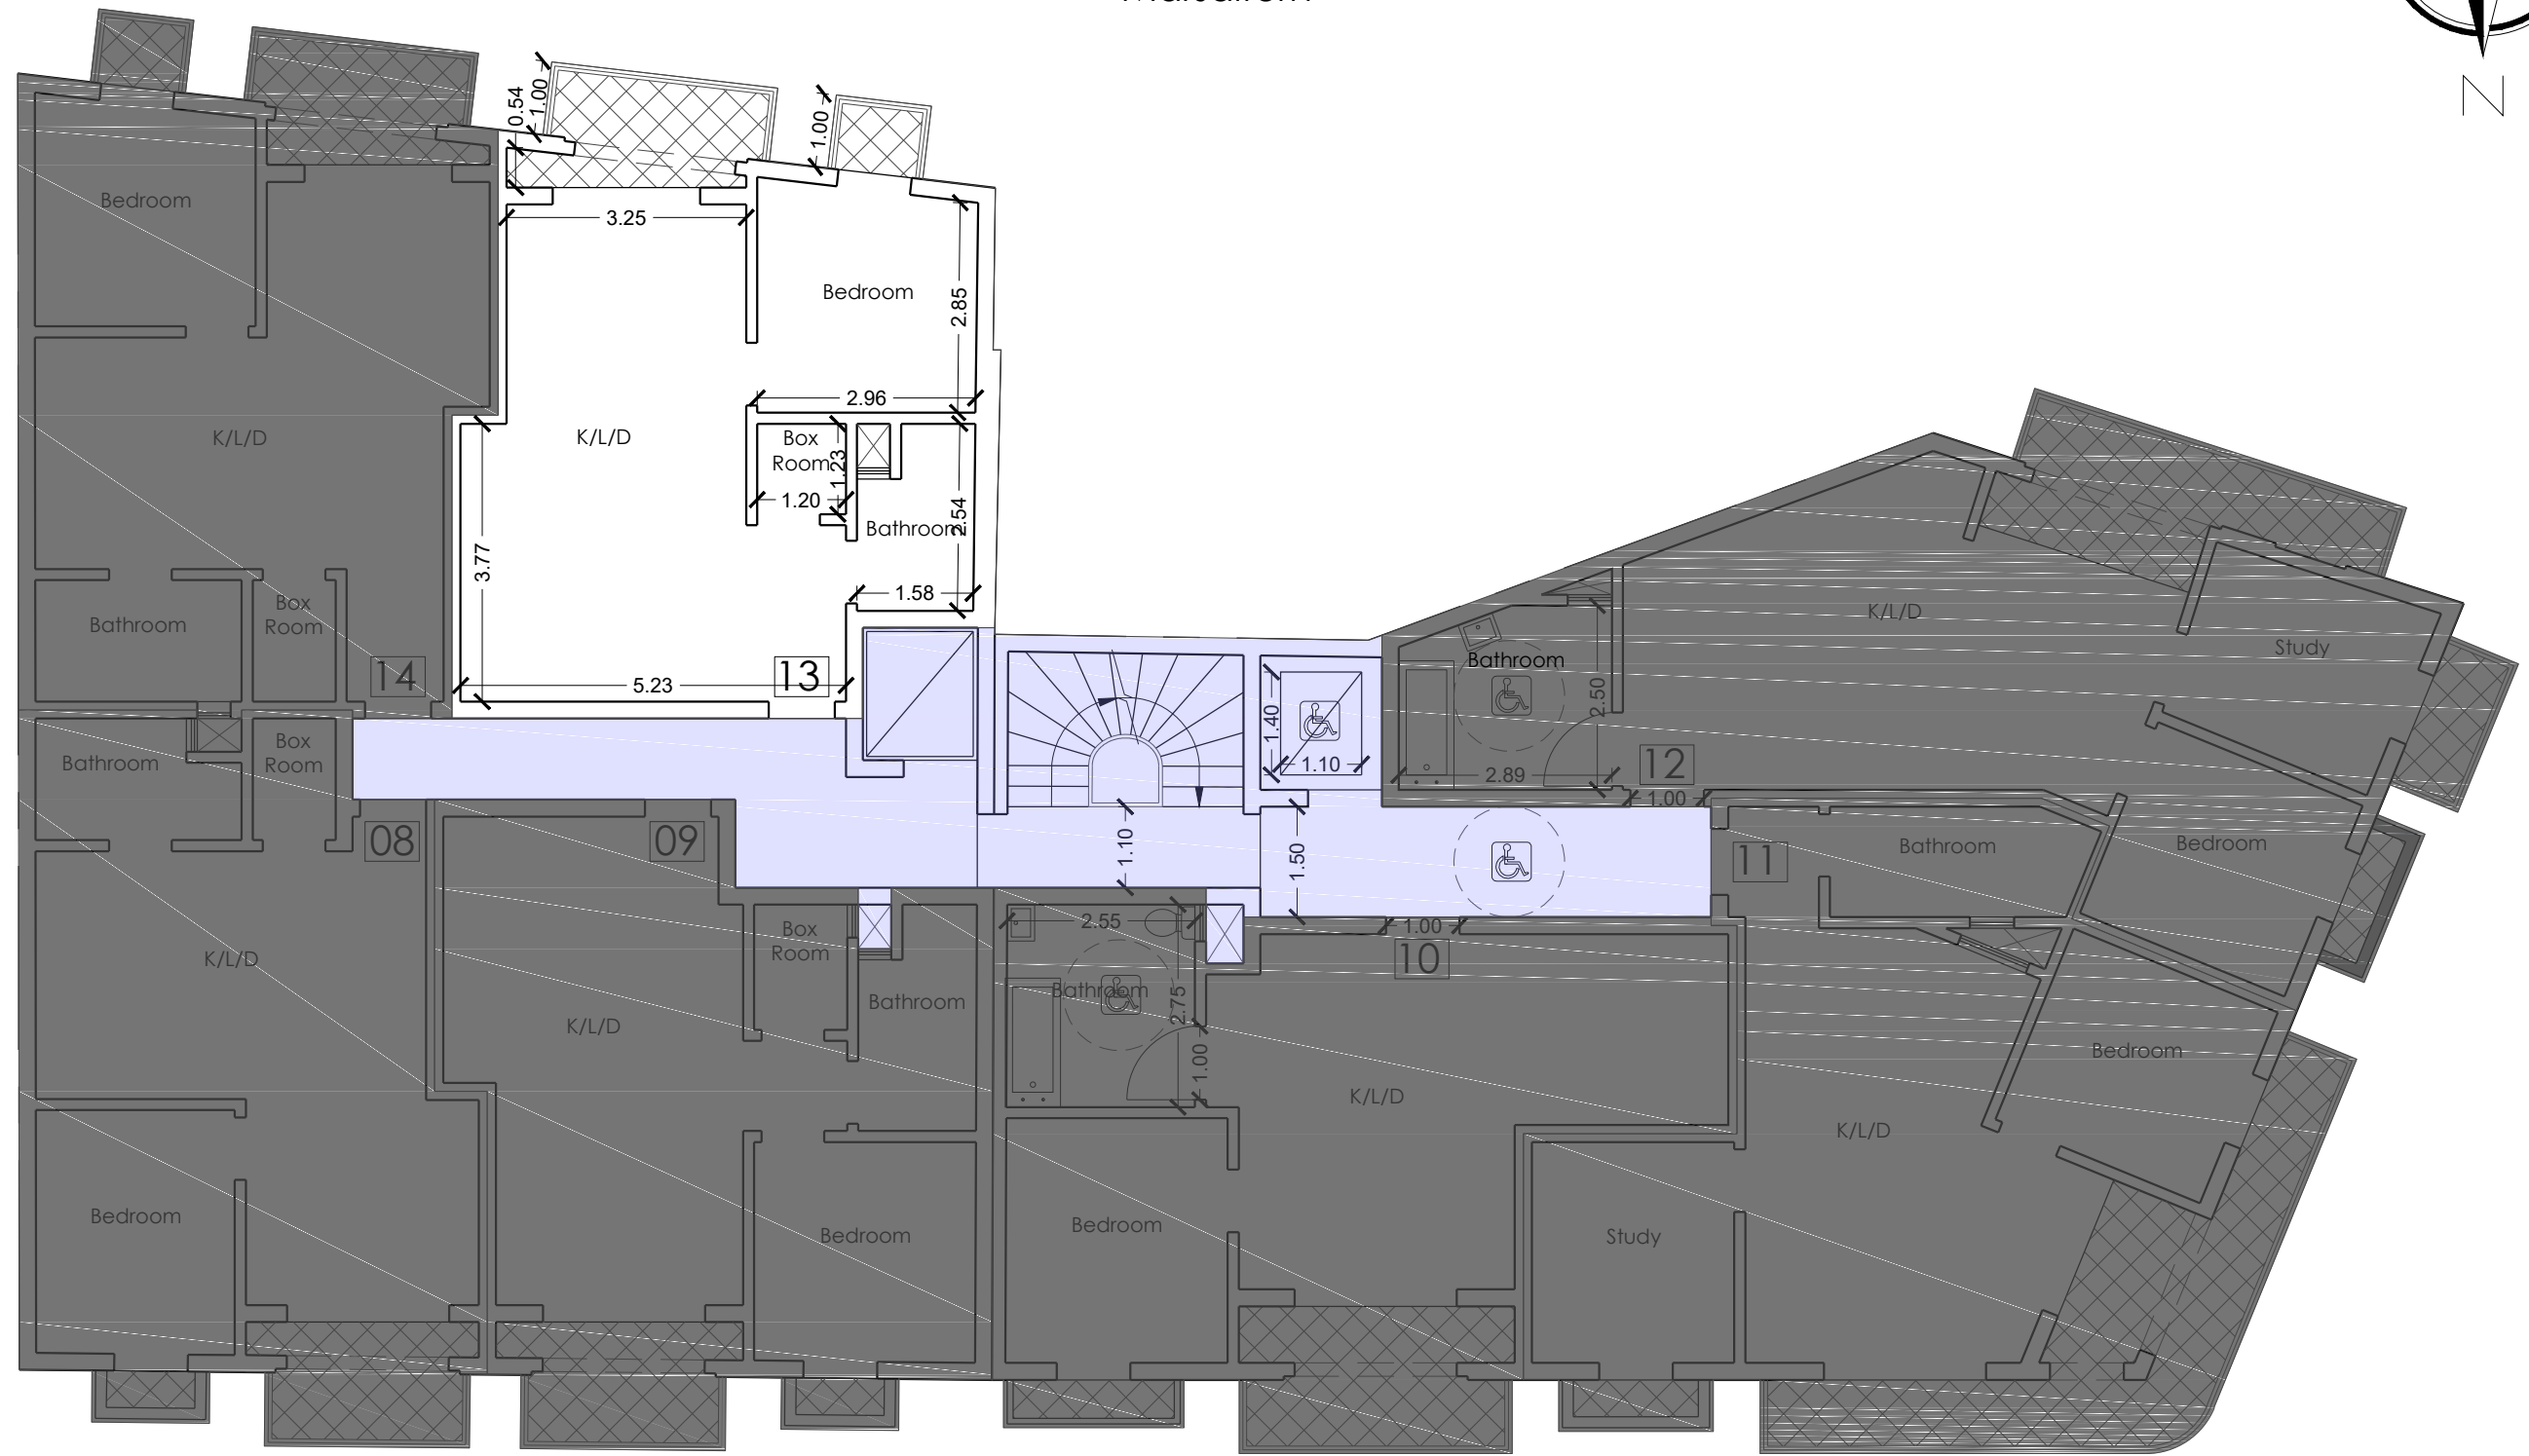

RAXX

Marsalforn

Third Floor

Apartment 13 Internal: 49.5 m²
External: 5.9 m²