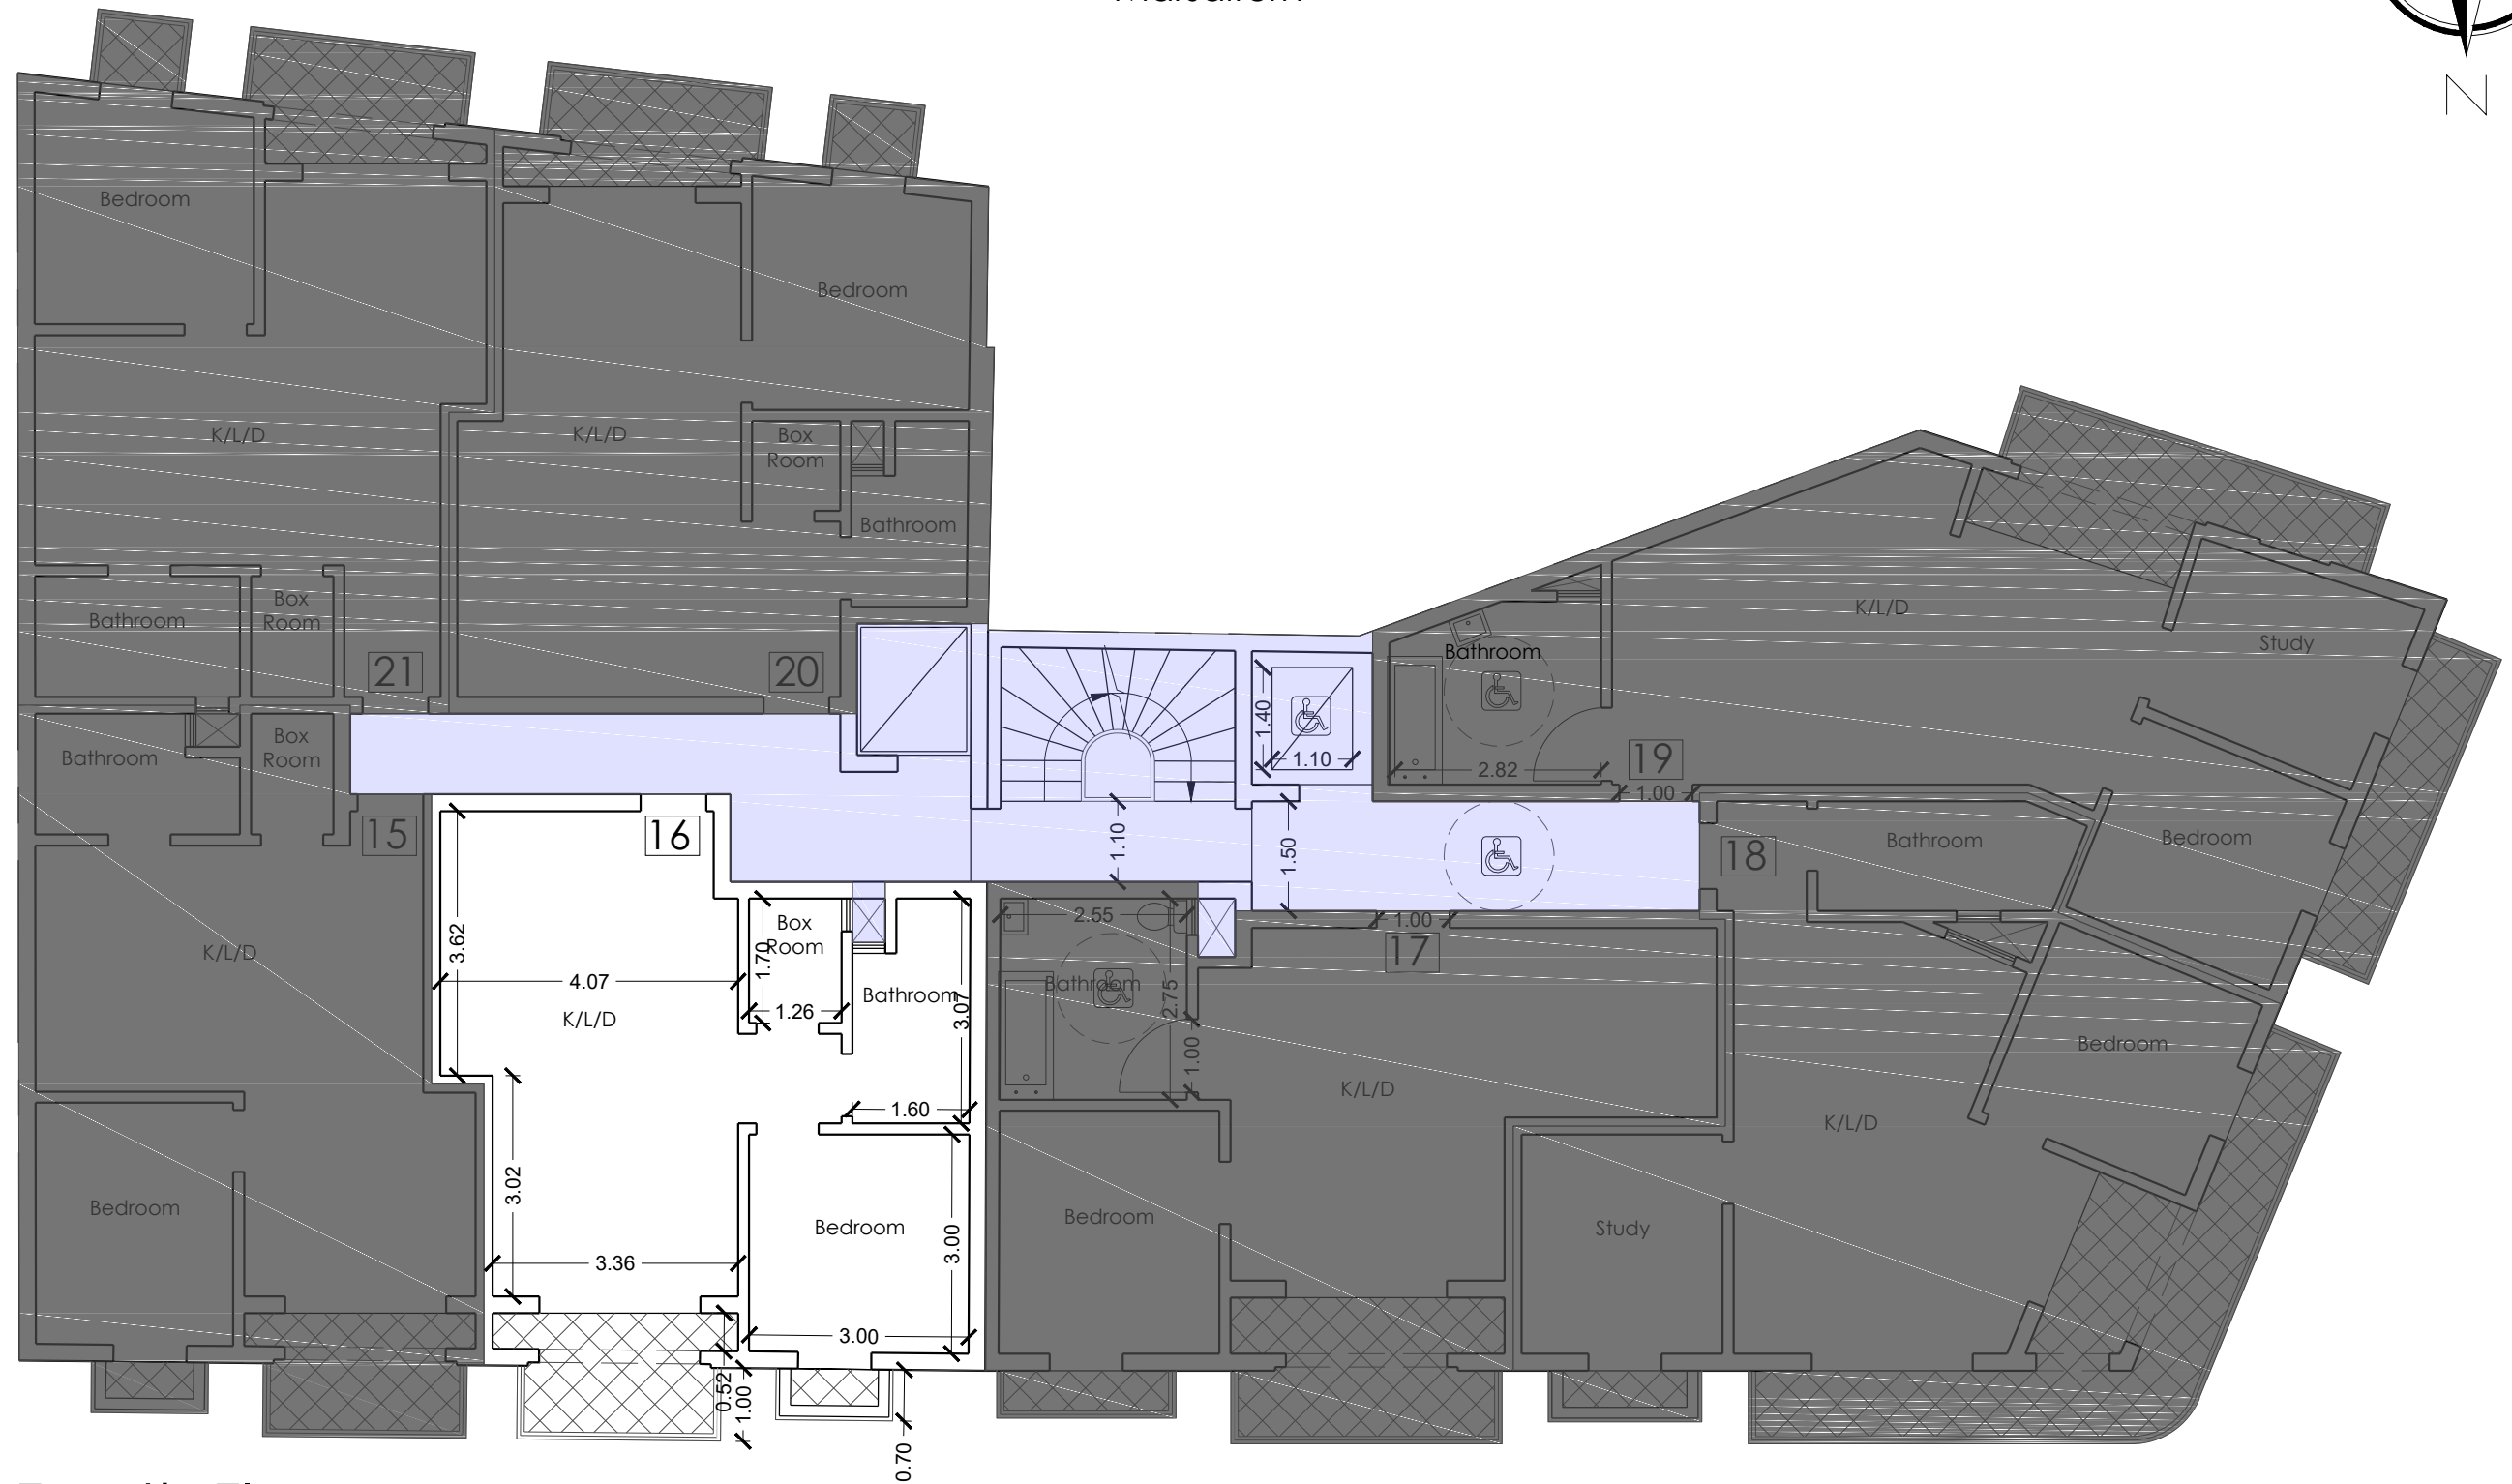

# RAXX

Marsalforn

Fourth Floor

SCALE 1 : 1 0 0

**Apartment 16** Internal: 49.6 m<sup>2</sup>  
External: 5.9 m<sup>2</sup>