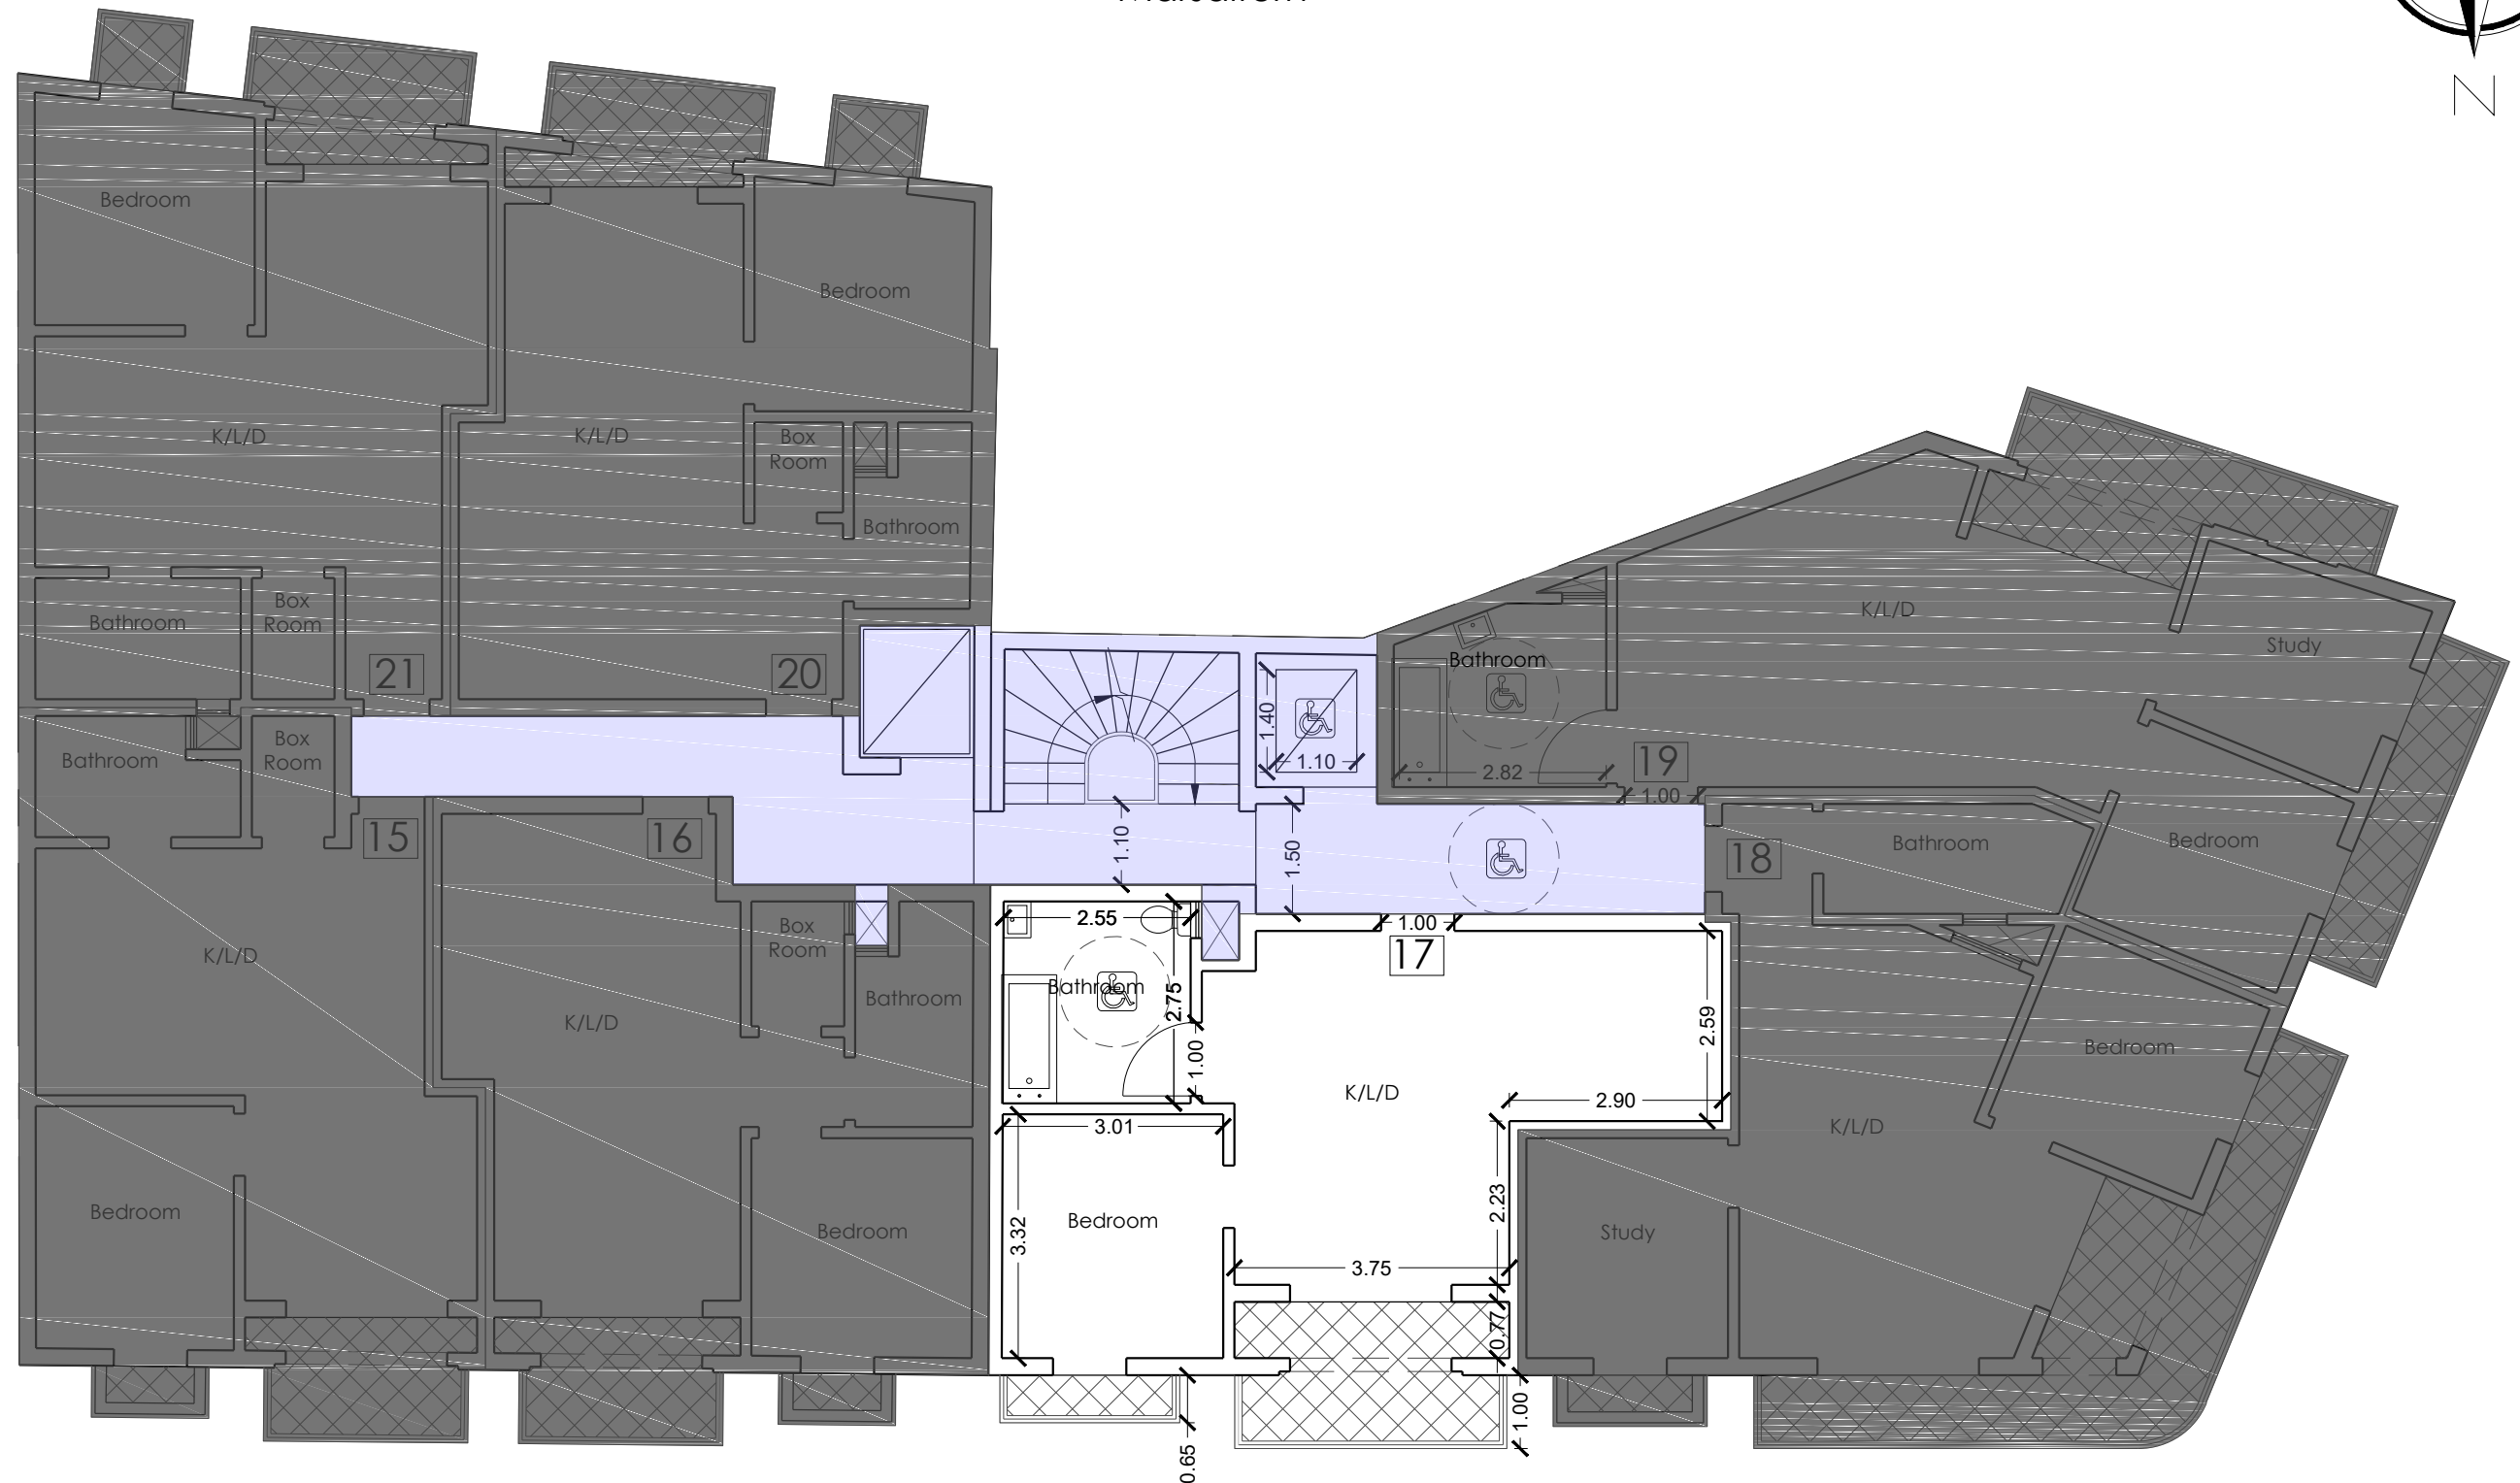

RAXX

Marsalforn

Fourth Floor

Apartment 17 Internal: 50.7 m²
External: 8.6 m²