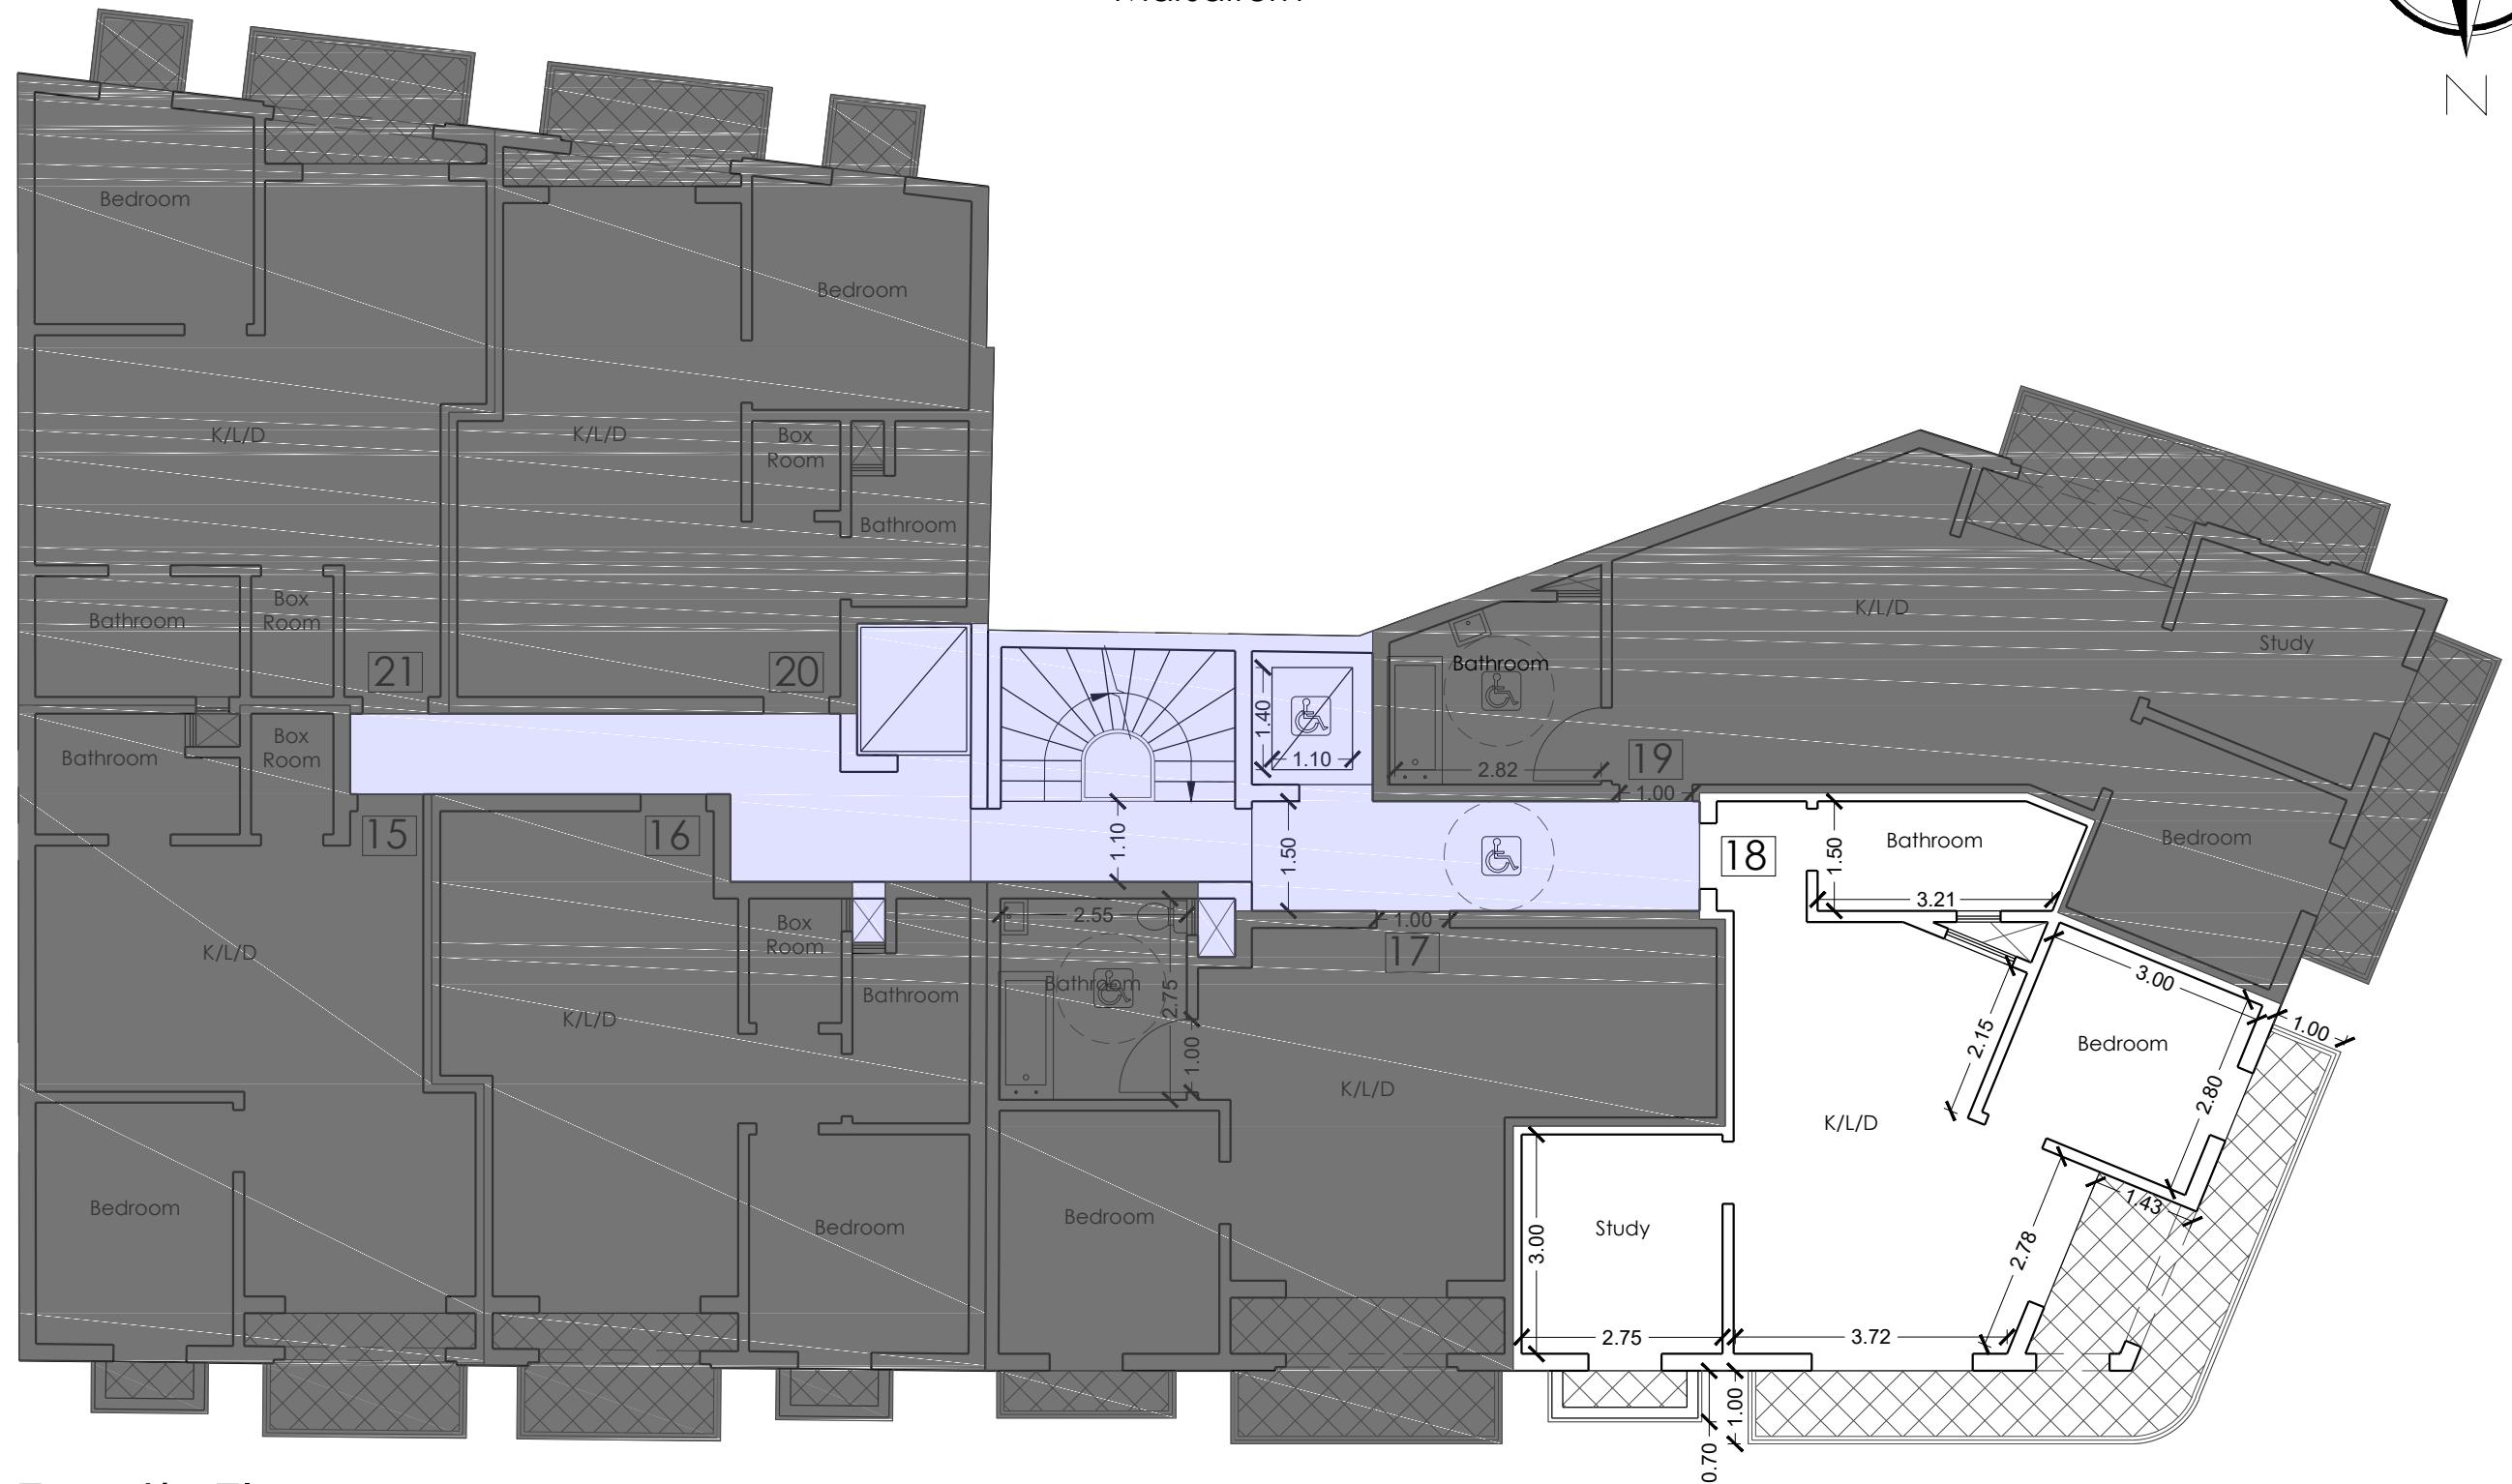

# RAXX

Marsalforn

Fourth Floor

**Apartment 18** Internal: 54.4 m<sup>2</sup>  
External: 15.3 m<sup>2</sup>