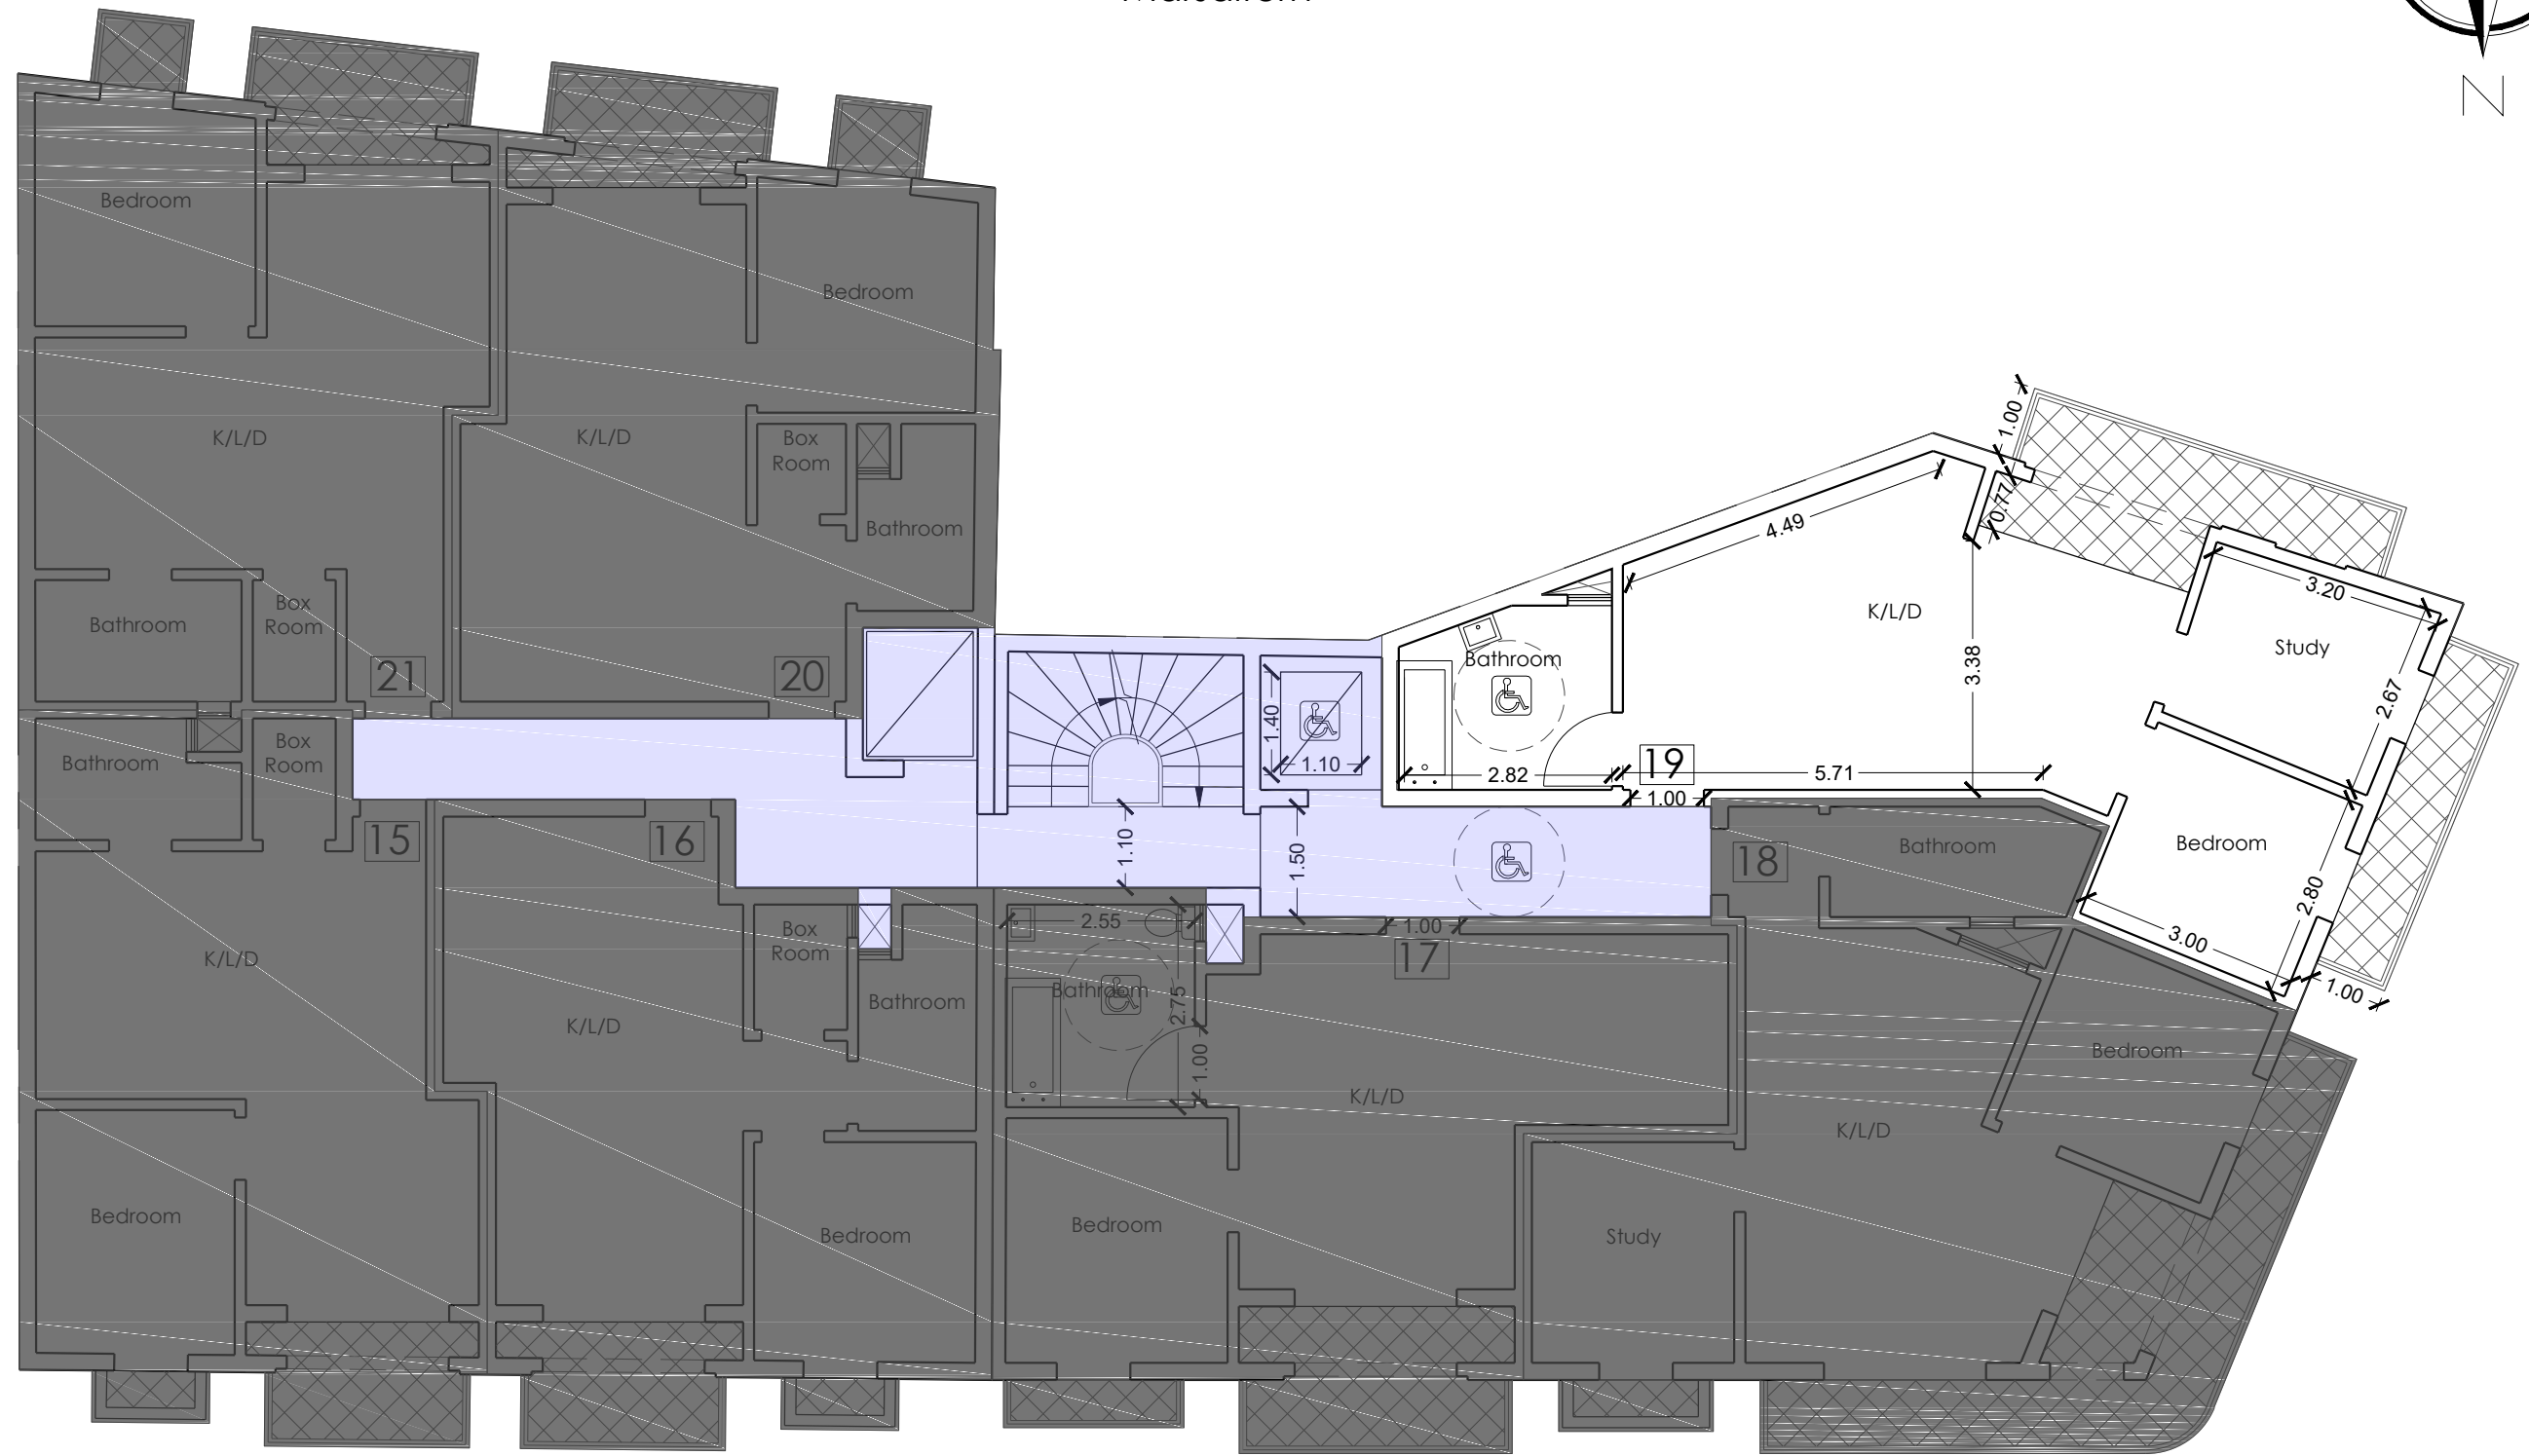

RAXX

Marsalforn

Fourth Floor

Apartment 19 Internal: 58.1 m²
External: 12.3 m²