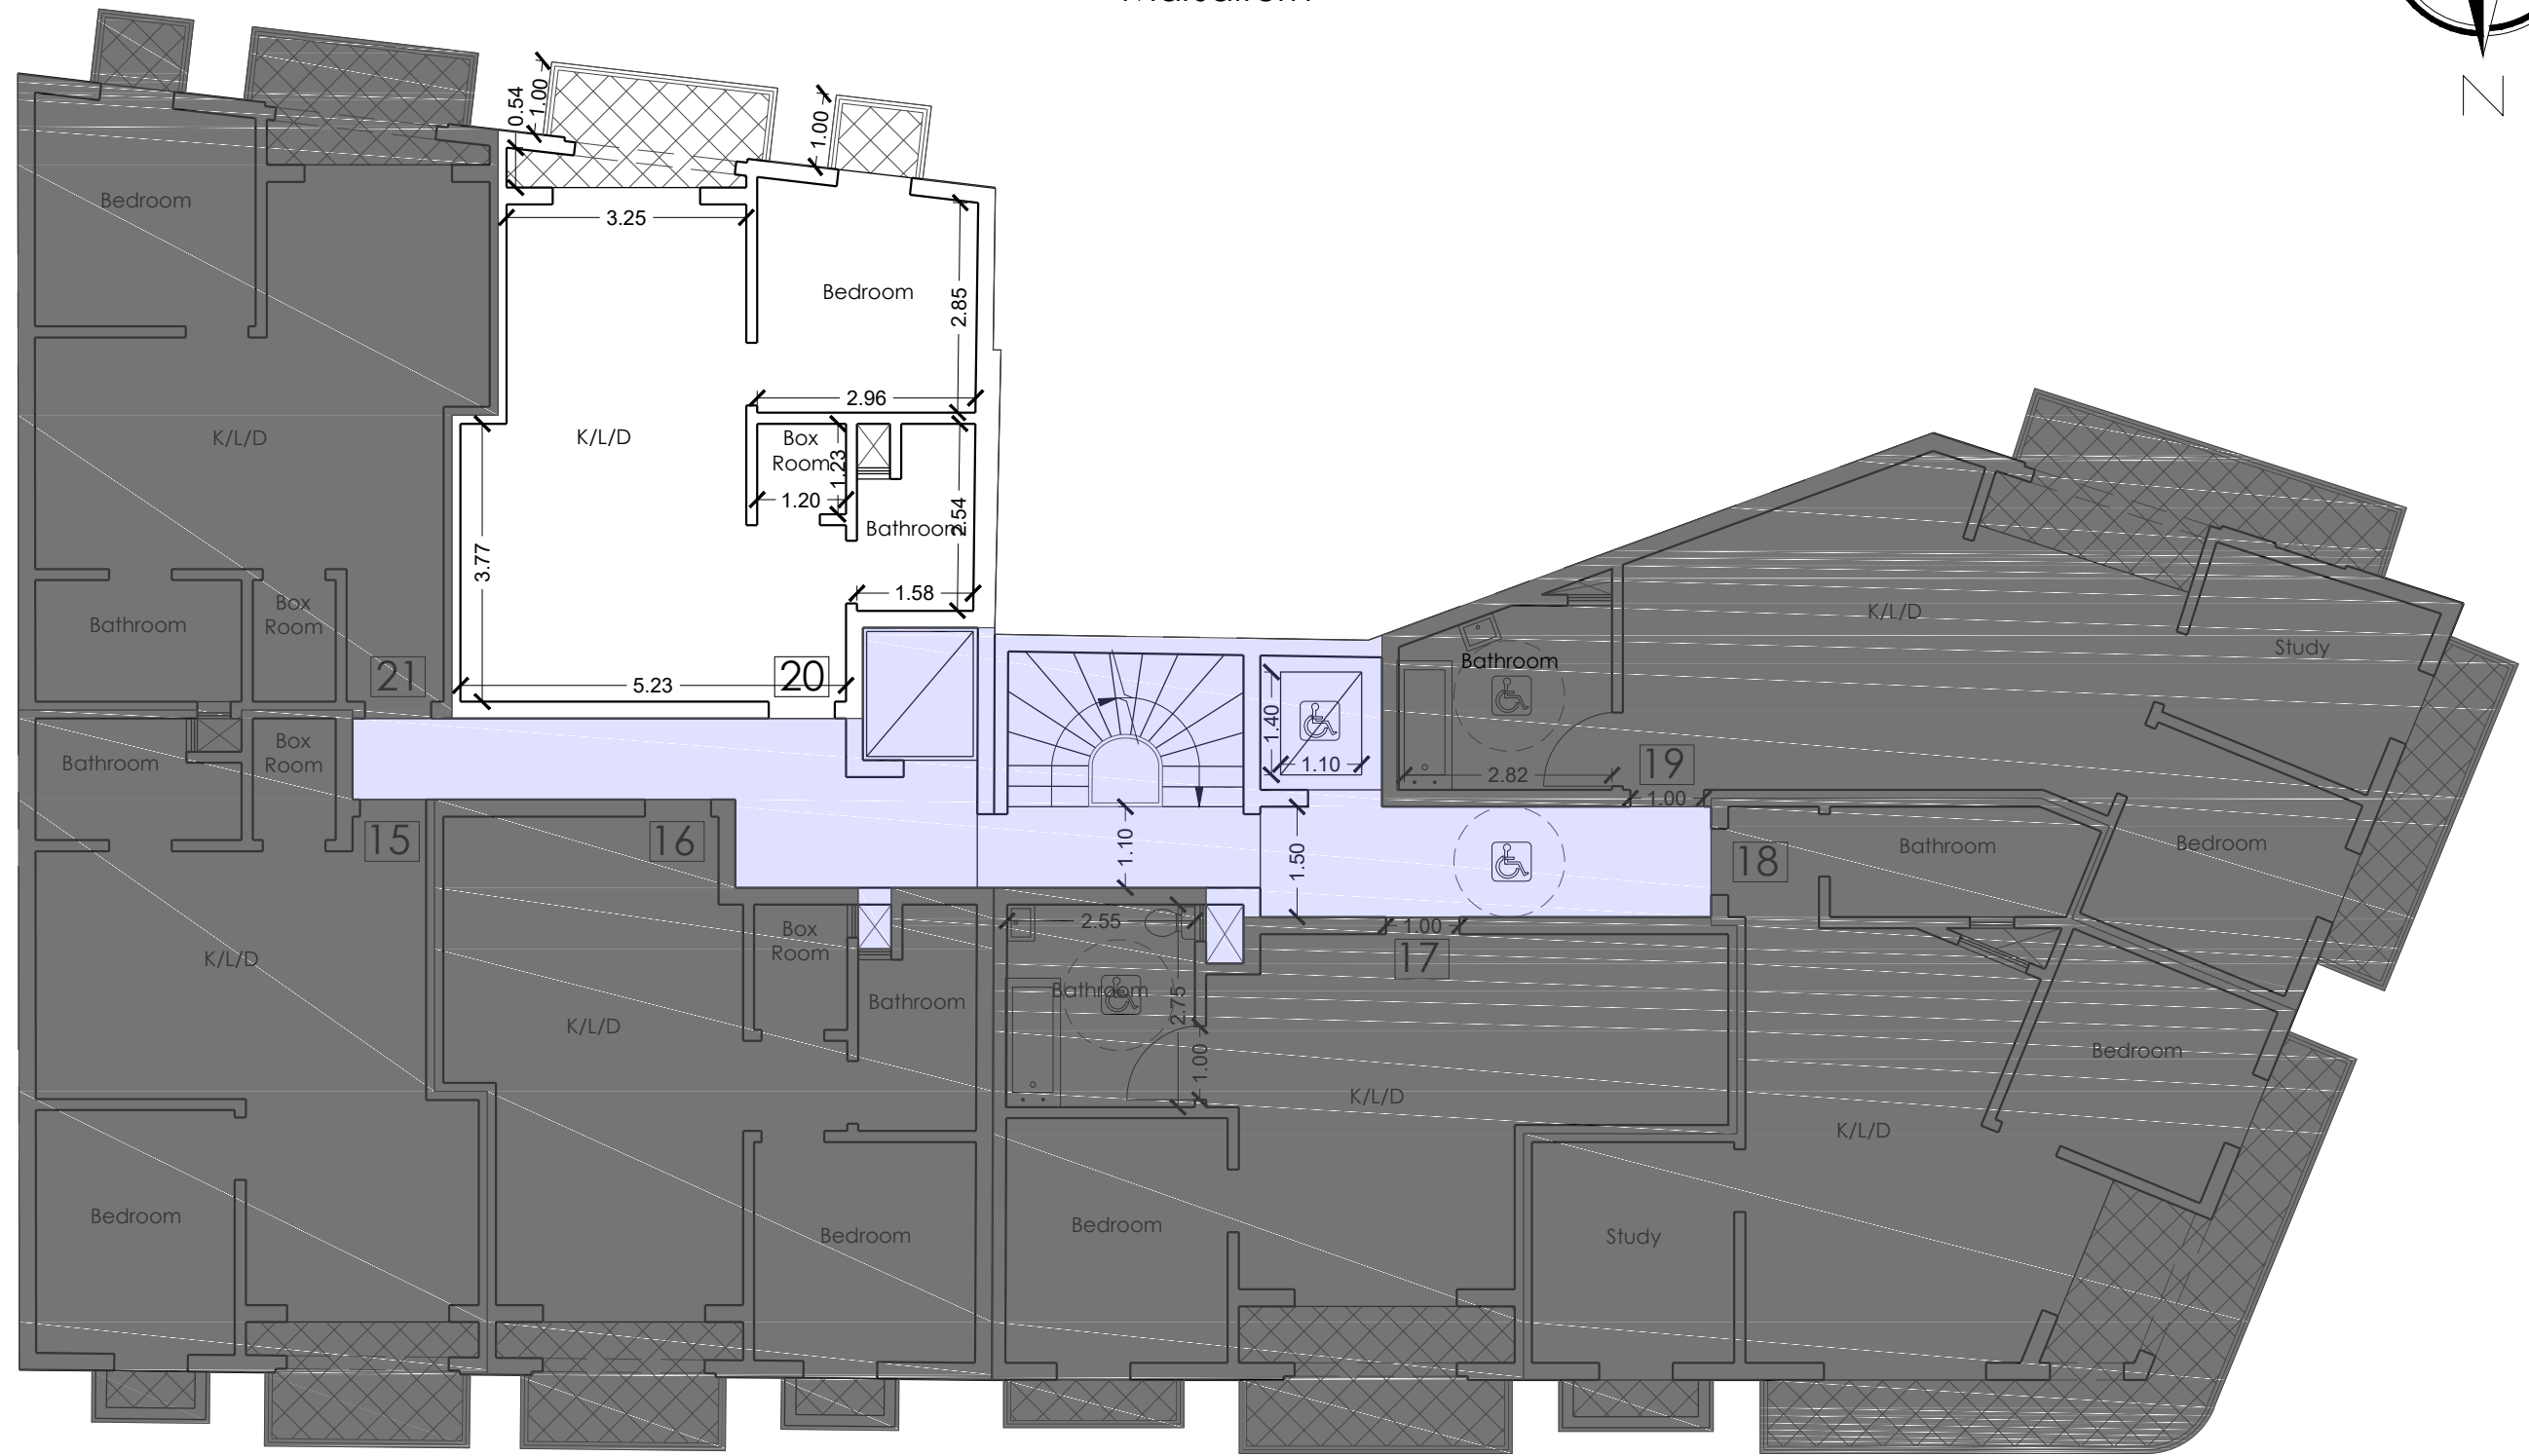

# RAXX

Marsalforn

Fourth Floor

**Apartment 20** Internal: 49.5 m<sup>2</sup>  
External: 5.9 m<sup>2</sup>