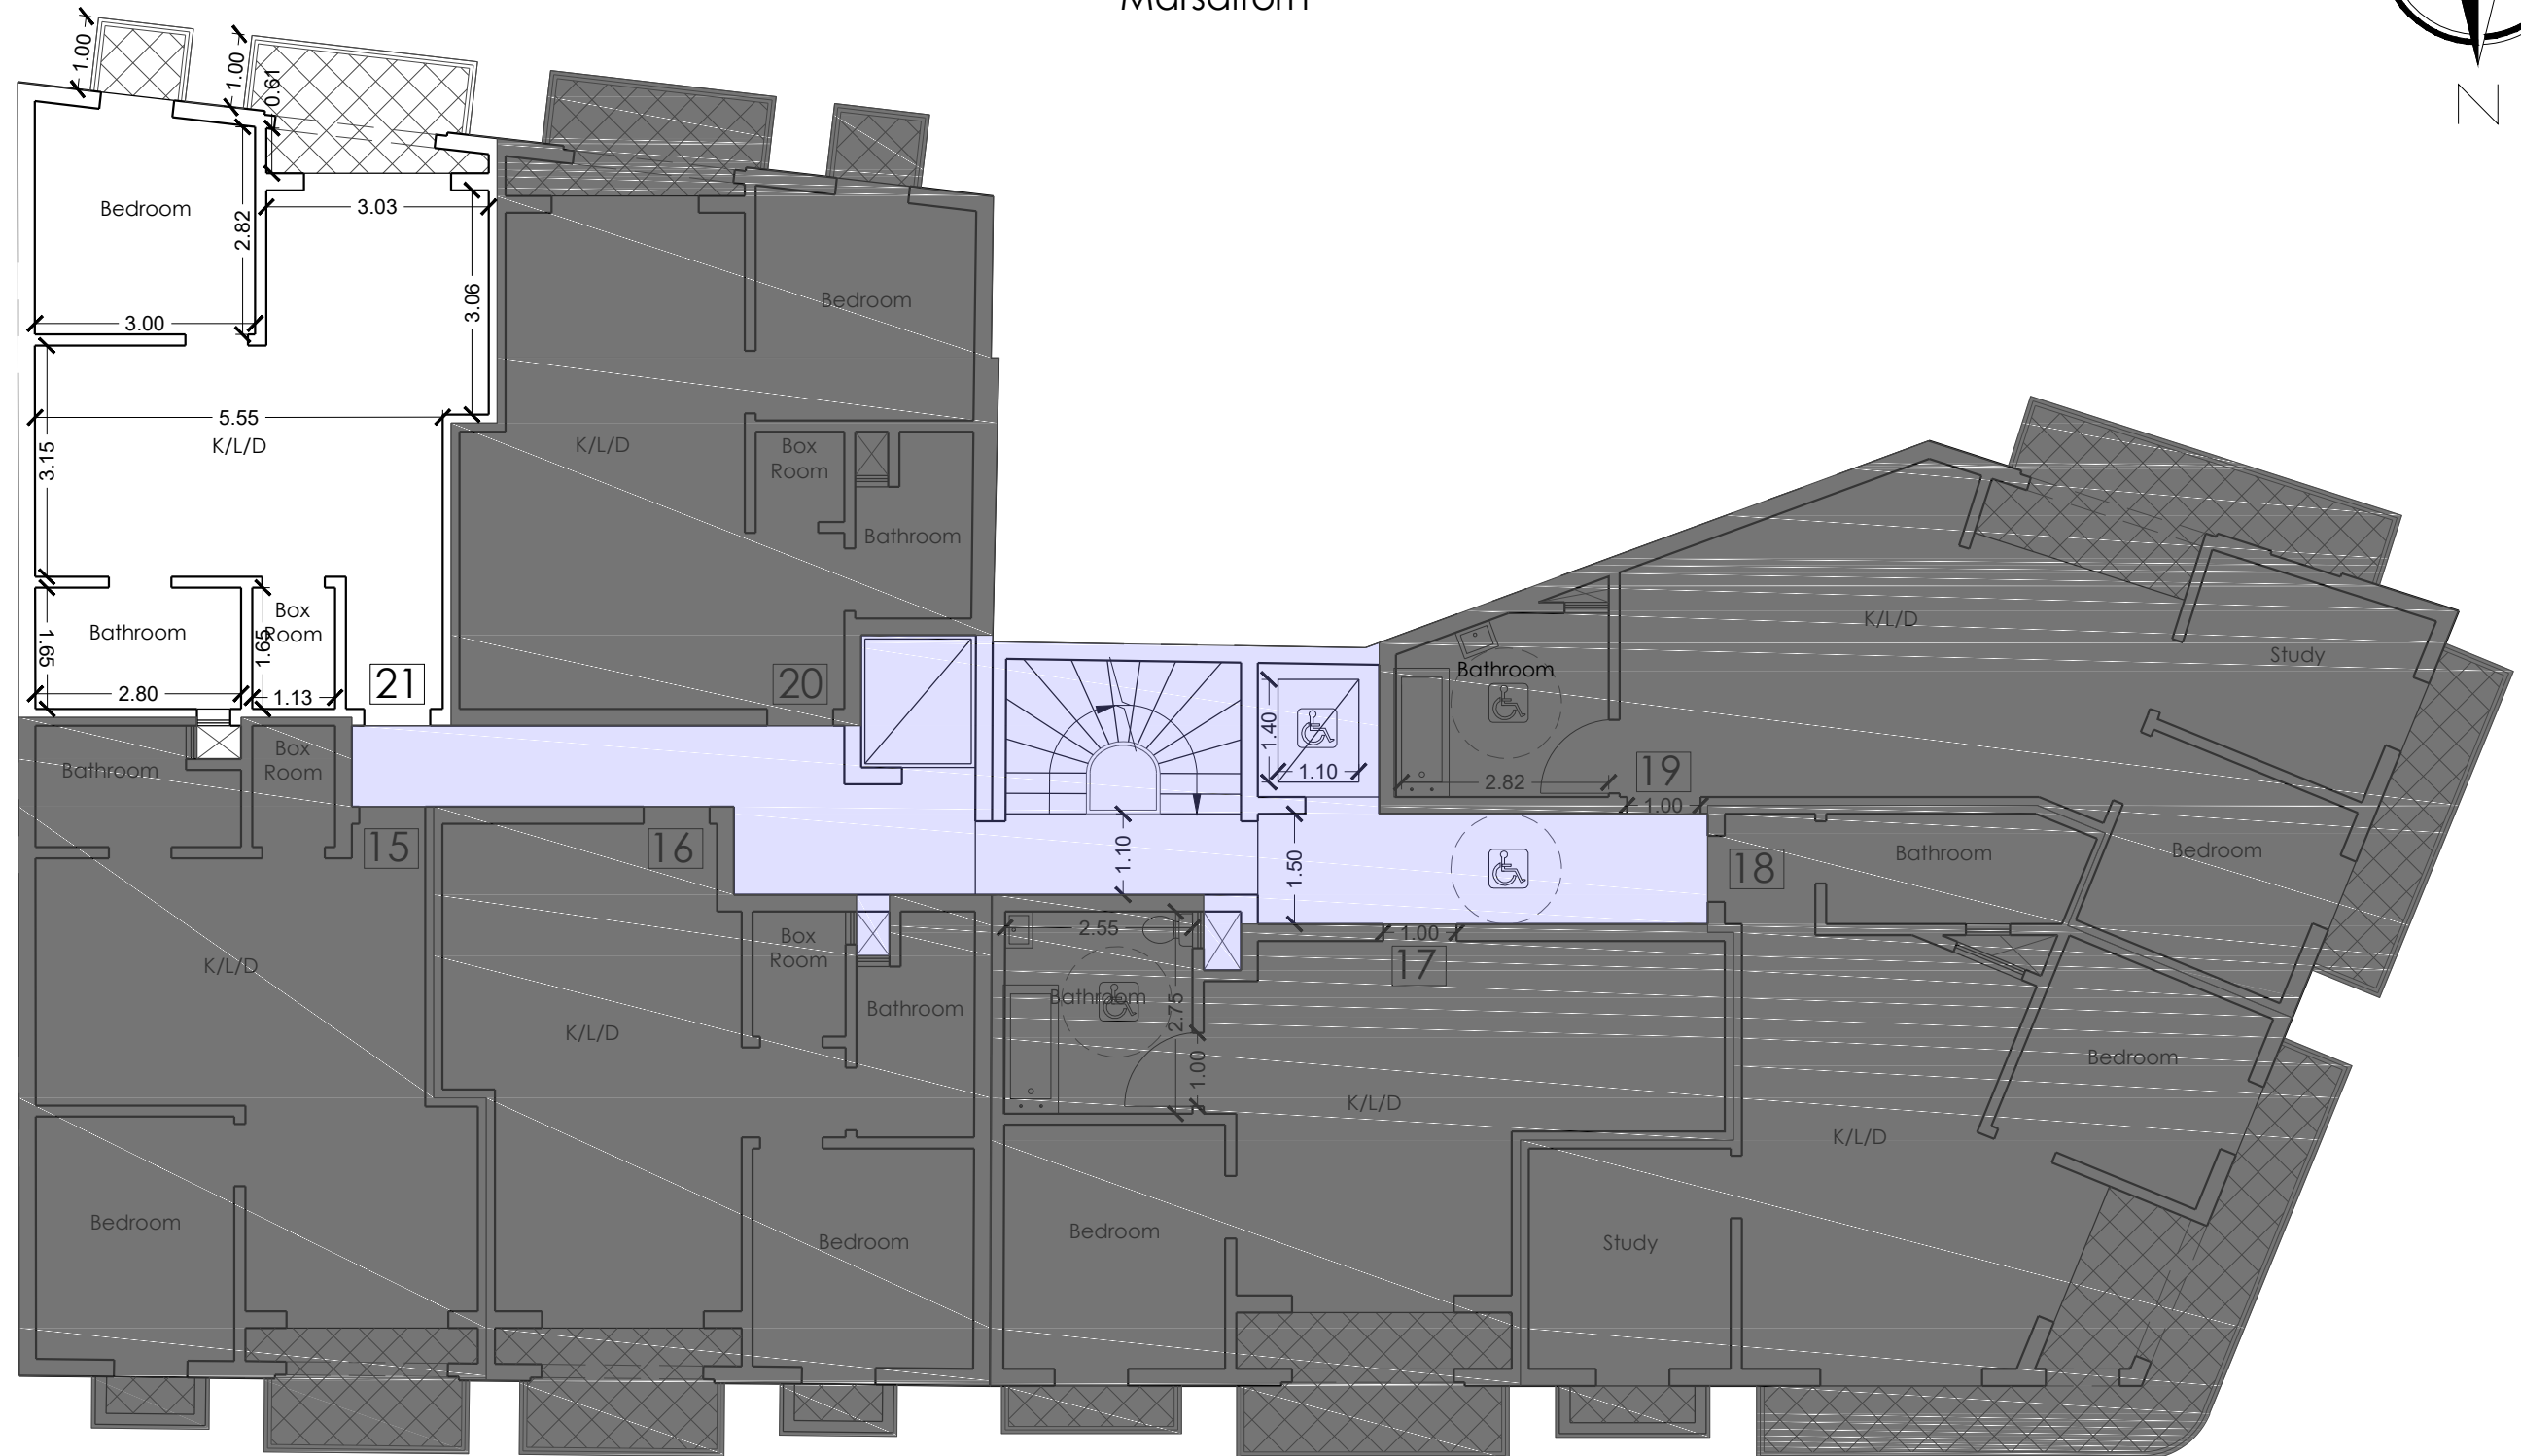

# RAXX

Marsalforn

Fourth Floor

Apartment 21 Internal: 49.5 m<sup>2</sup>  
External: 6 m<sup>2</sup>