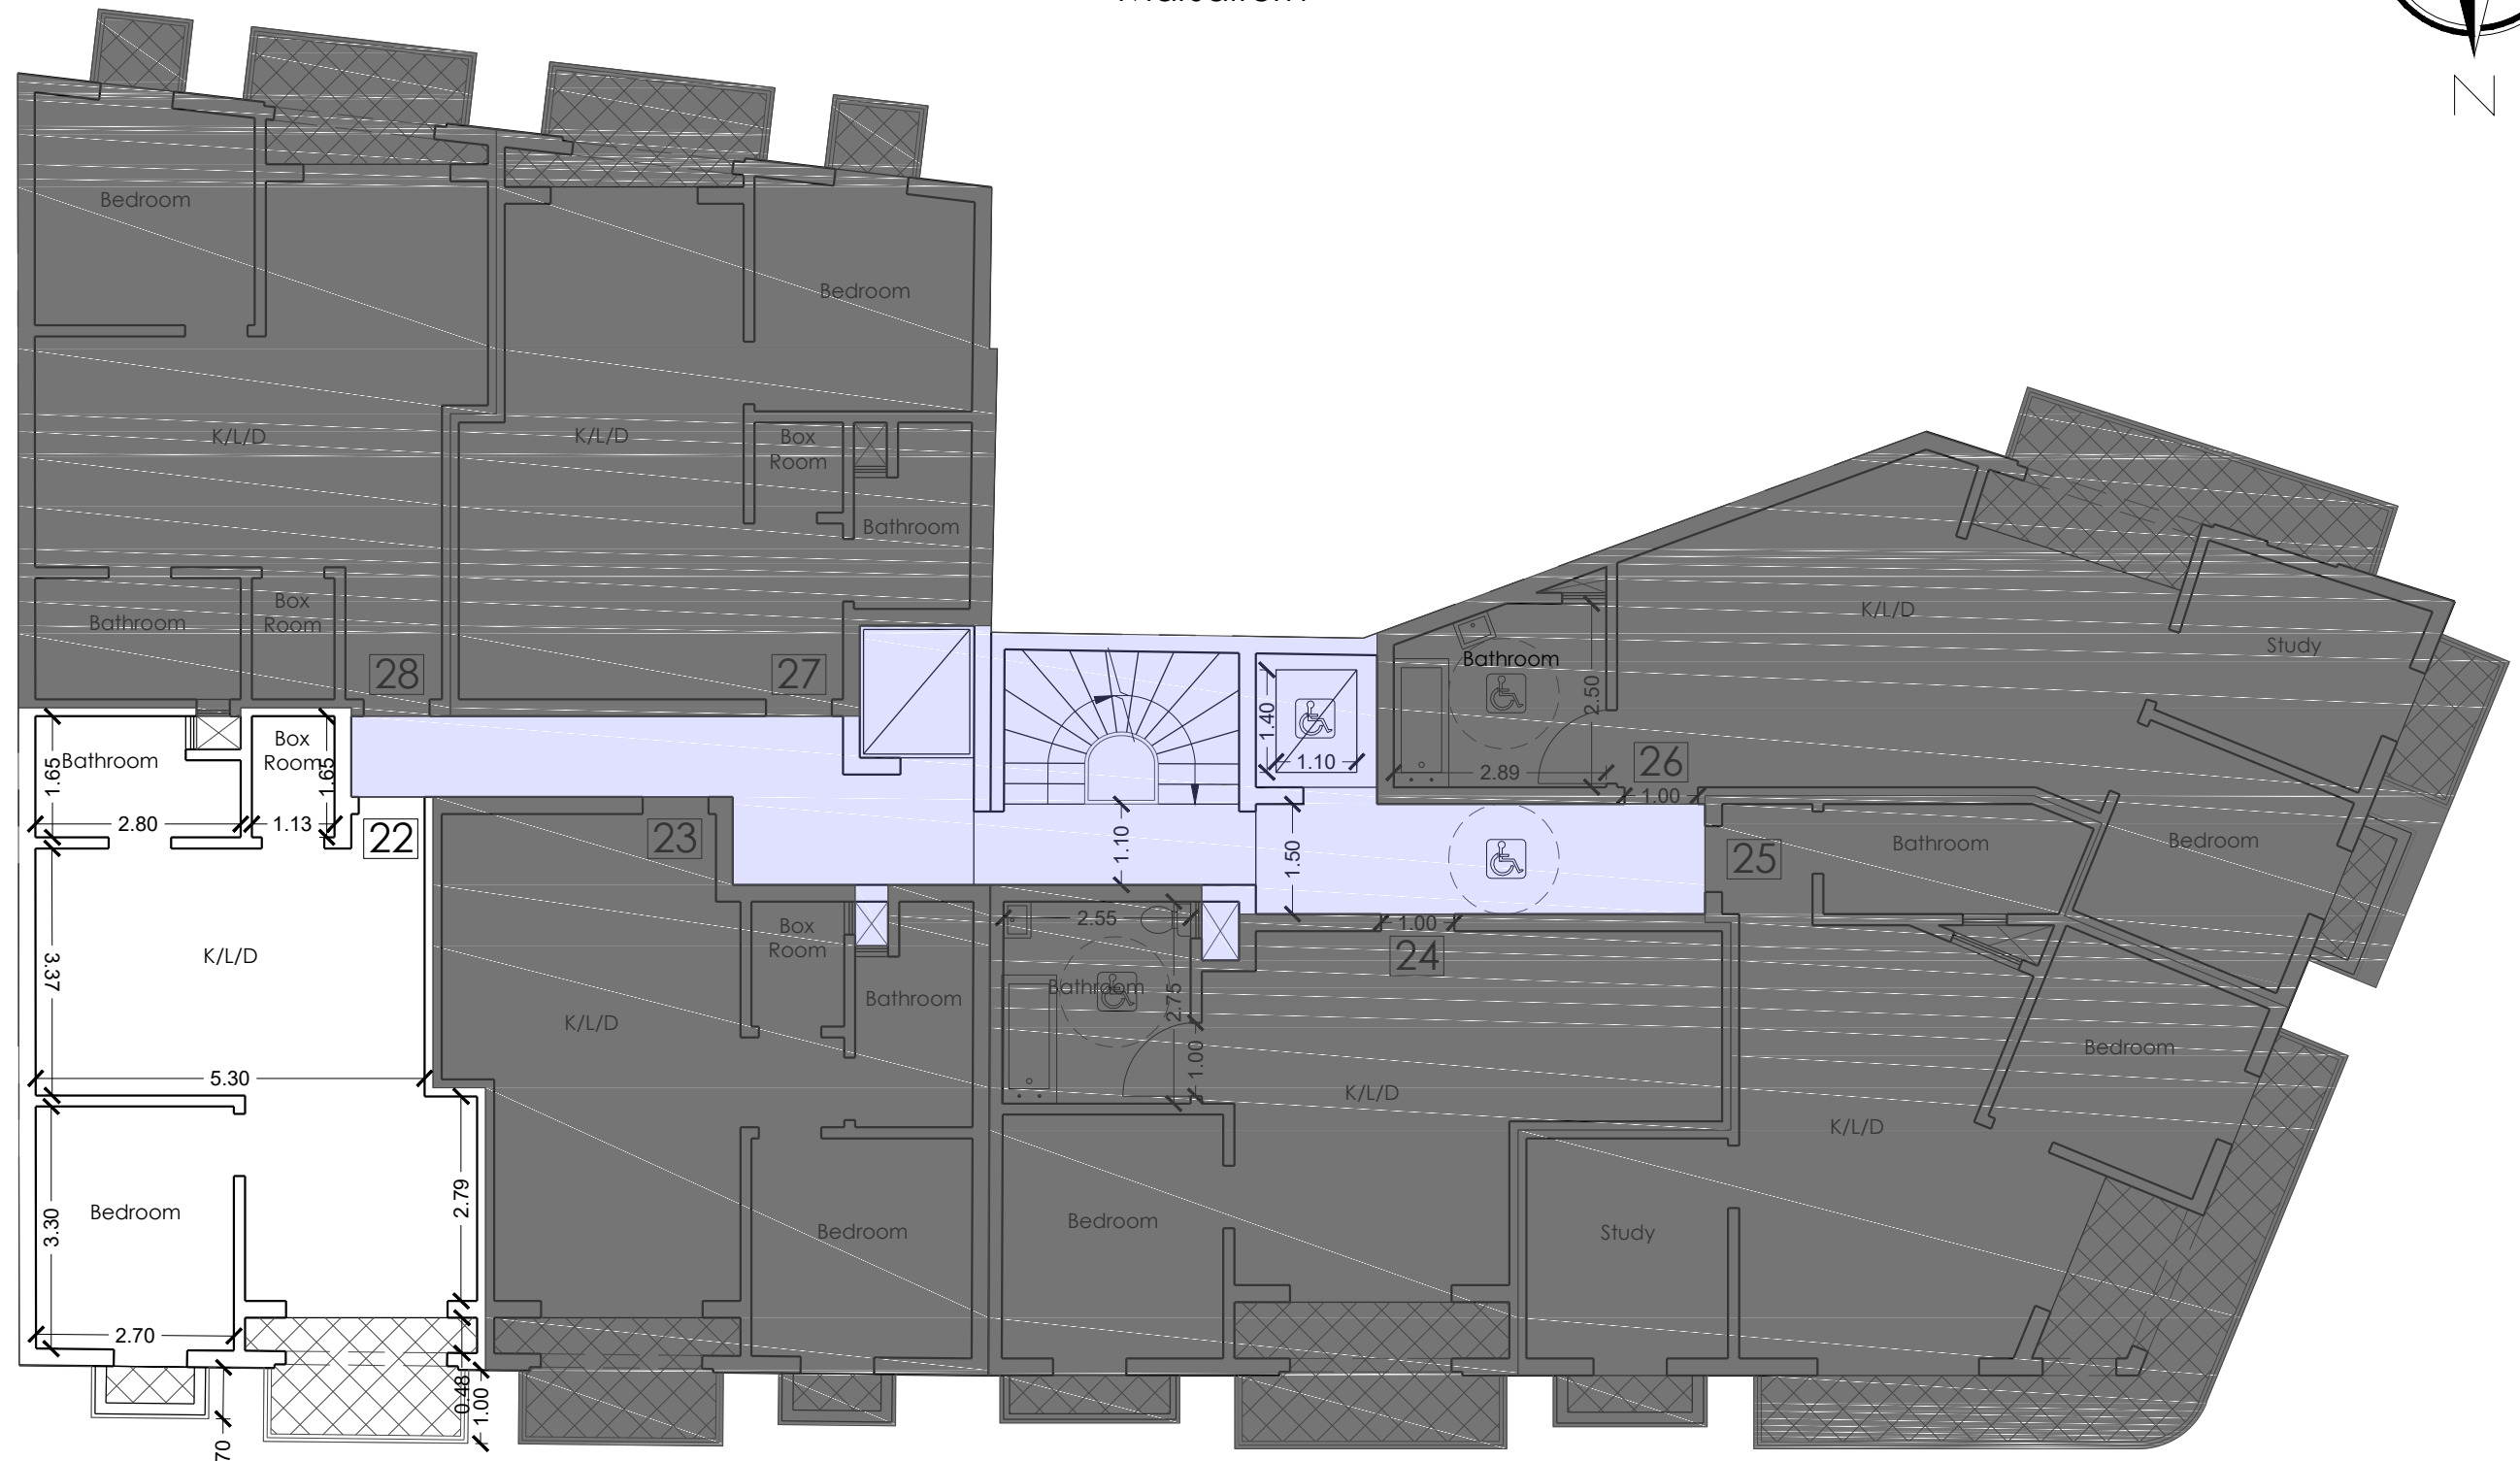

RAXX

Marsalforn

Fifth Floor

Apartment 22 Internal: 49.5 m²
External: 5.7 m²