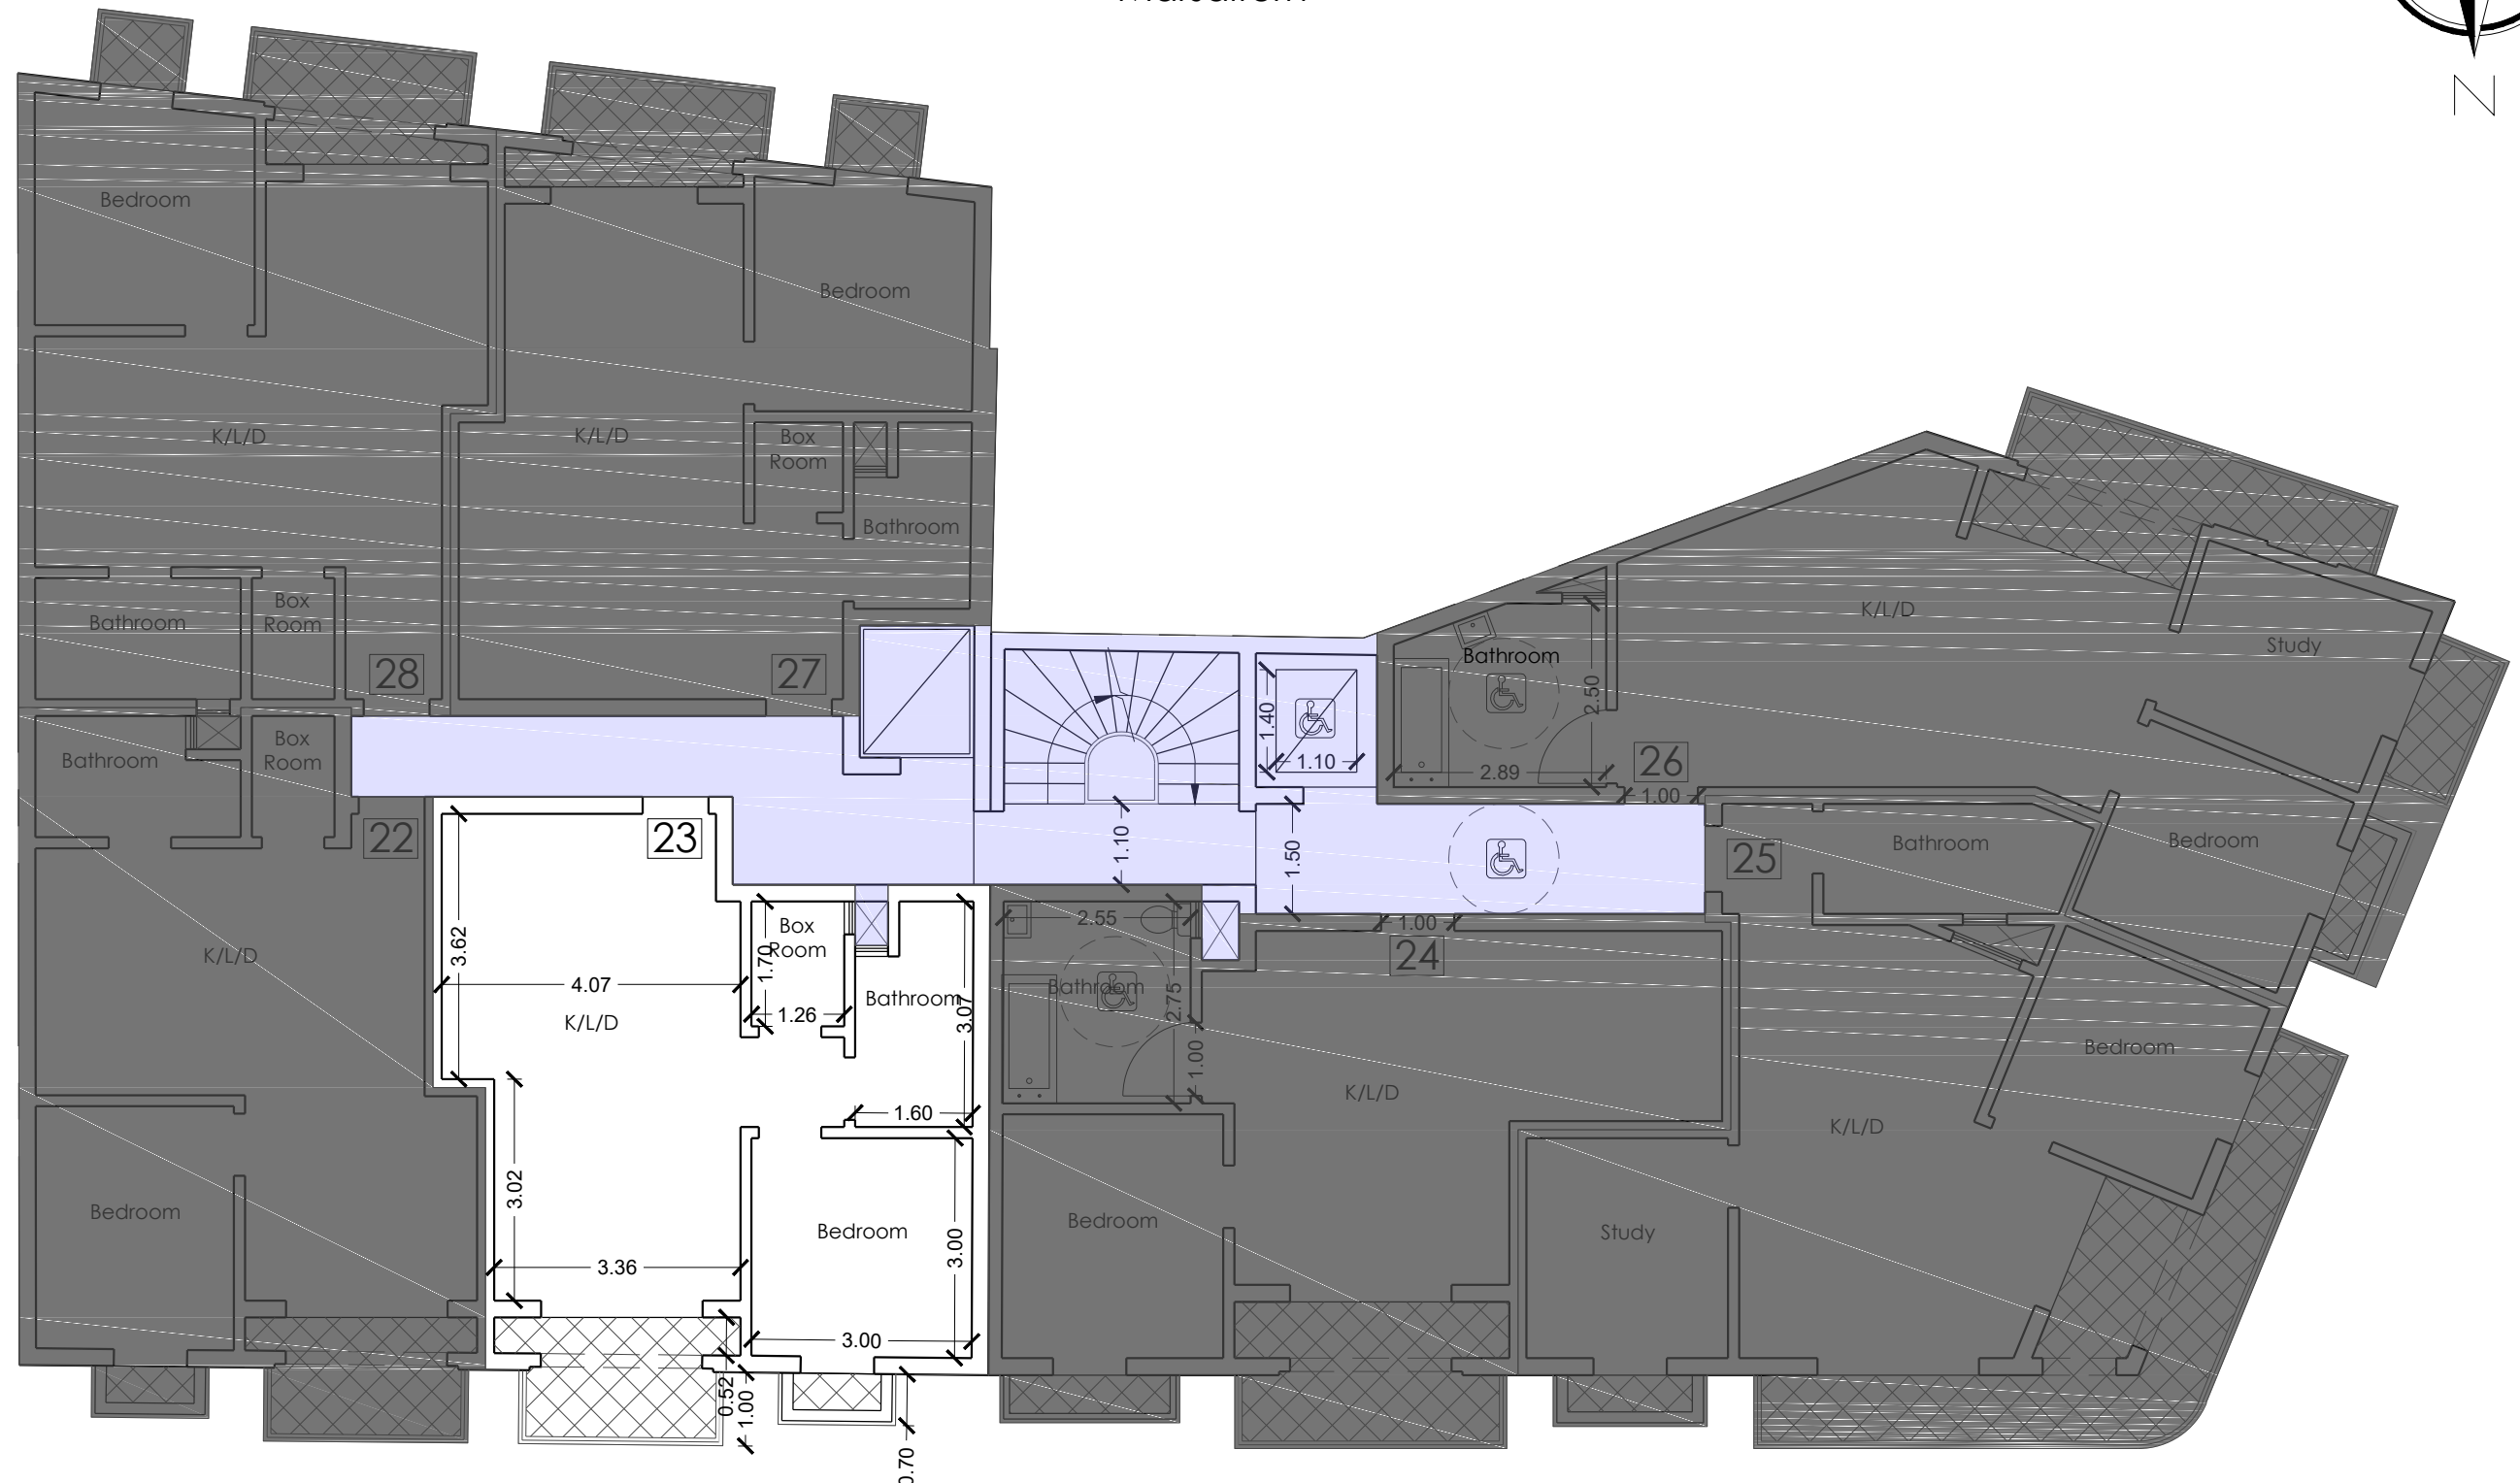

RAXX

Marsalforn

Fifth Floor

Apartment 23 Internal: 49.6 m²
External: 5.9 m²