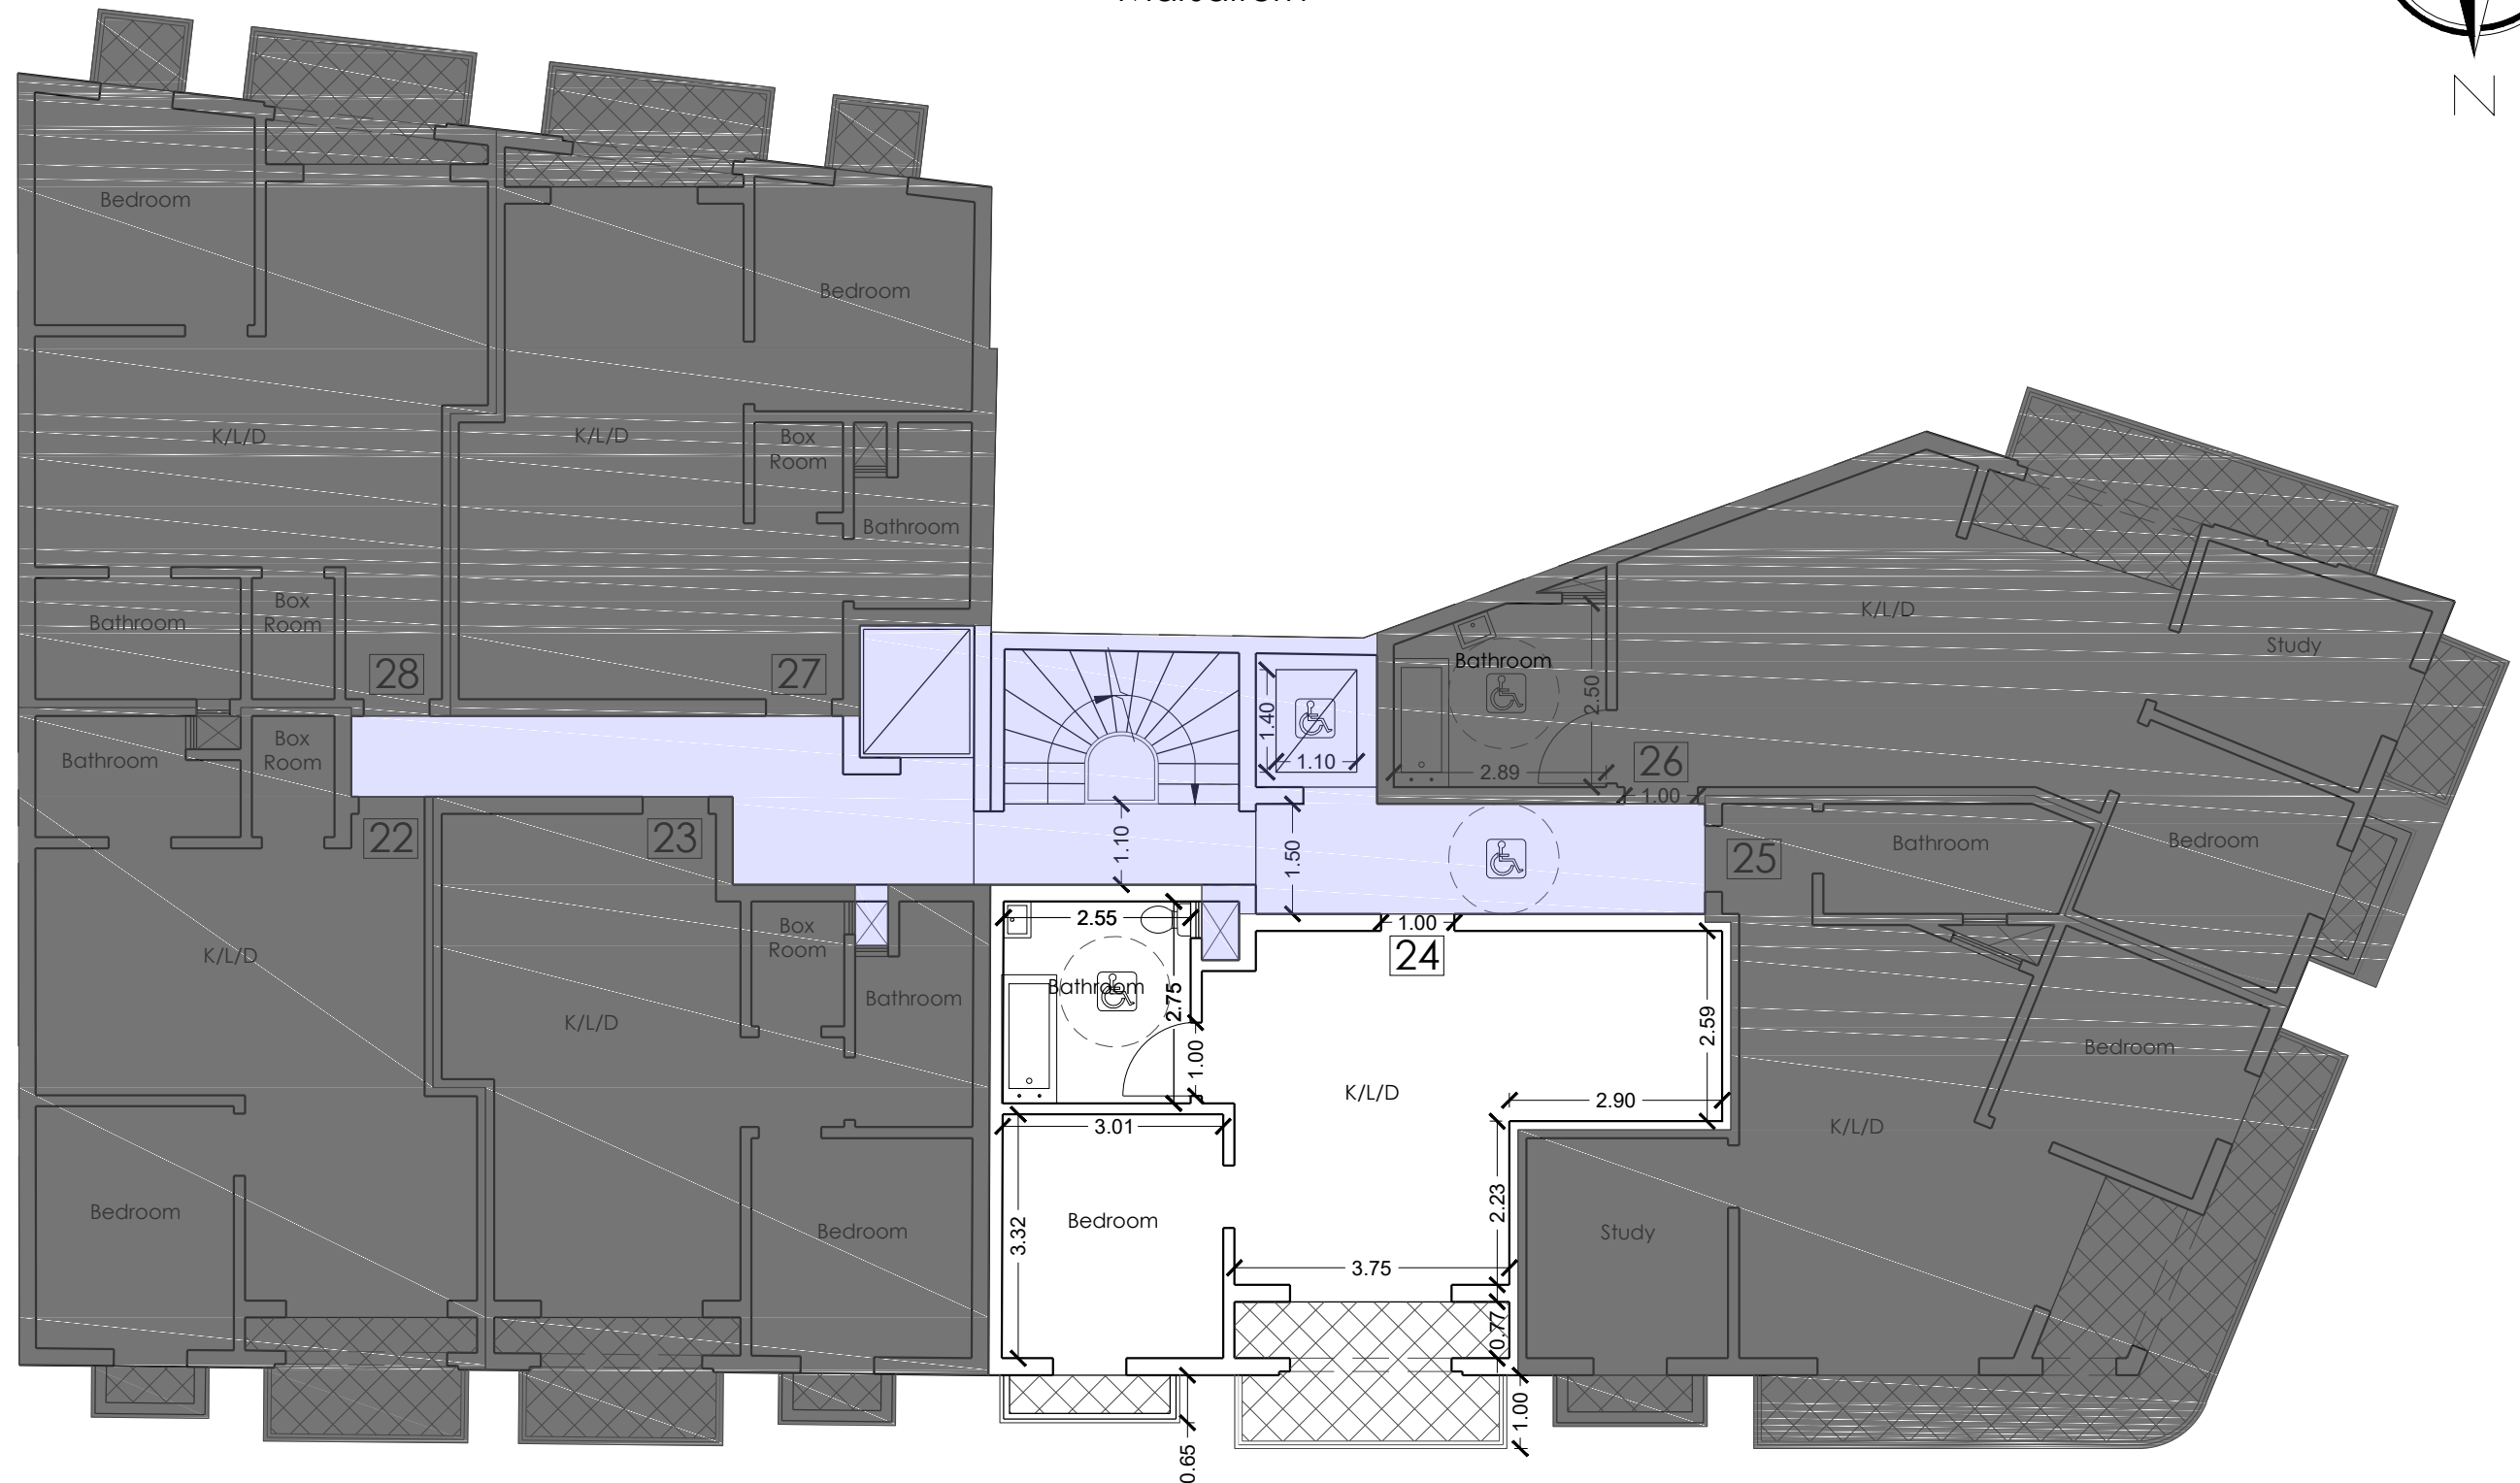

RAXX

Marsalforn

Fifth Floor

Apartment 24 Internal: 50.7 m²
External: 8.6 m²