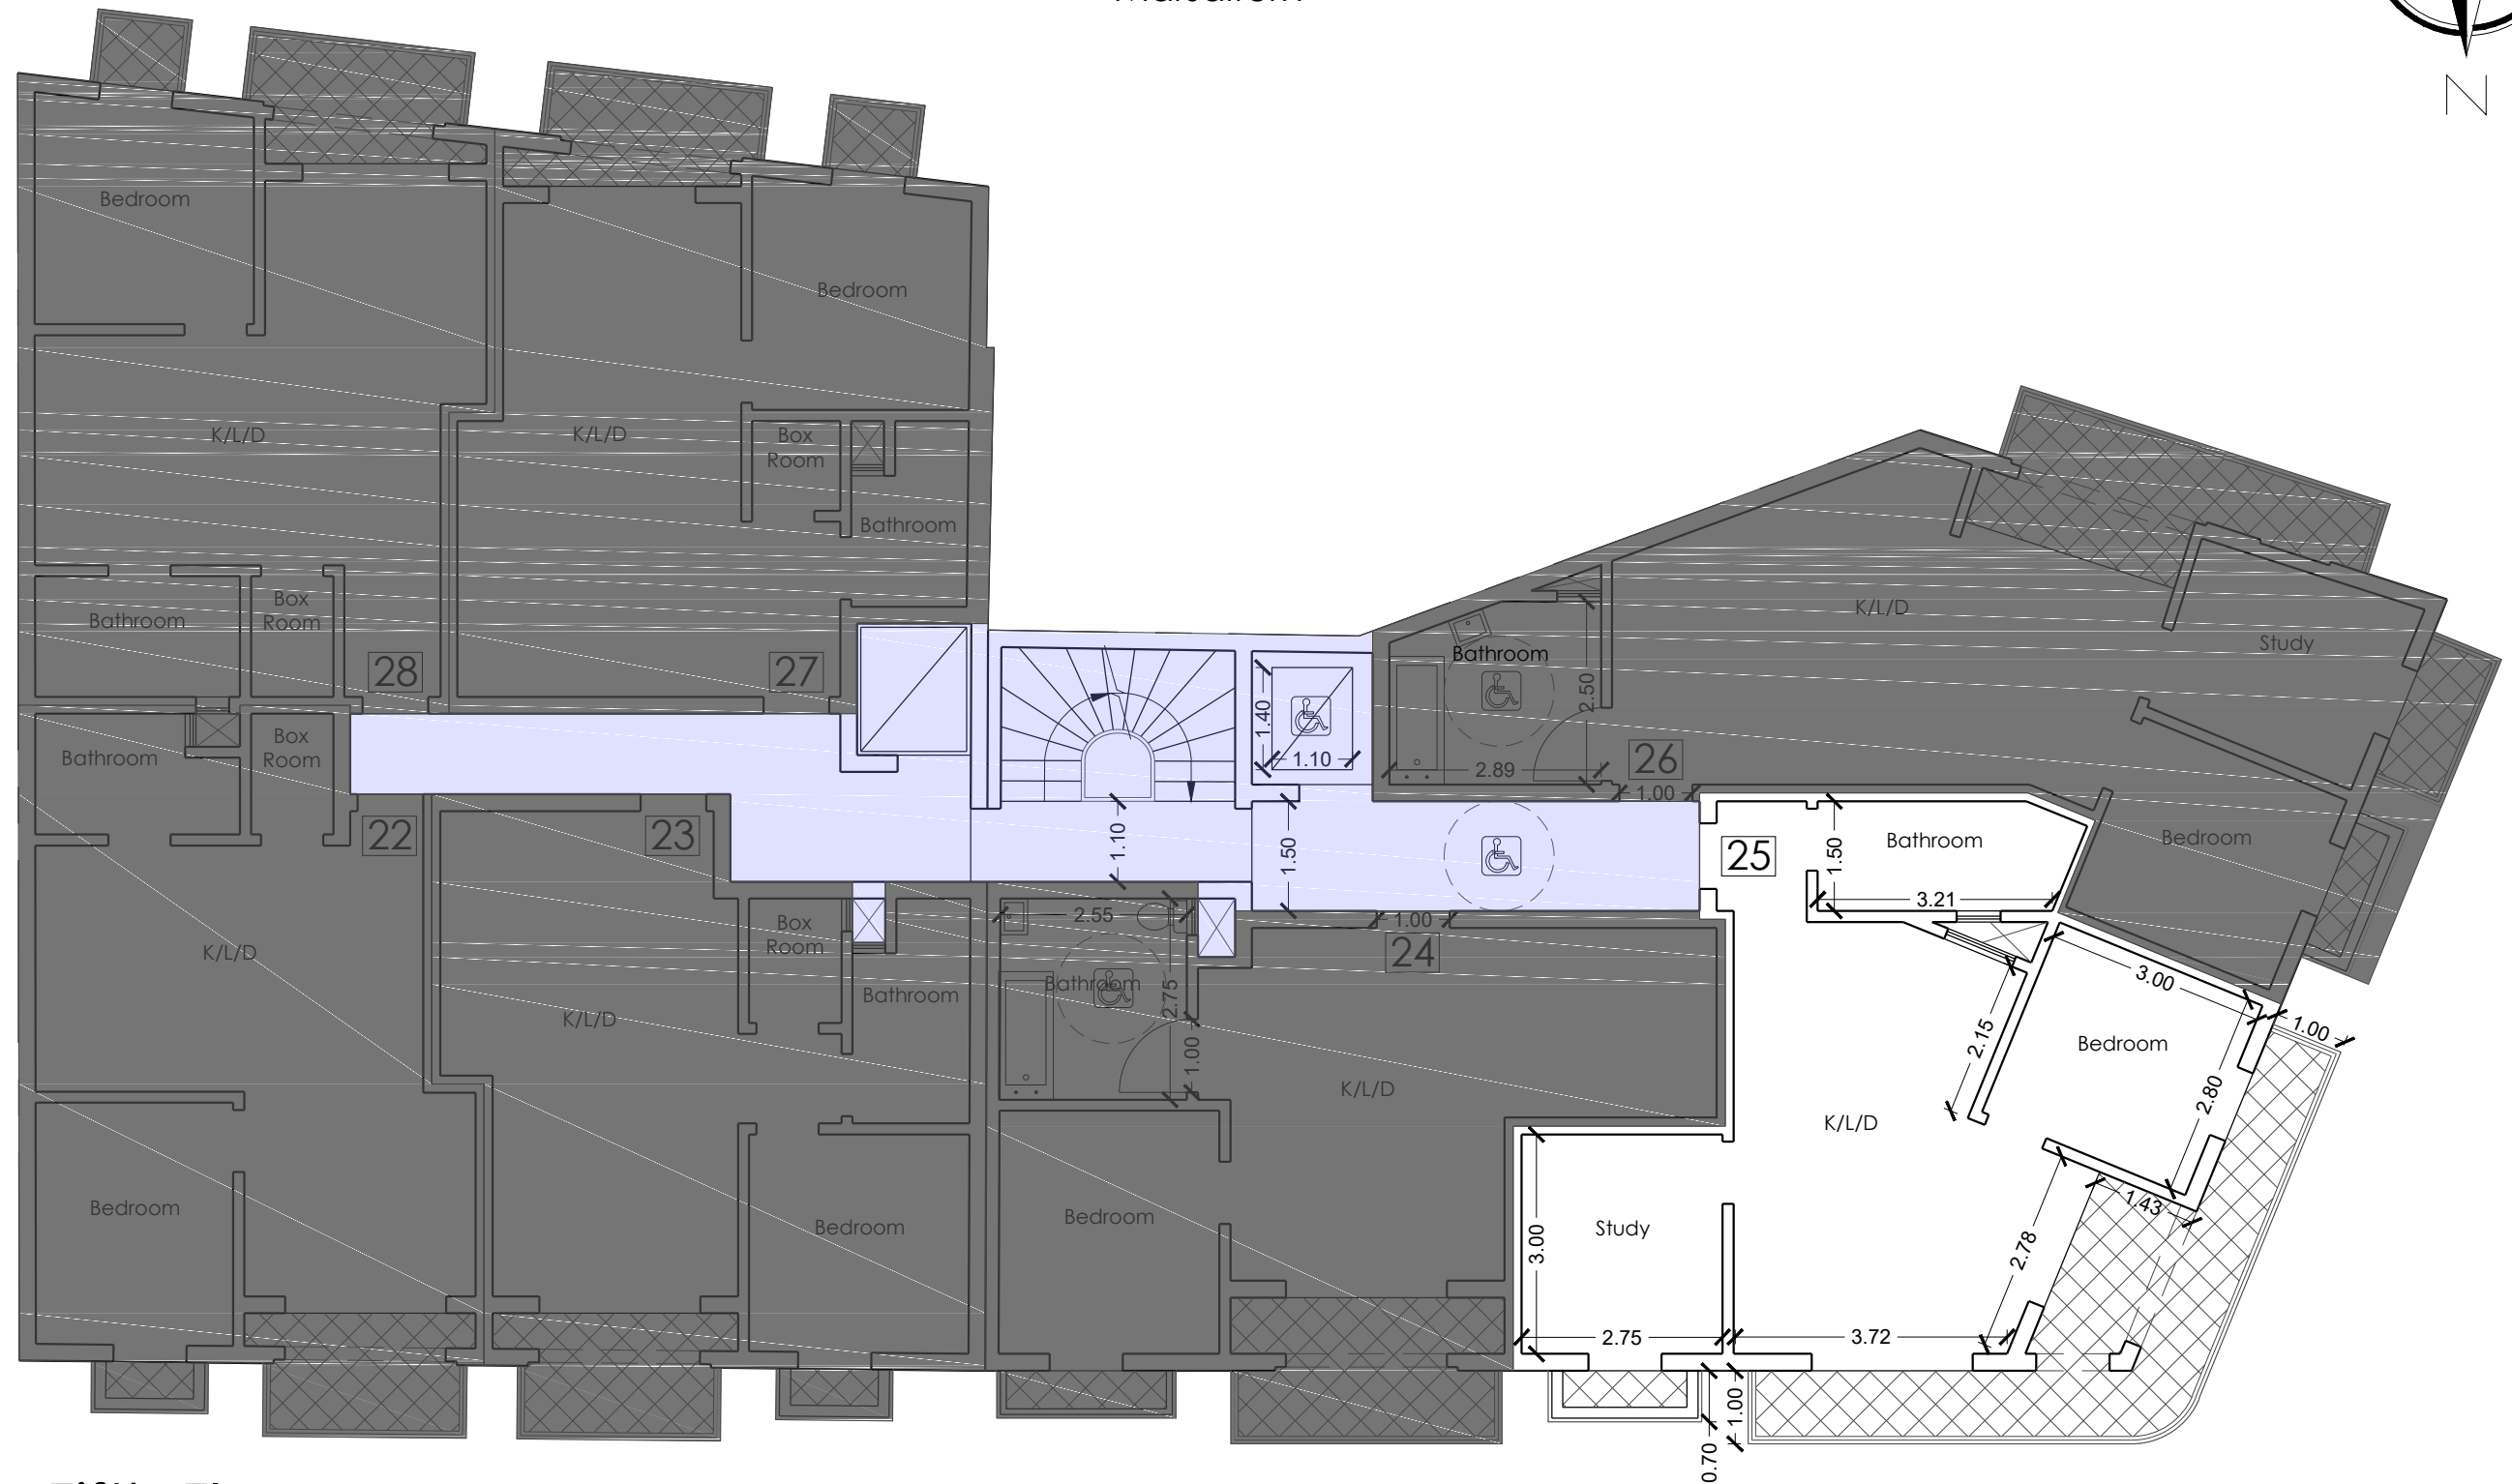

# RAXX

Marsalforn

Fifth Floor

**Apartment 25** Internal: 54.4 m<sup>2</sup>  
External: 15.3 m<sup>2</sup>