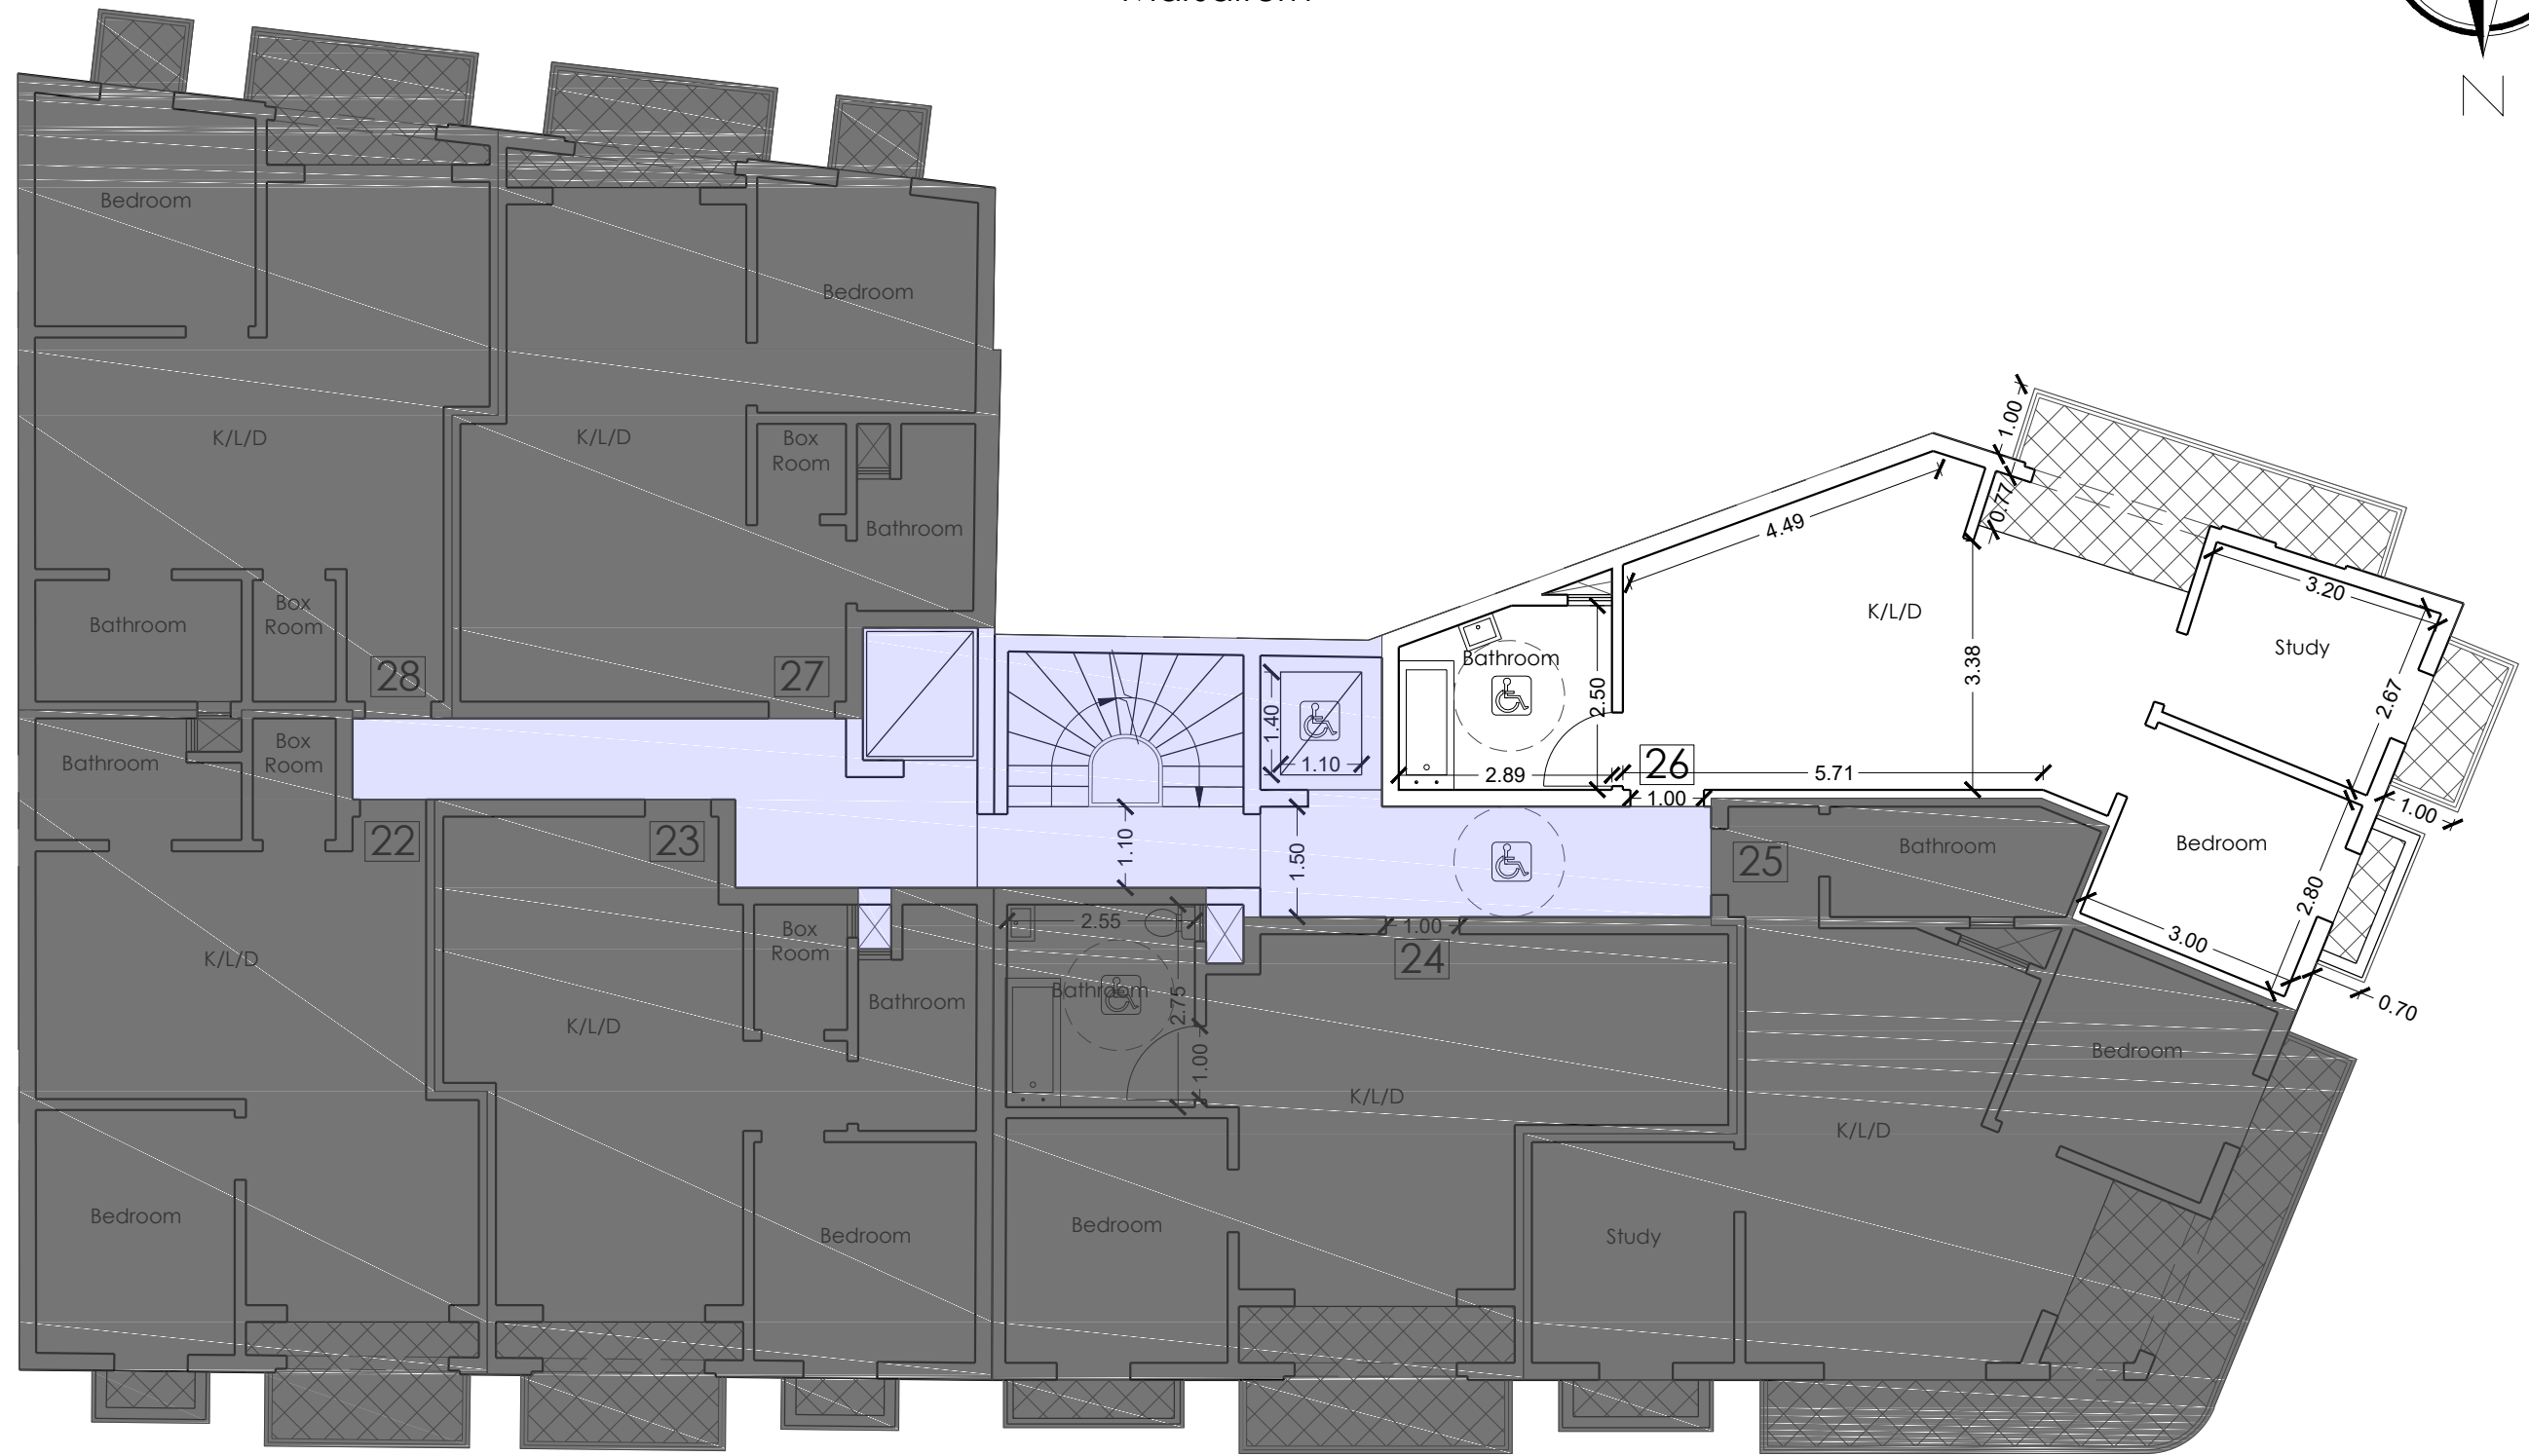

# RAXX

Marsalforn

Fifth Floor

**Apartment 26** Internal: 58.1 m<sup>2</sup>  
External: 11.1 m<sup>2</sup>