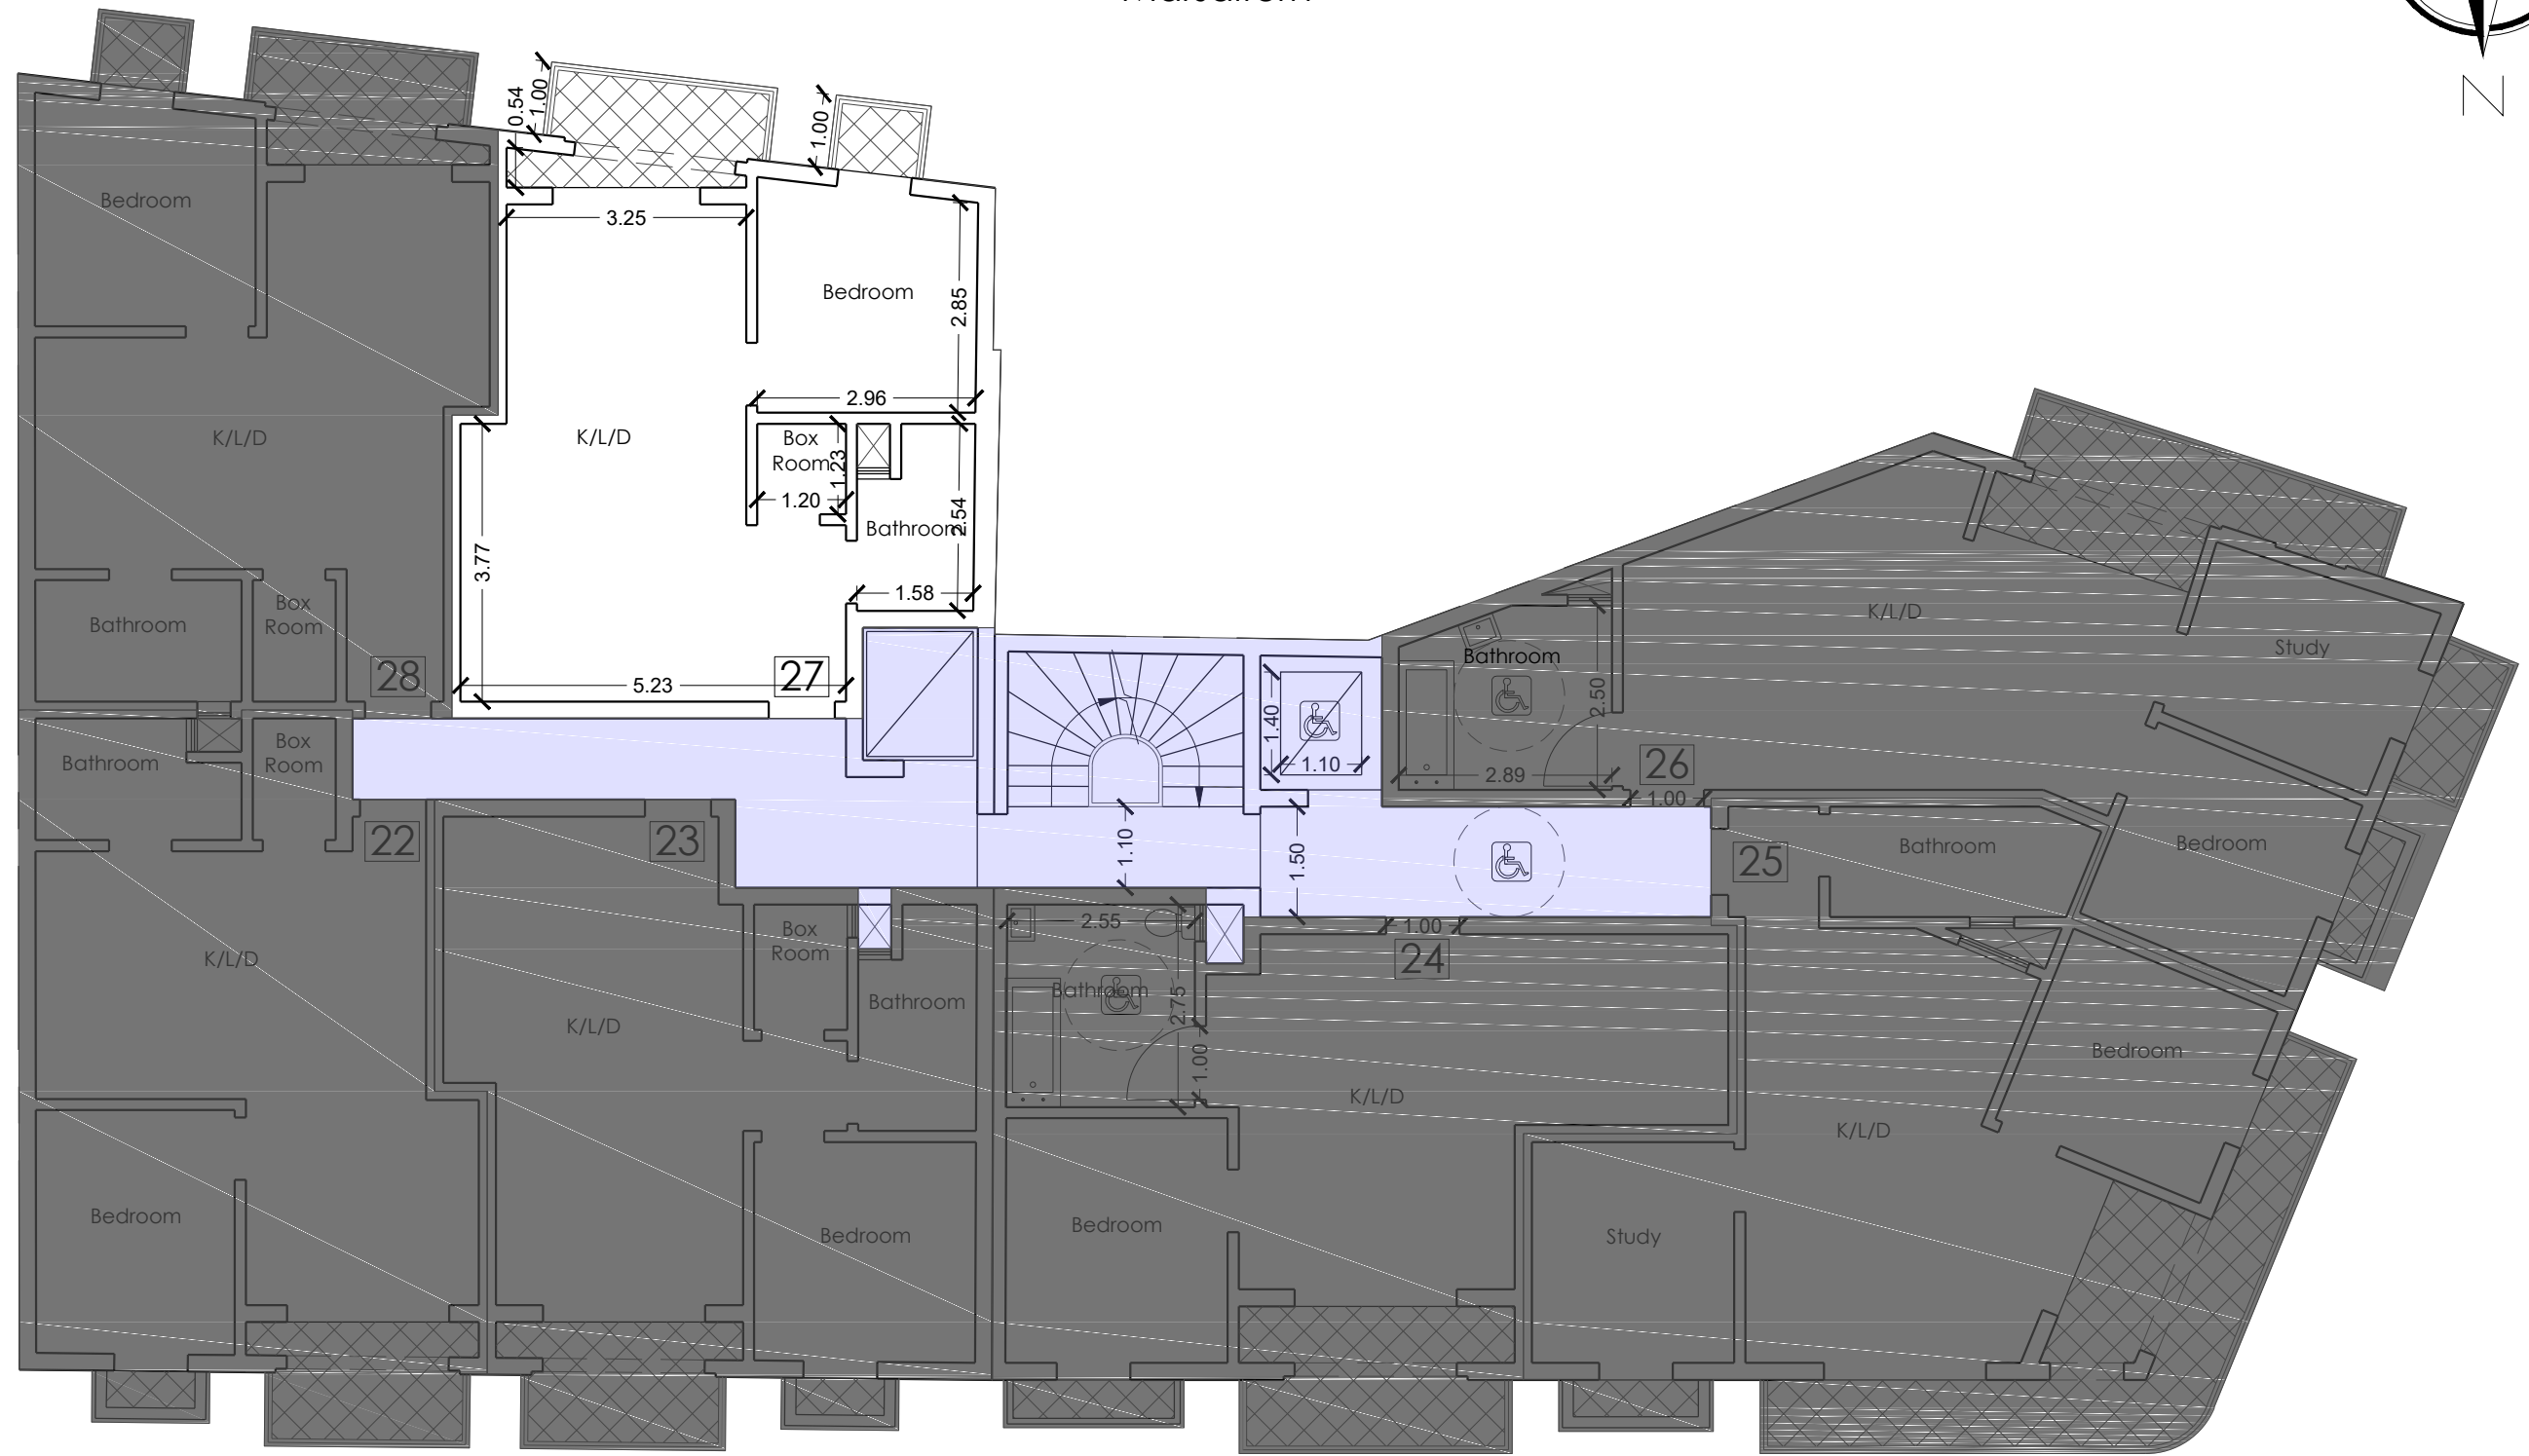

# RAXX

Marsalforn

Fifth Floor

**Apartment 27** Internal: 49.5 m<sup>2</sup>  
External: 5.9 m<sup>2</sup>