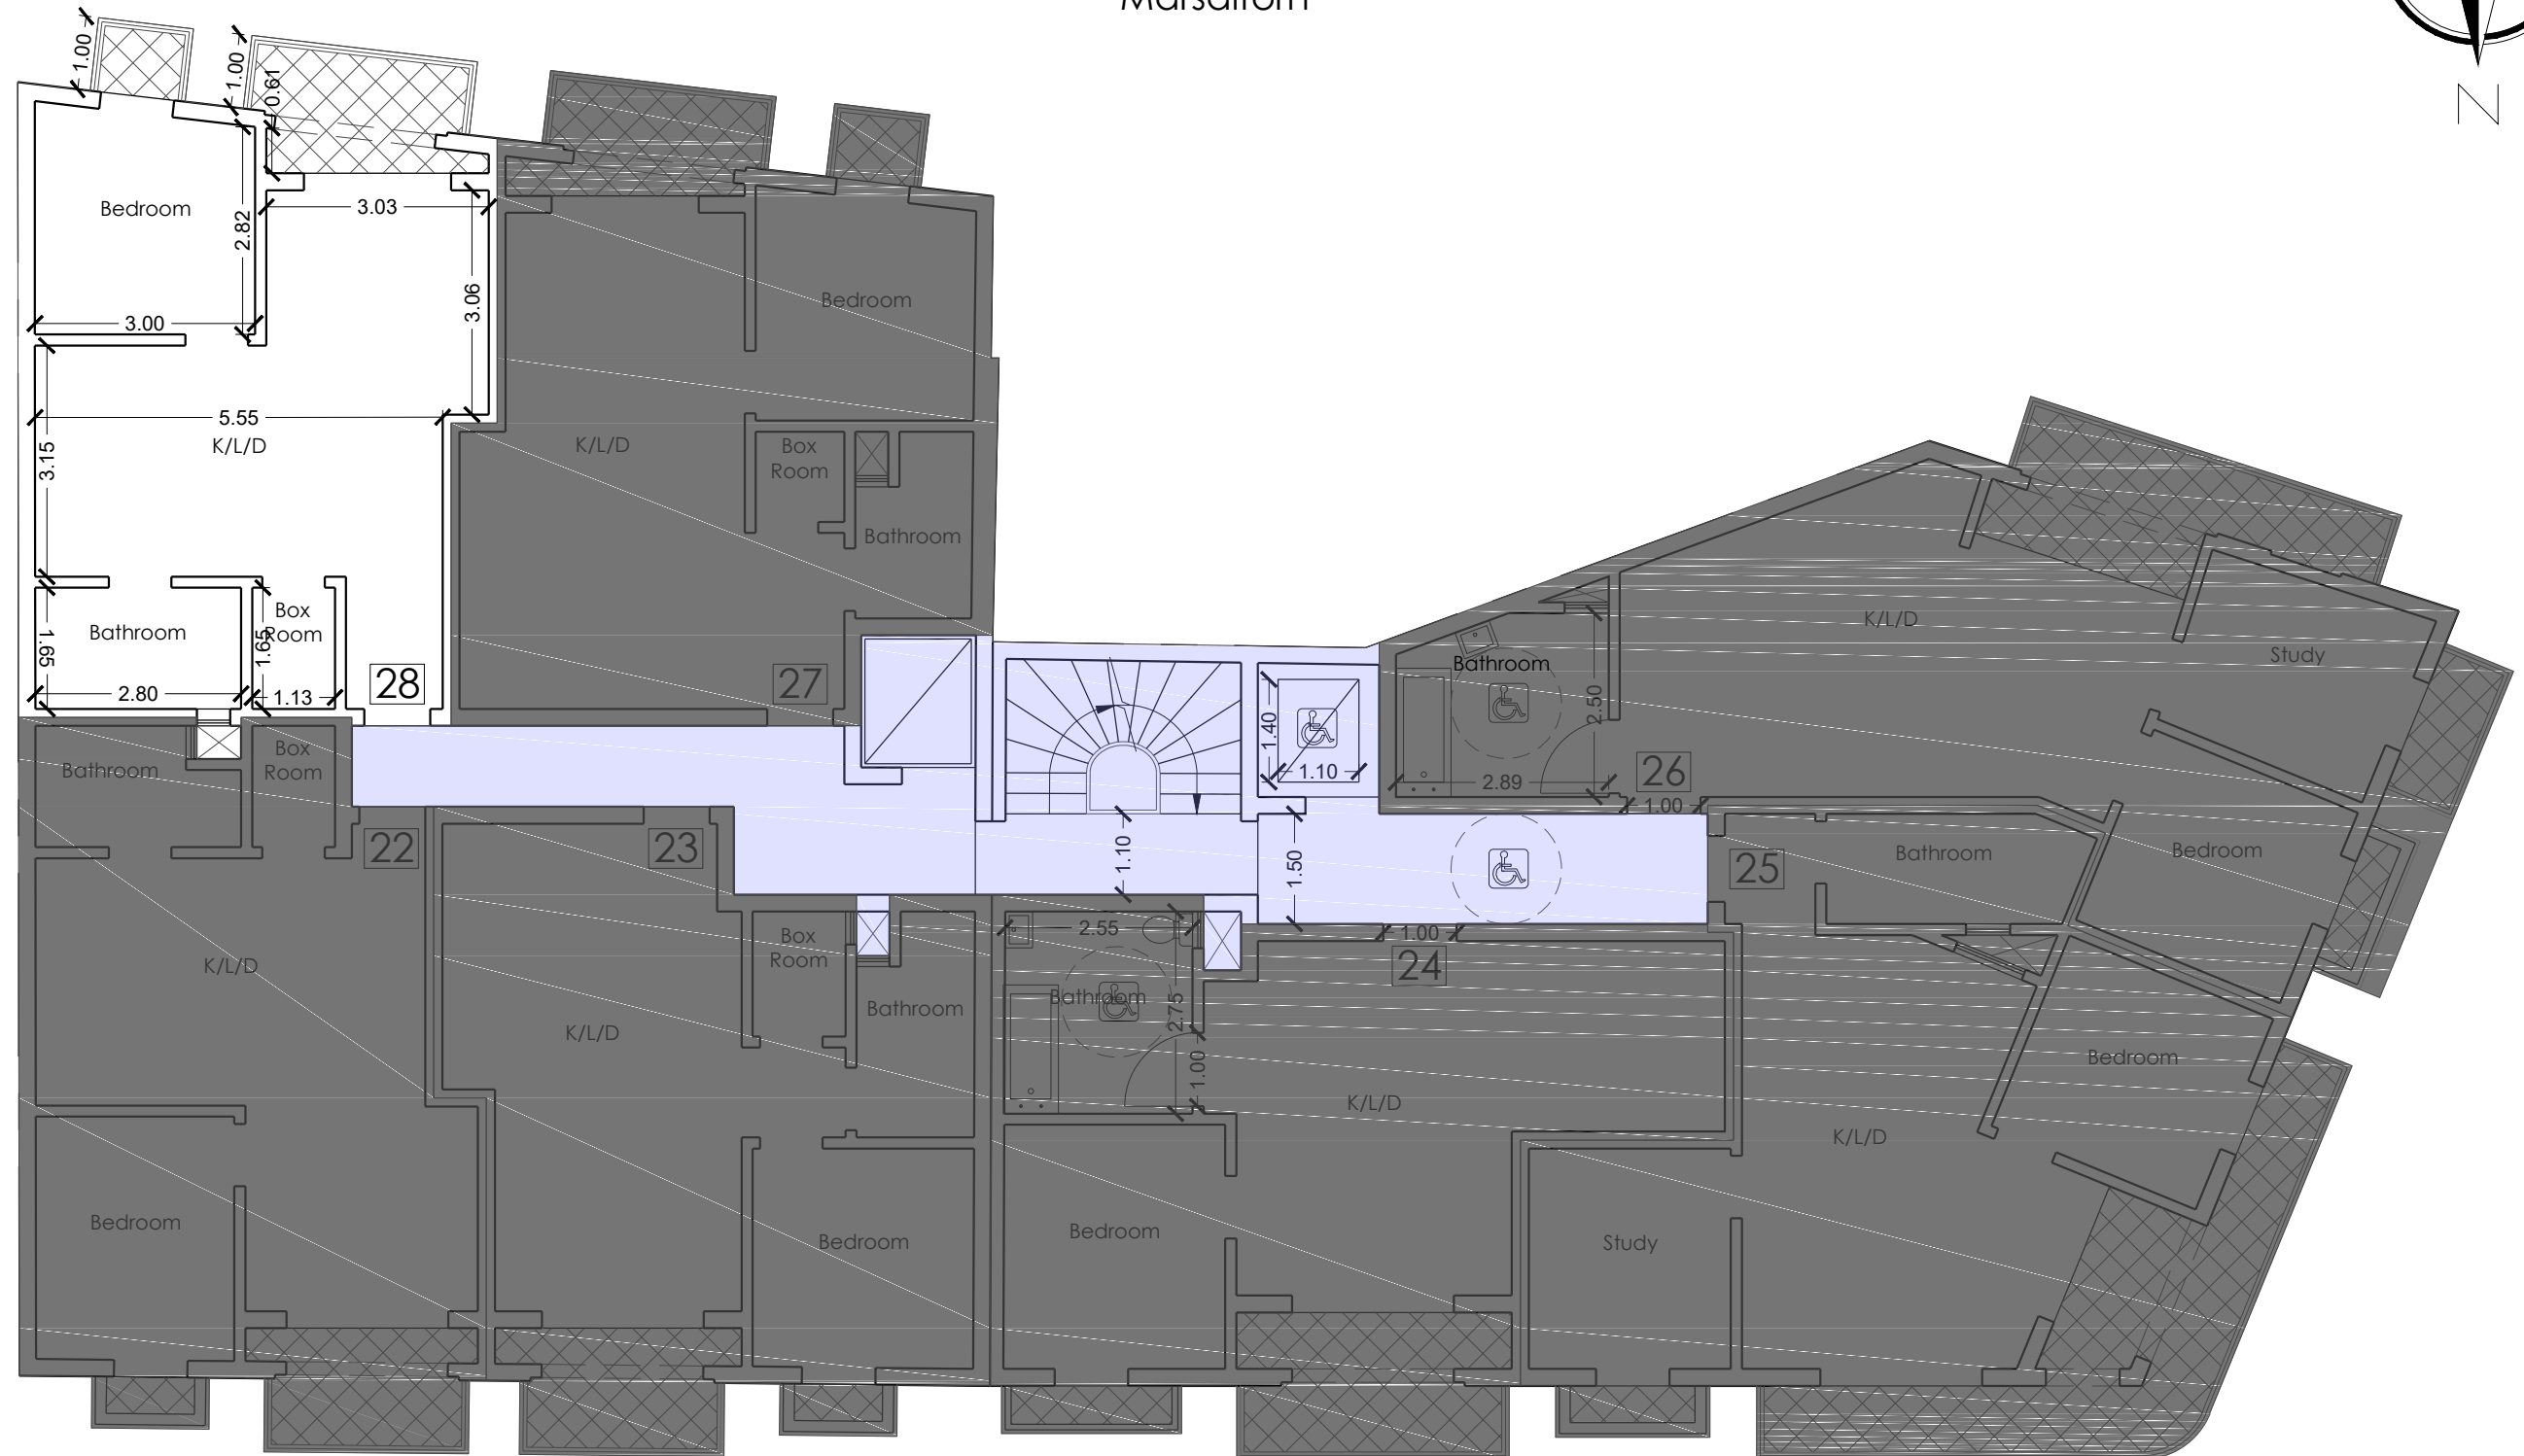

RAXX

Marsalforn

Fifth Floor

Apartment 28 Internal: 49.5 m²
External: 6 m²