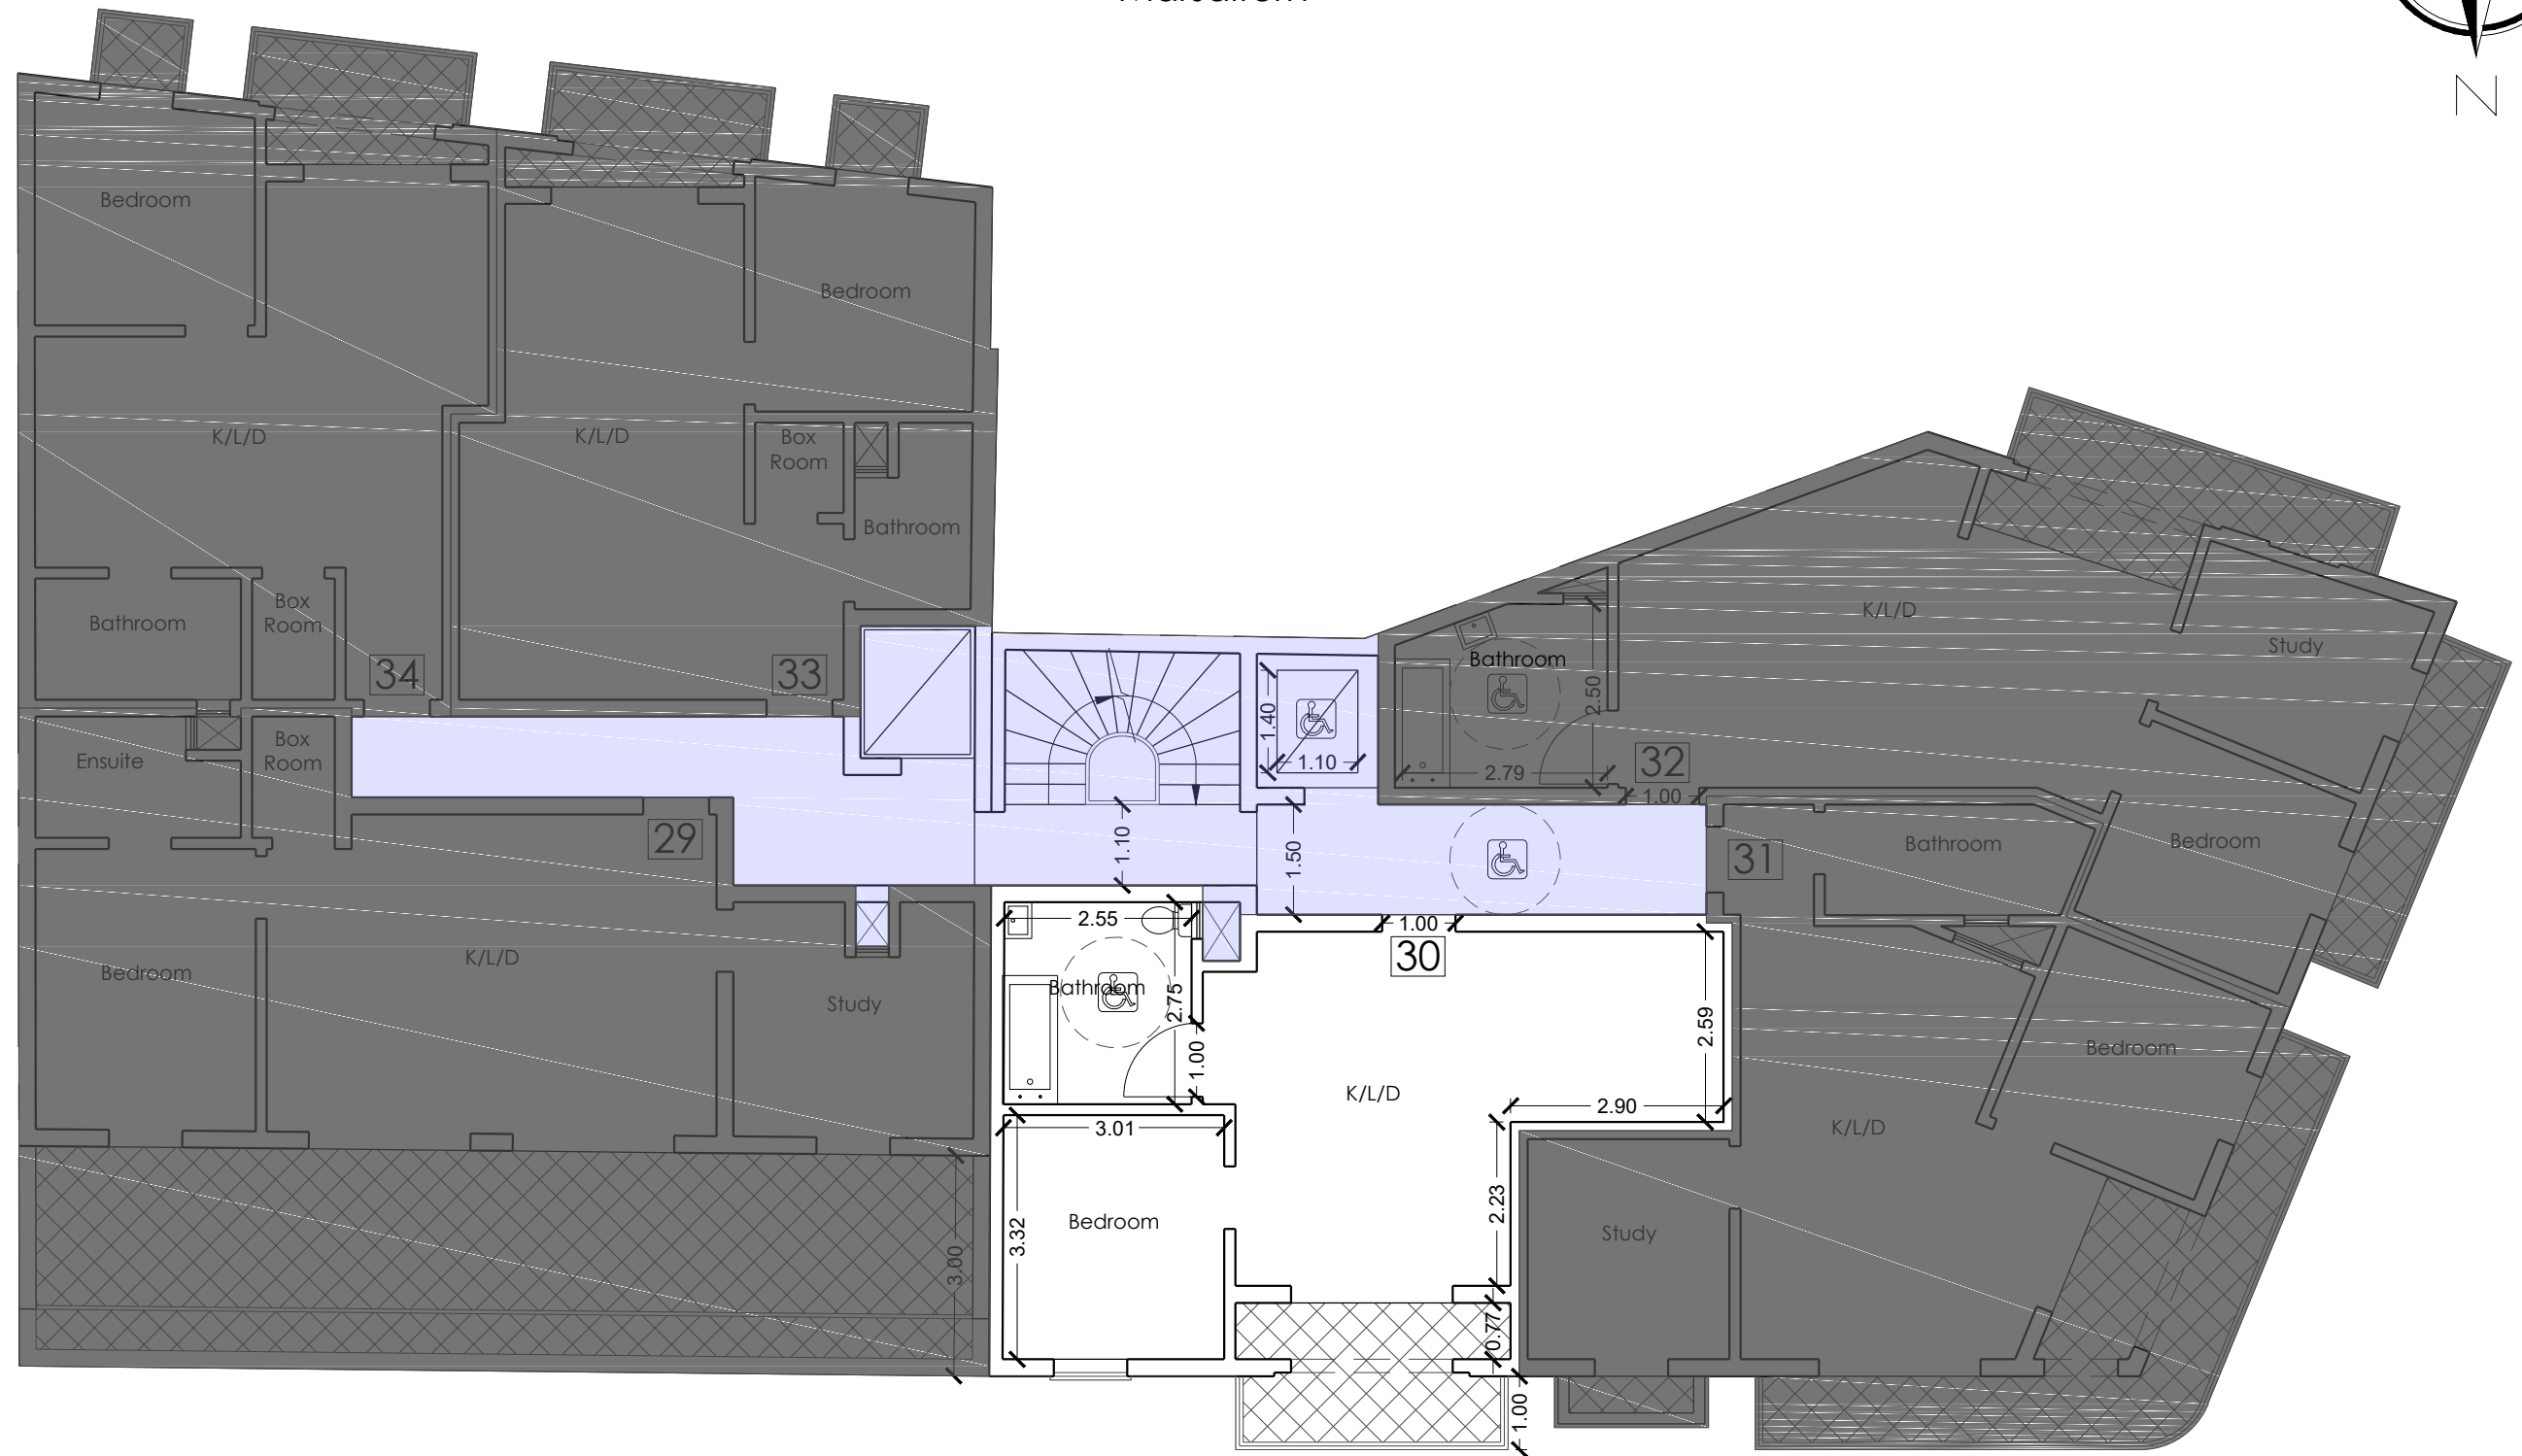

RAXX

Marsalforn

Sixth Floor

Apartment 30 Internal: 50.7 m²
External: 7.2 m²