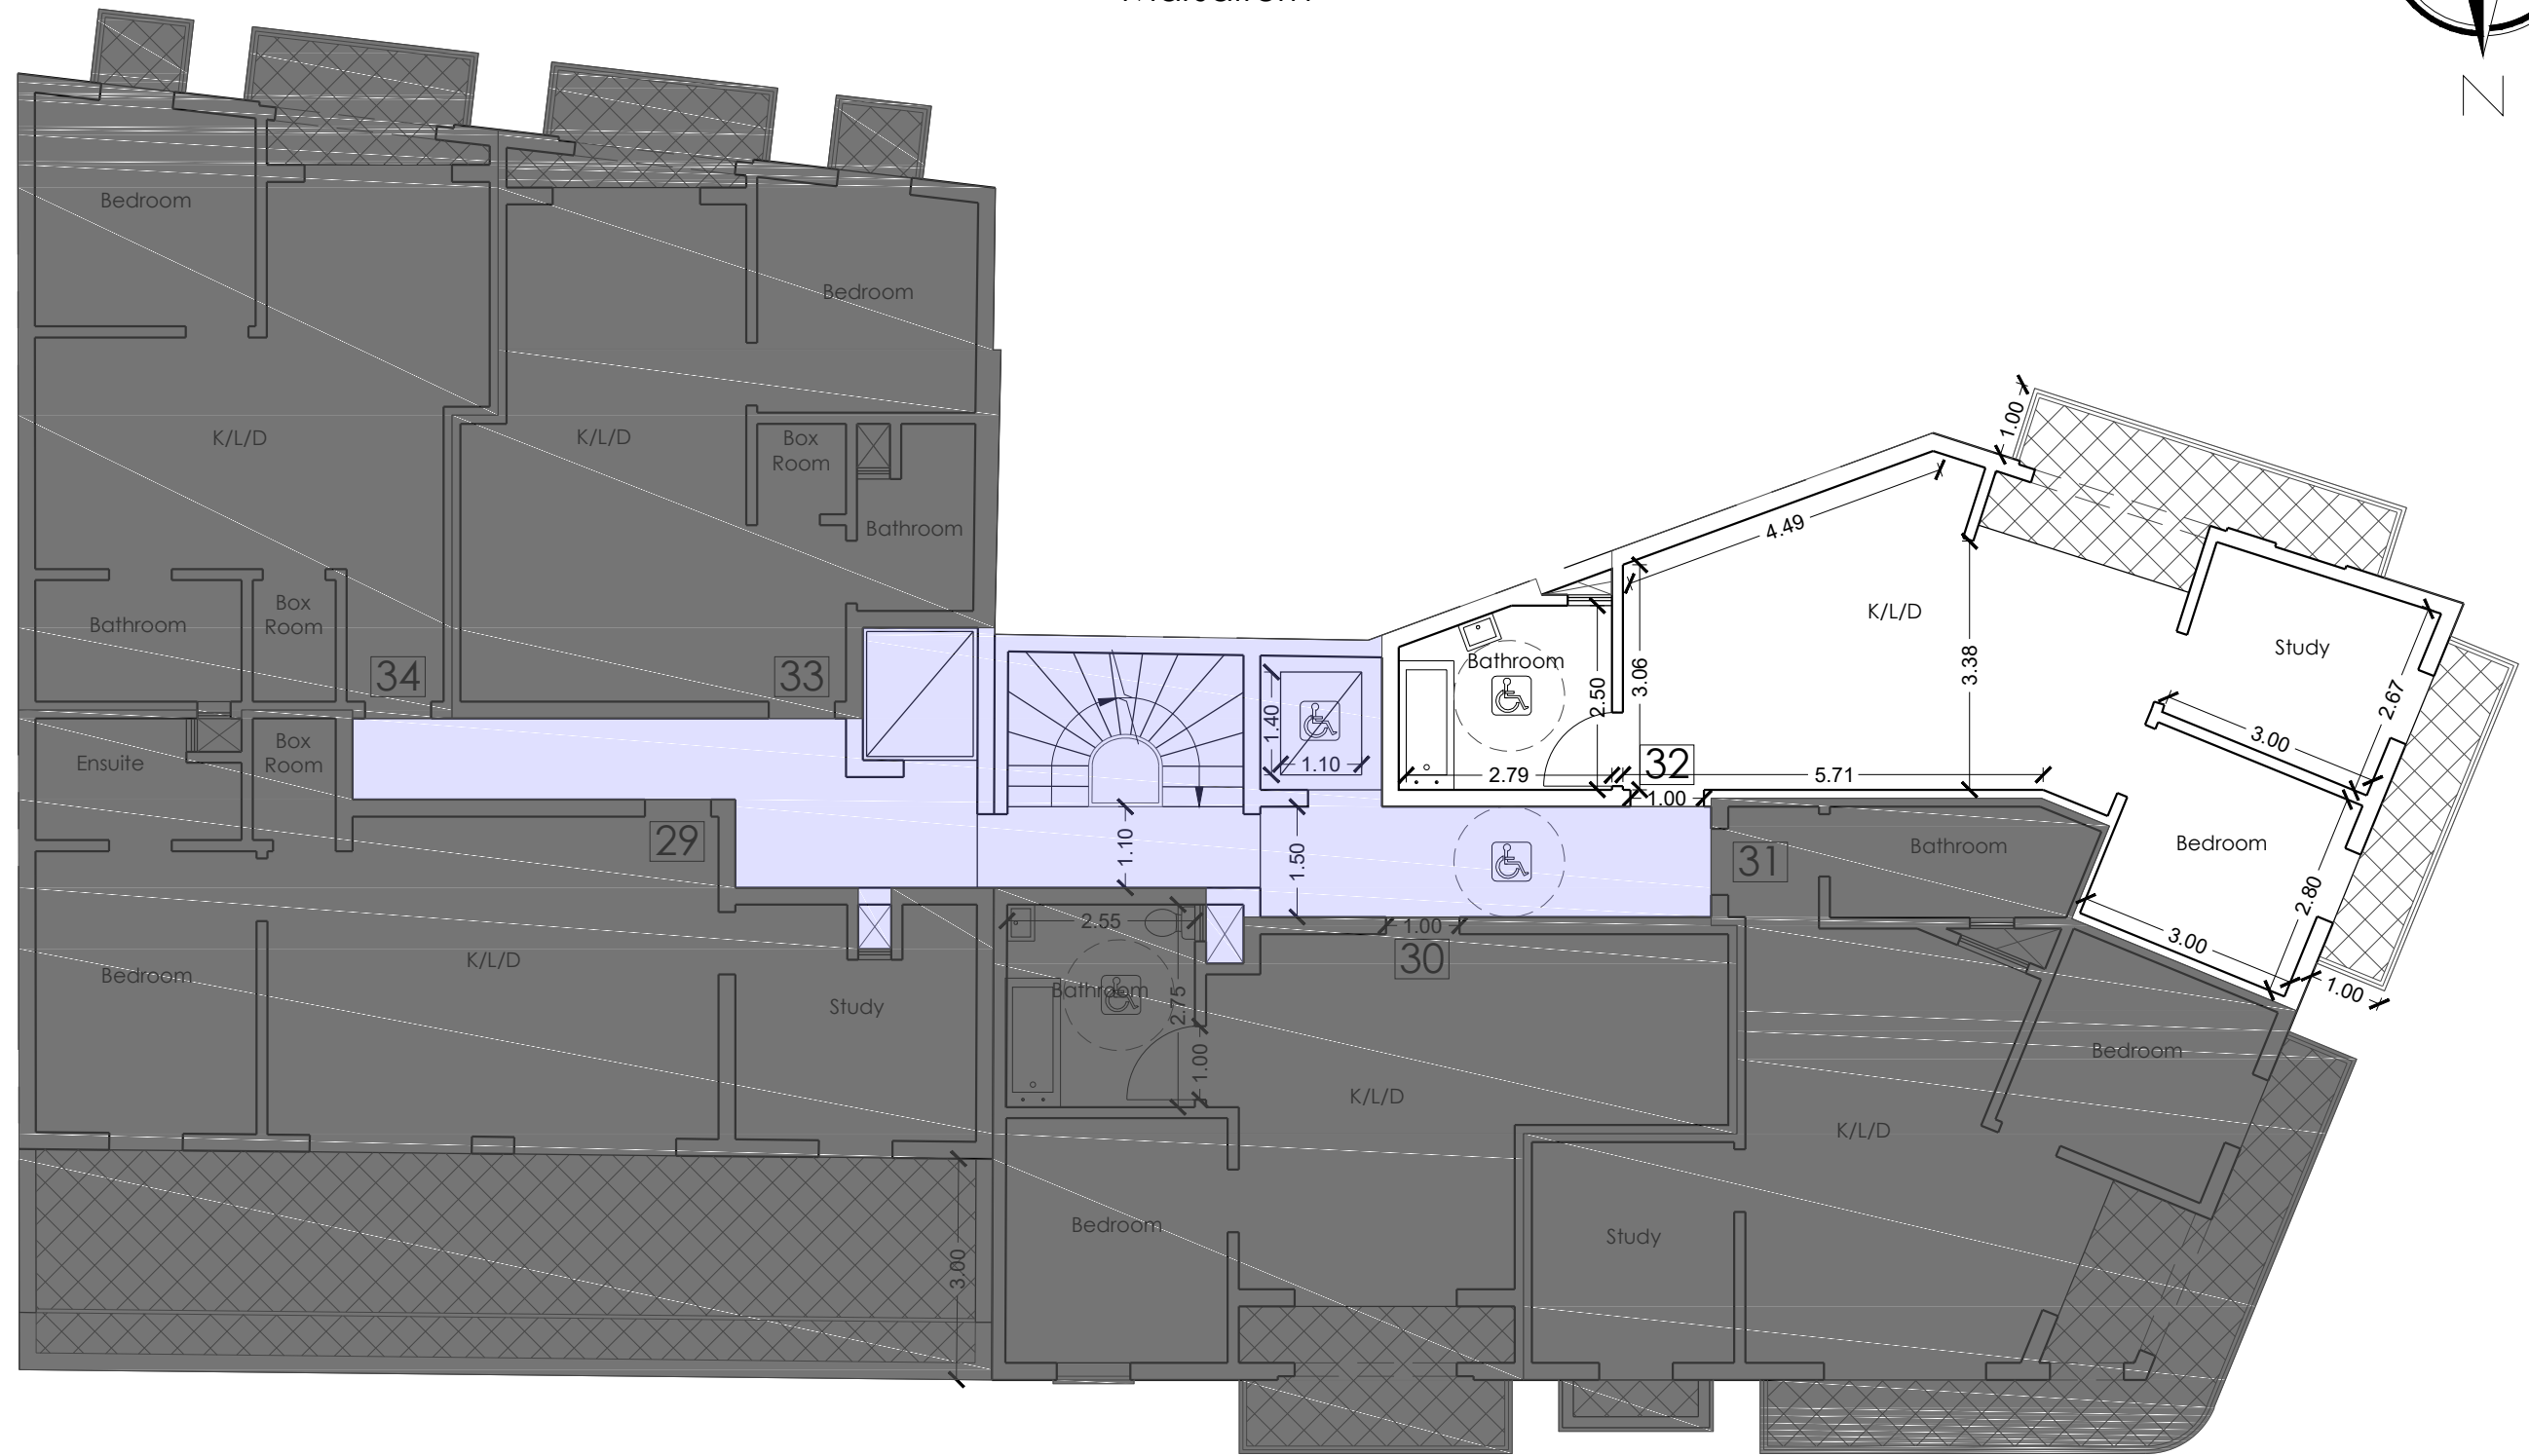

RAXX

Marsalforn

Sixth Floor

Apartment 32 Internal: 58.1 m²
External: 12.3 m²