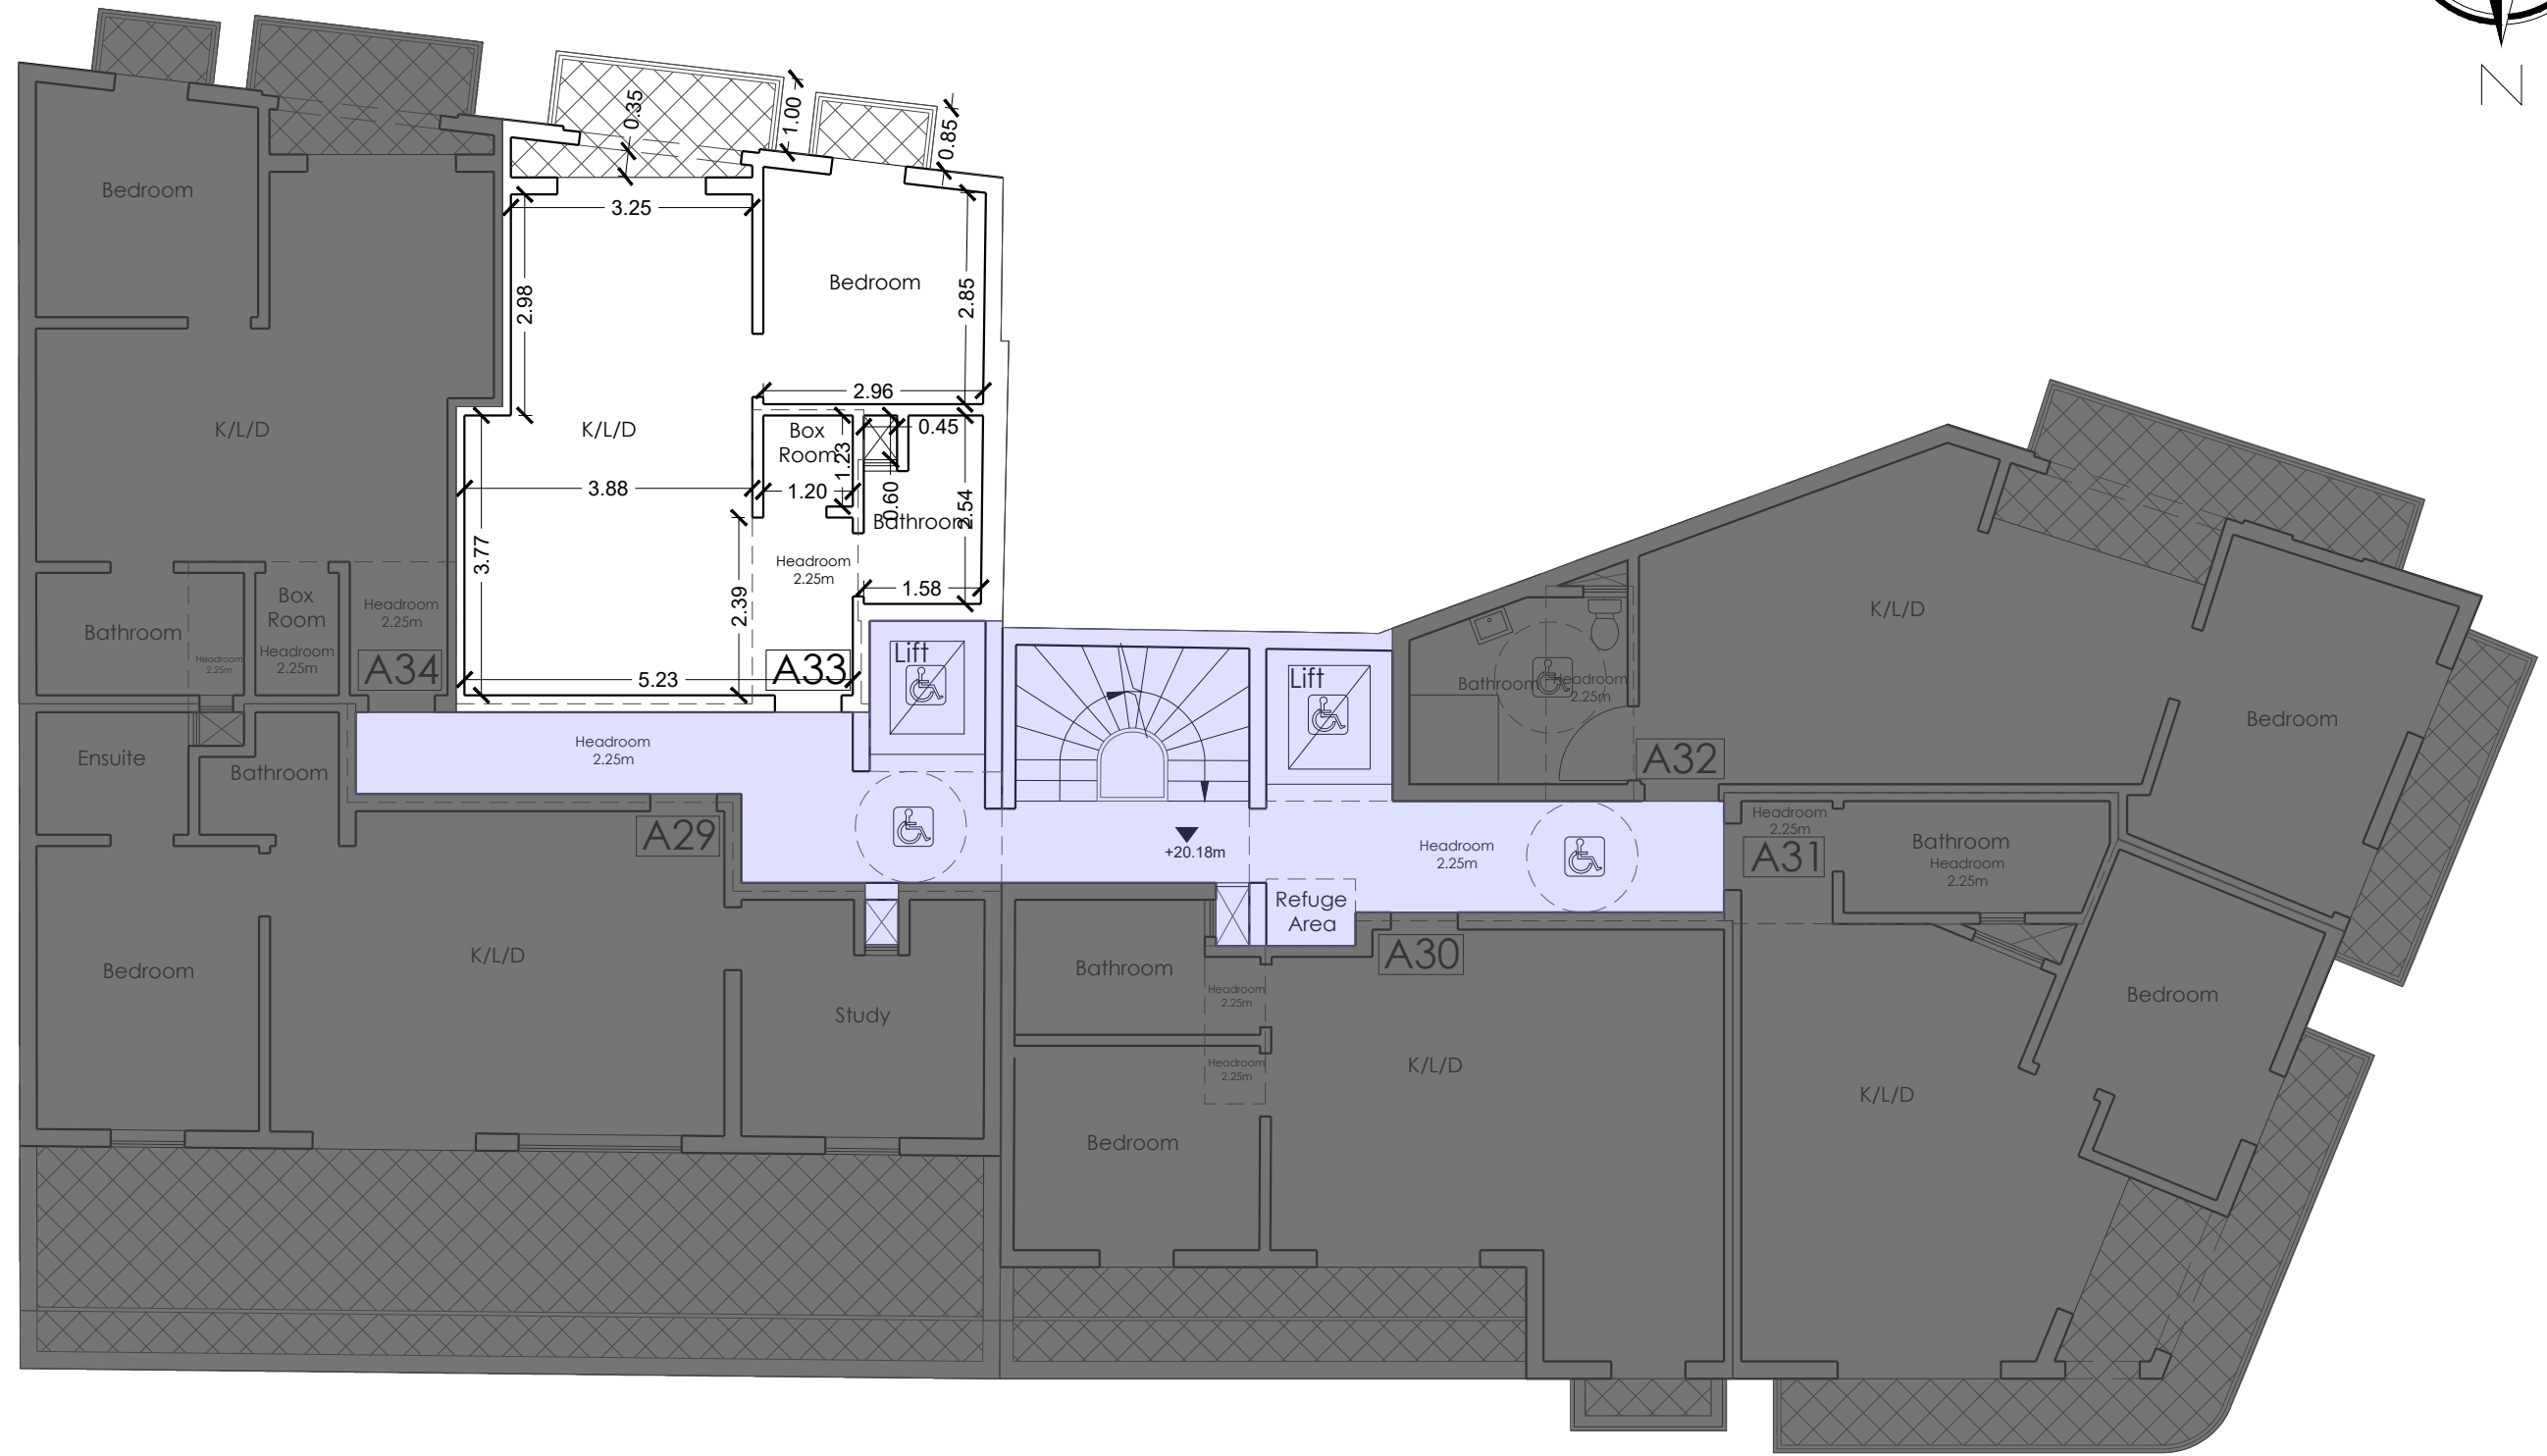

RAXX

Marsalforn

Sixth Floor

Apartment A33

Internal: 49.5 m²
External: 5.9 m²