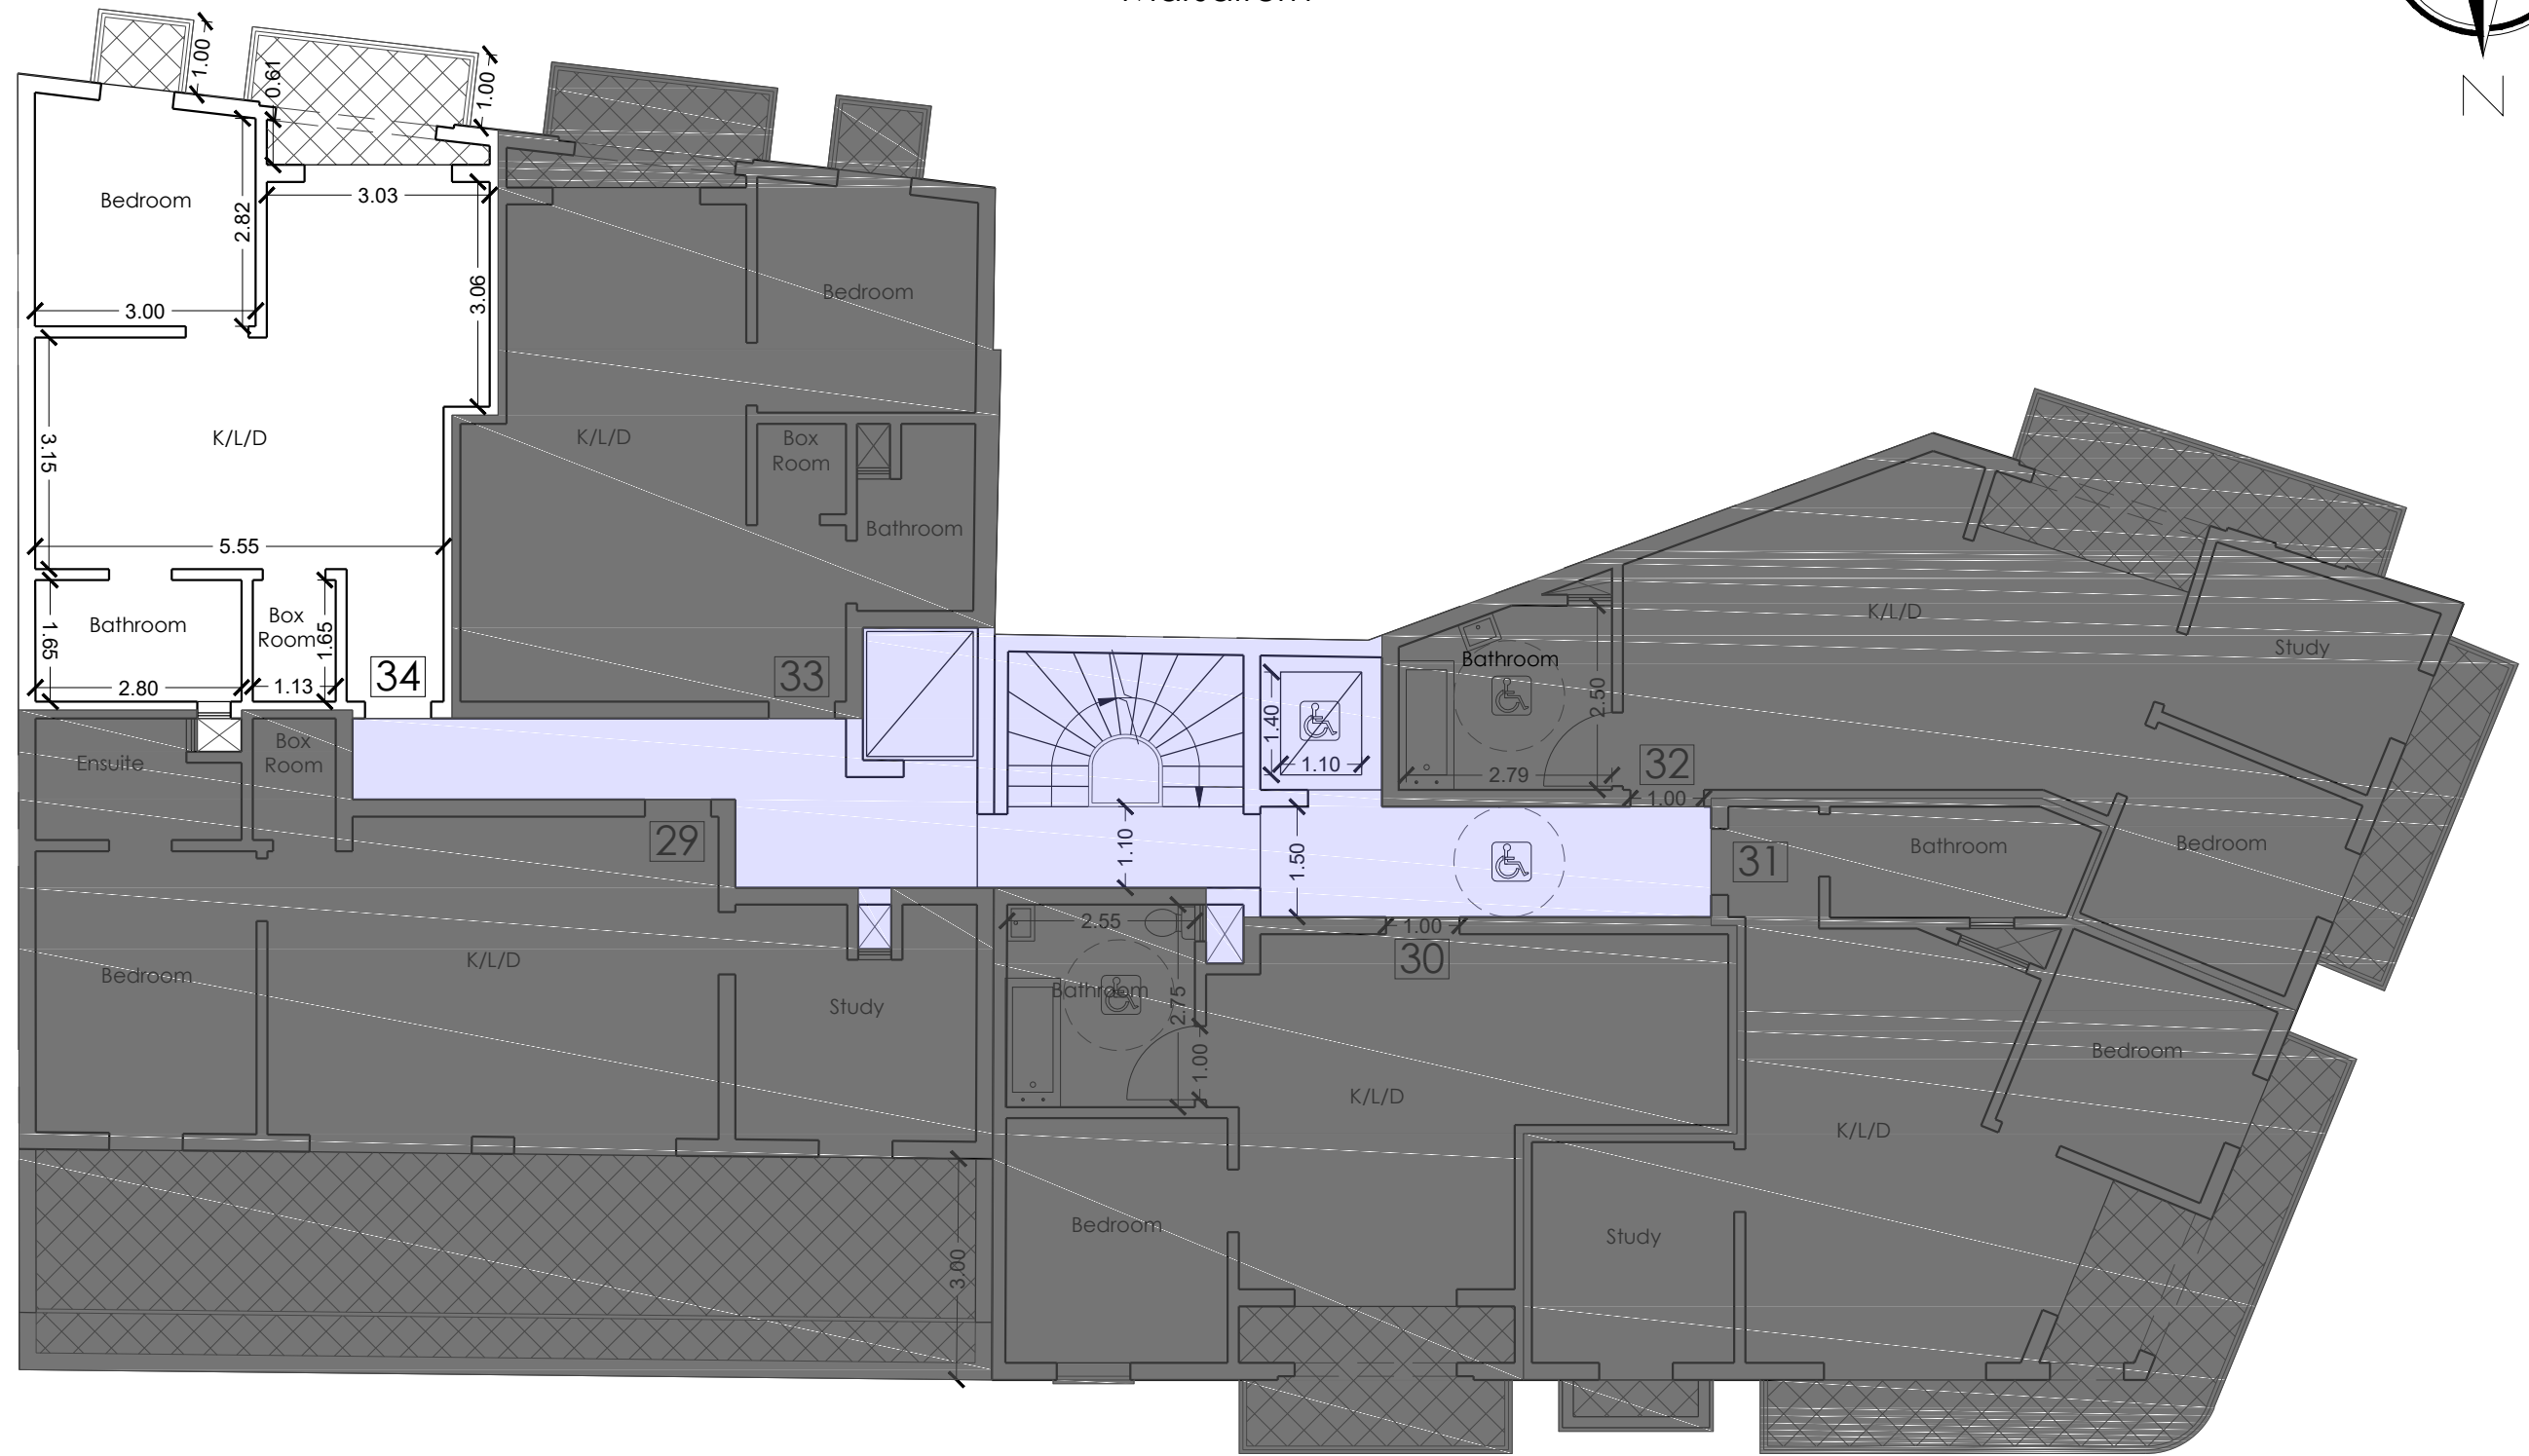

RAXX

Marsalforn

Sixth Floor

Apartment 34 Internal: 49.5 m²
External: 6 m²