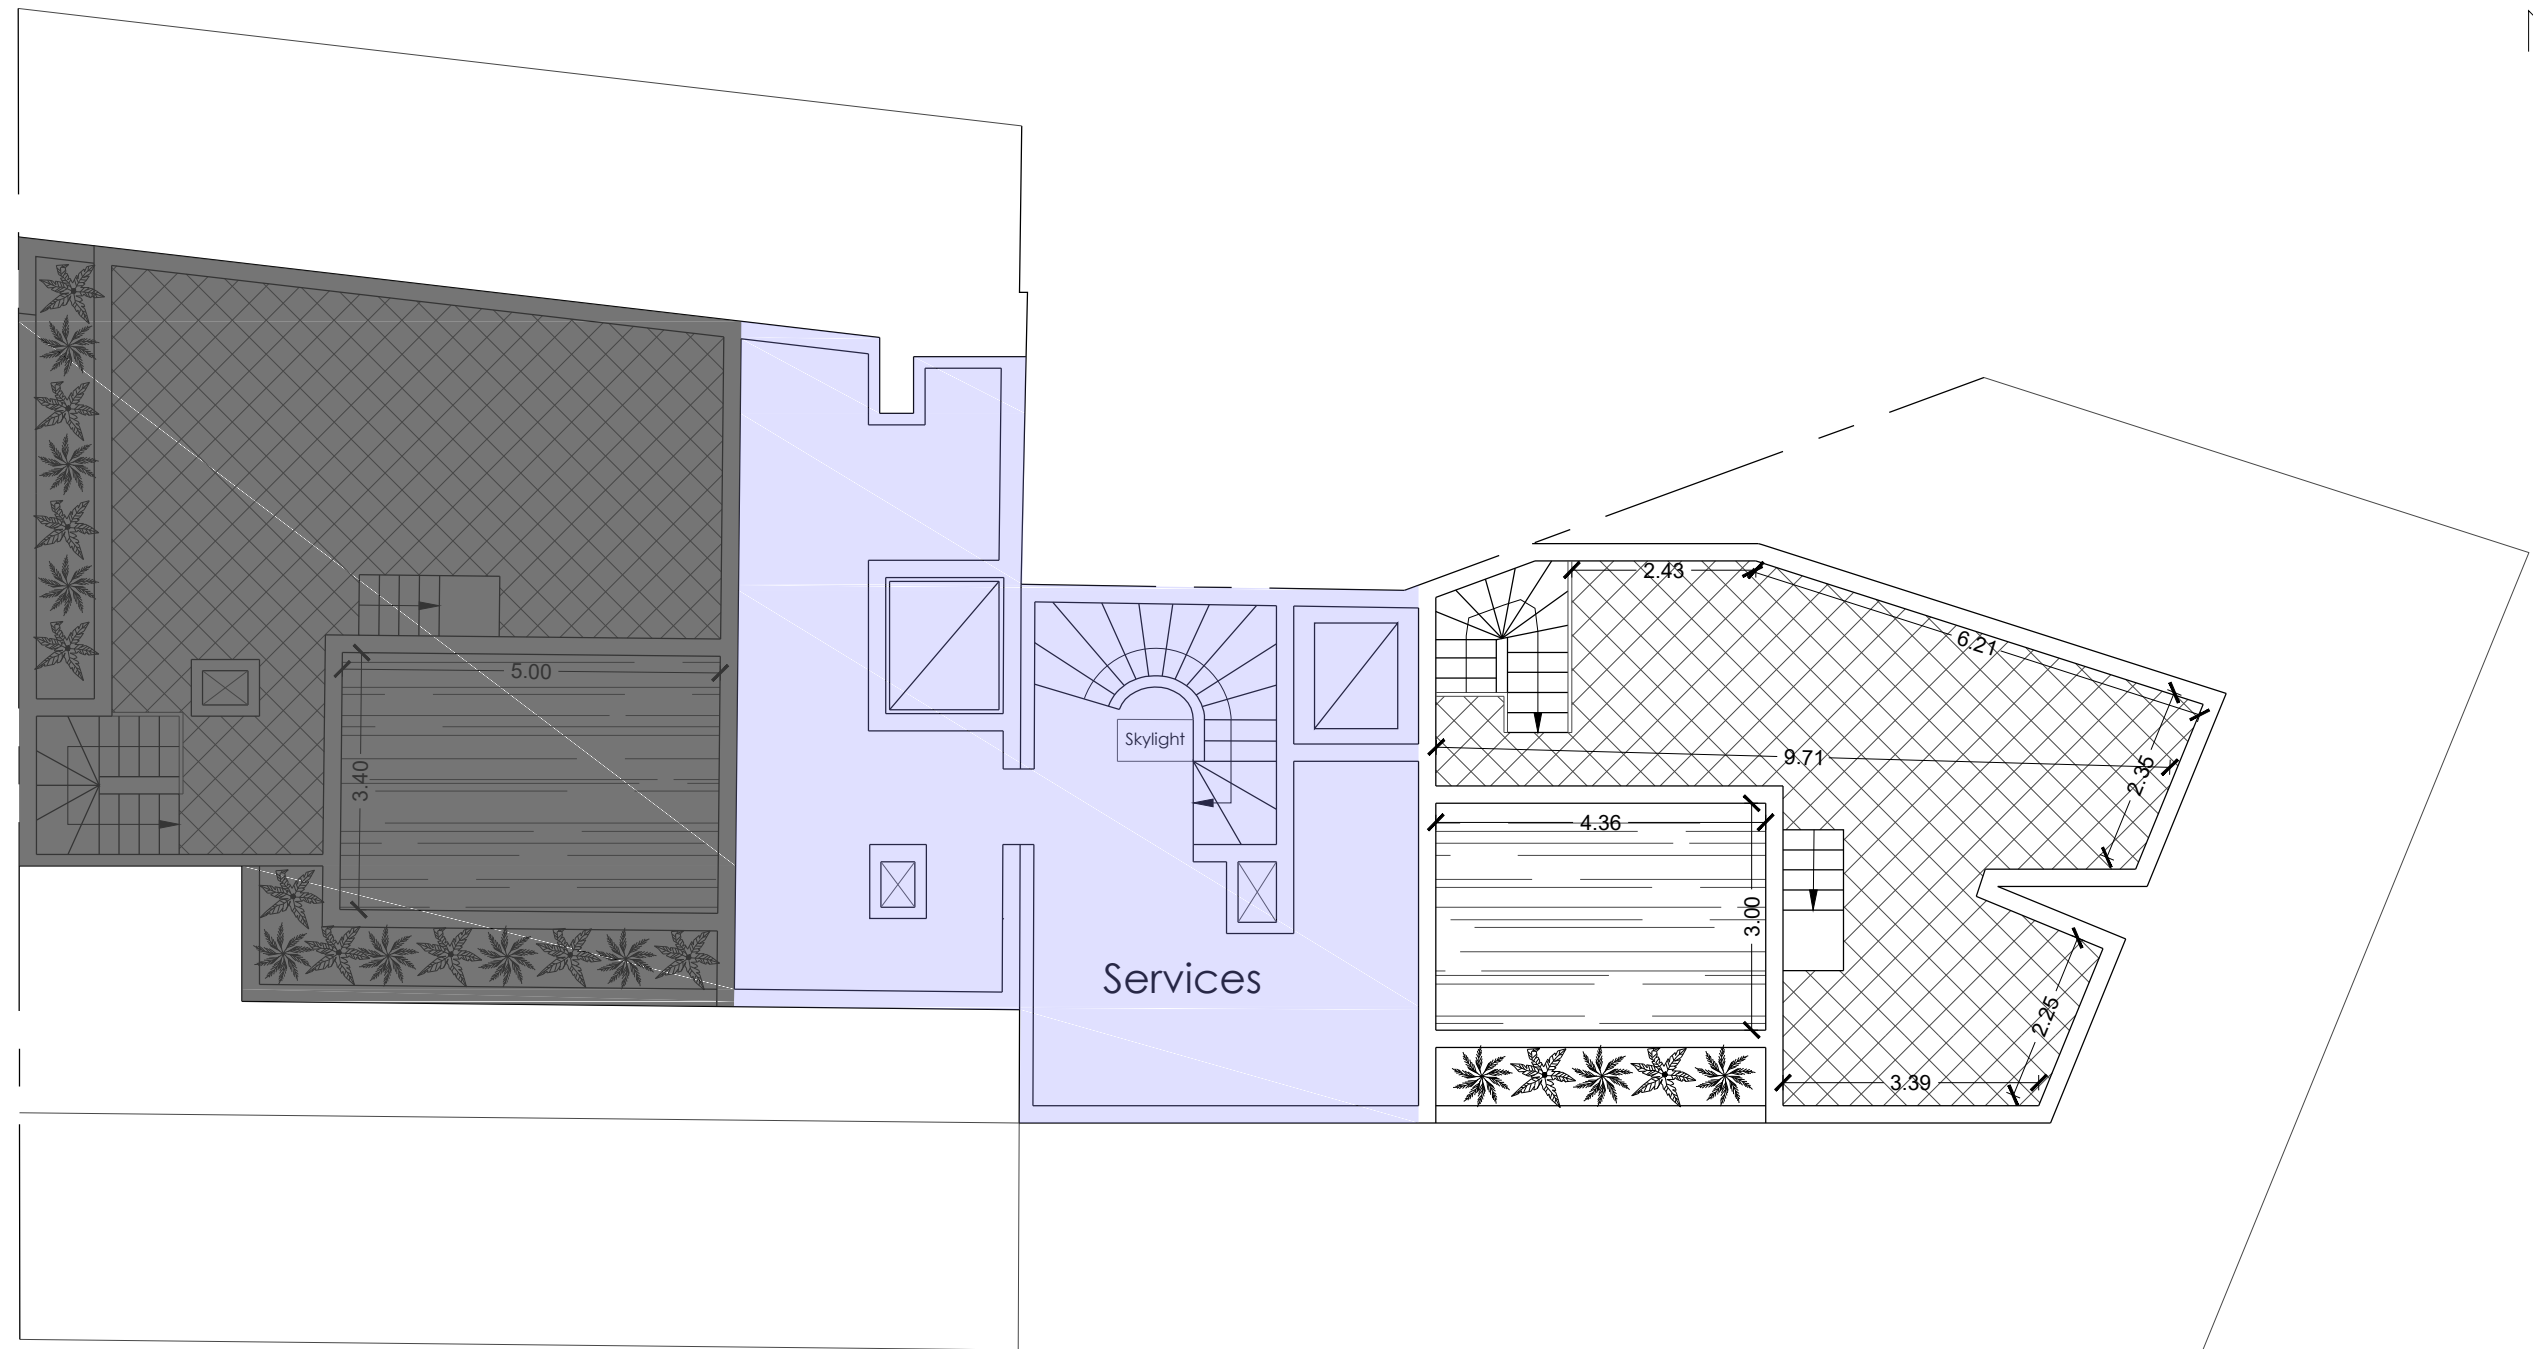

Penthouse Floor

Penthouse 35 Internal: 86 m²
External: 94 m²

RAXX

Marsalforn

Roof Floor

Penthouse 35 Internal: 00 m²
External: 68 m²