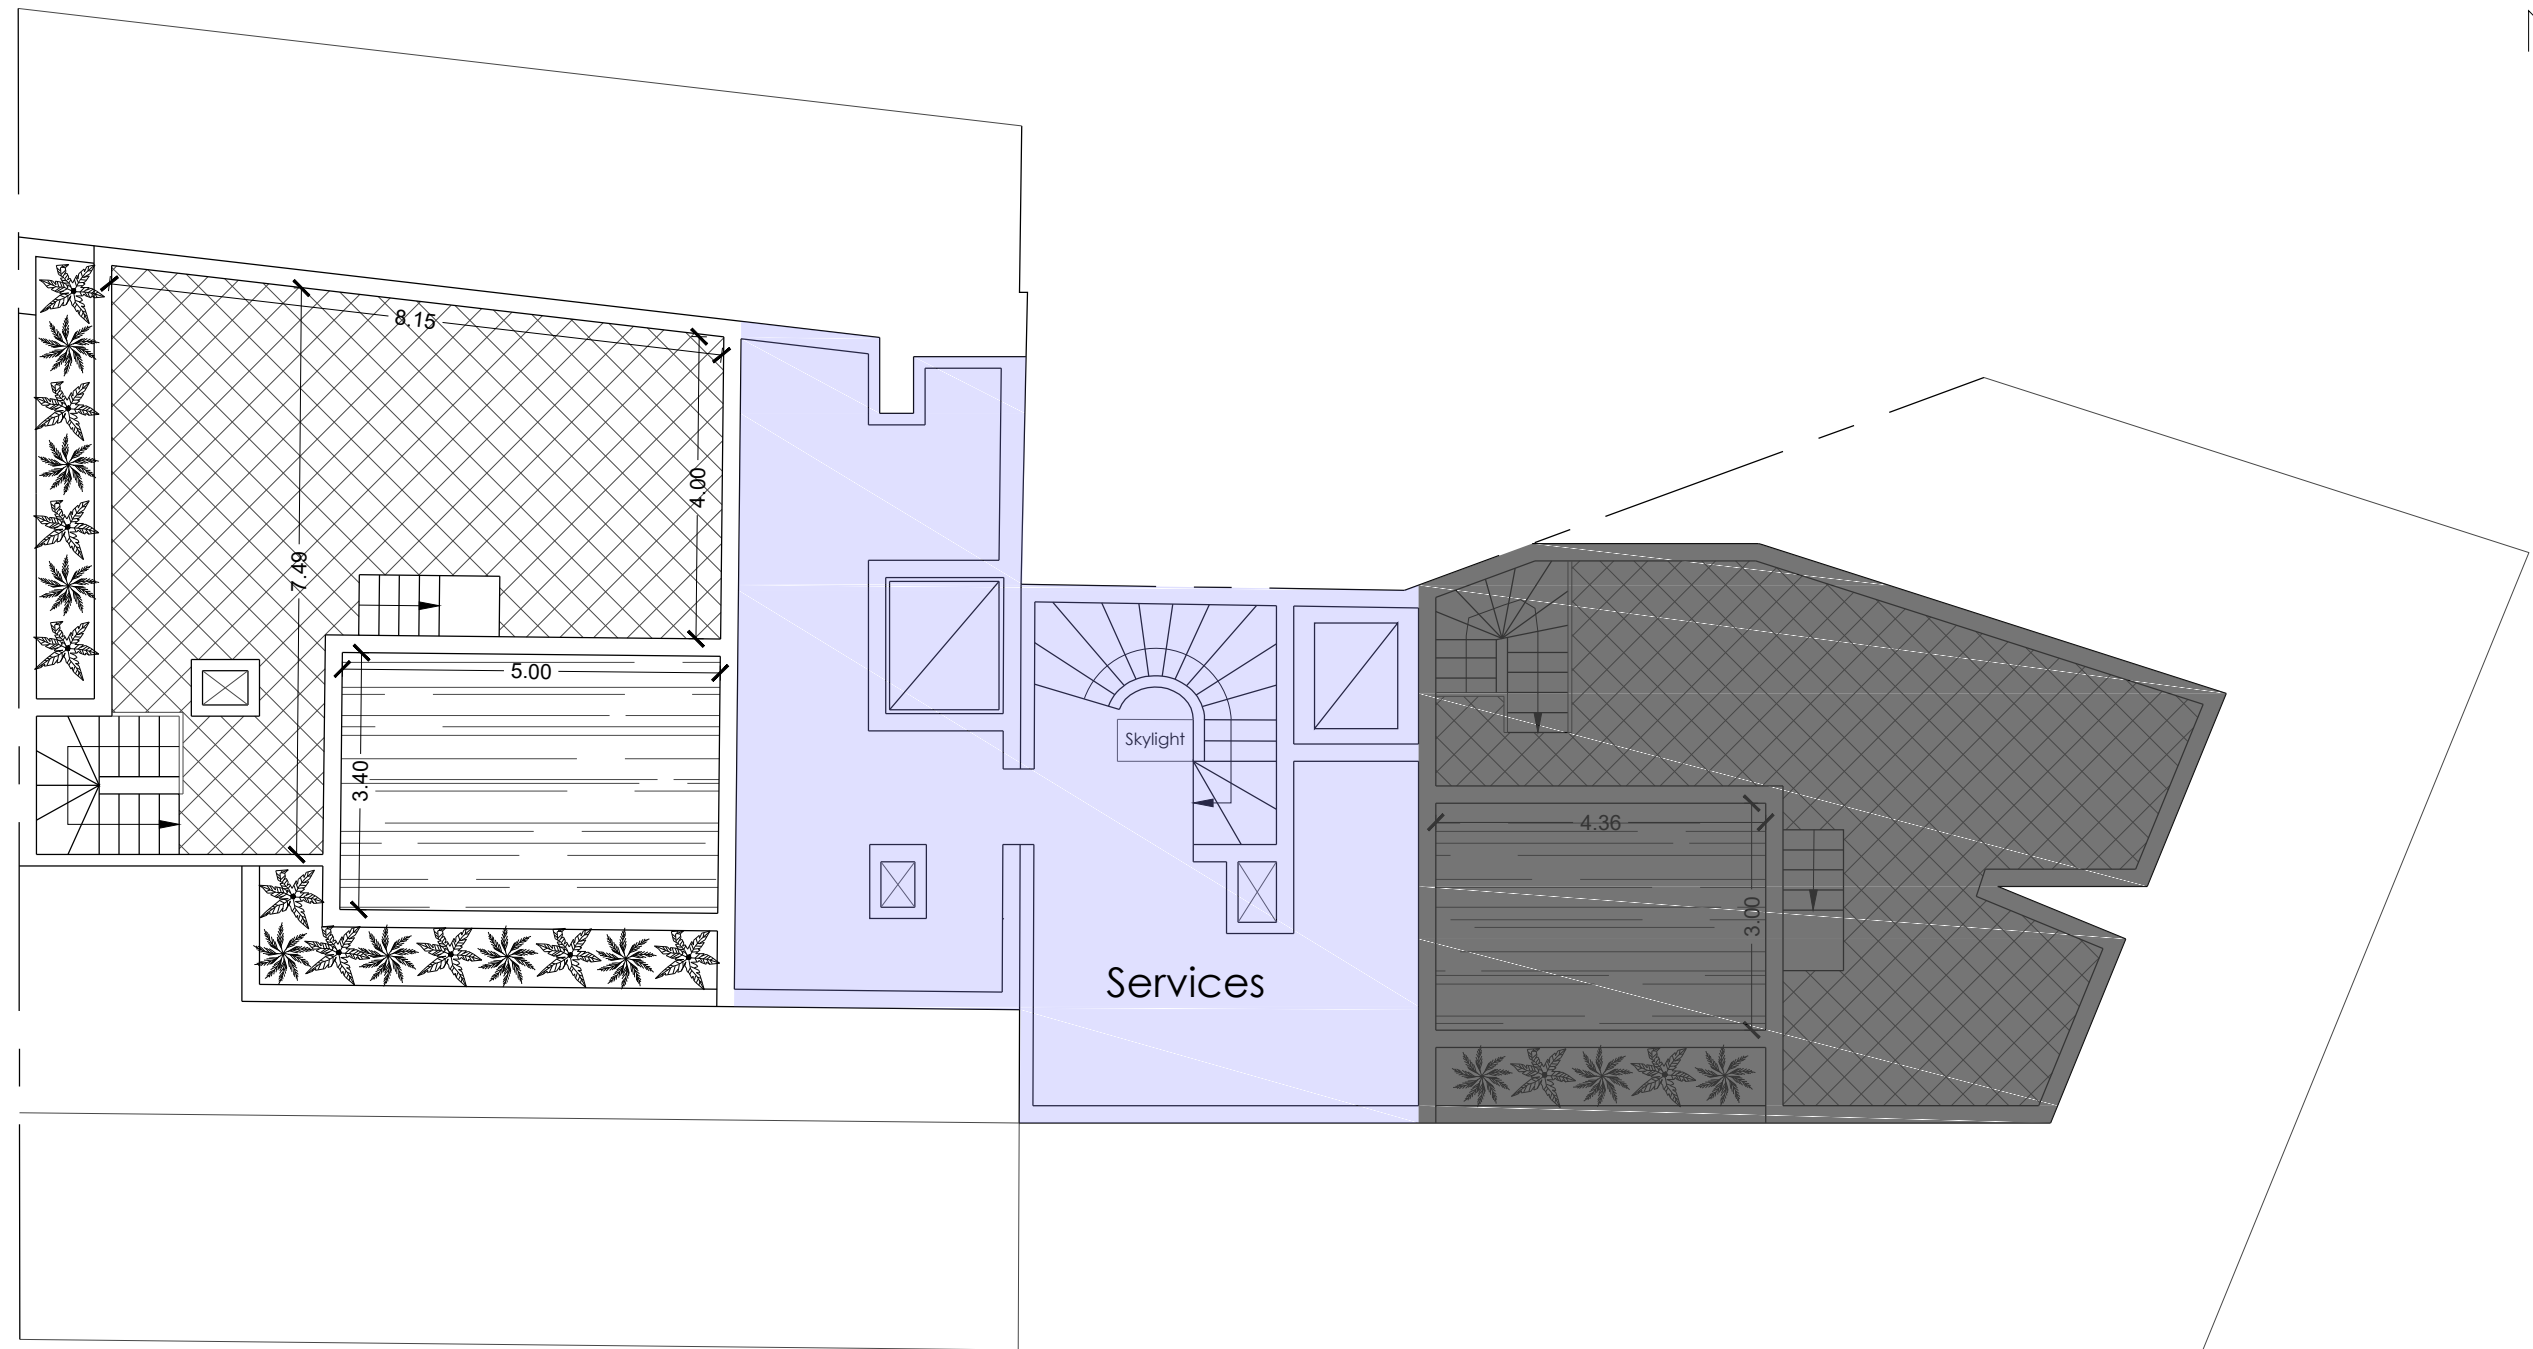

Penthouse Floor

**Penthouse 36** Internal: 111 m<sup>2</sup>  
External: 65 m<sup>2</sup>

Roof Floor

**Penthouse 36** Internal: 00 m<sup>2</sup>  
External: 85 m<sup>2</sup>