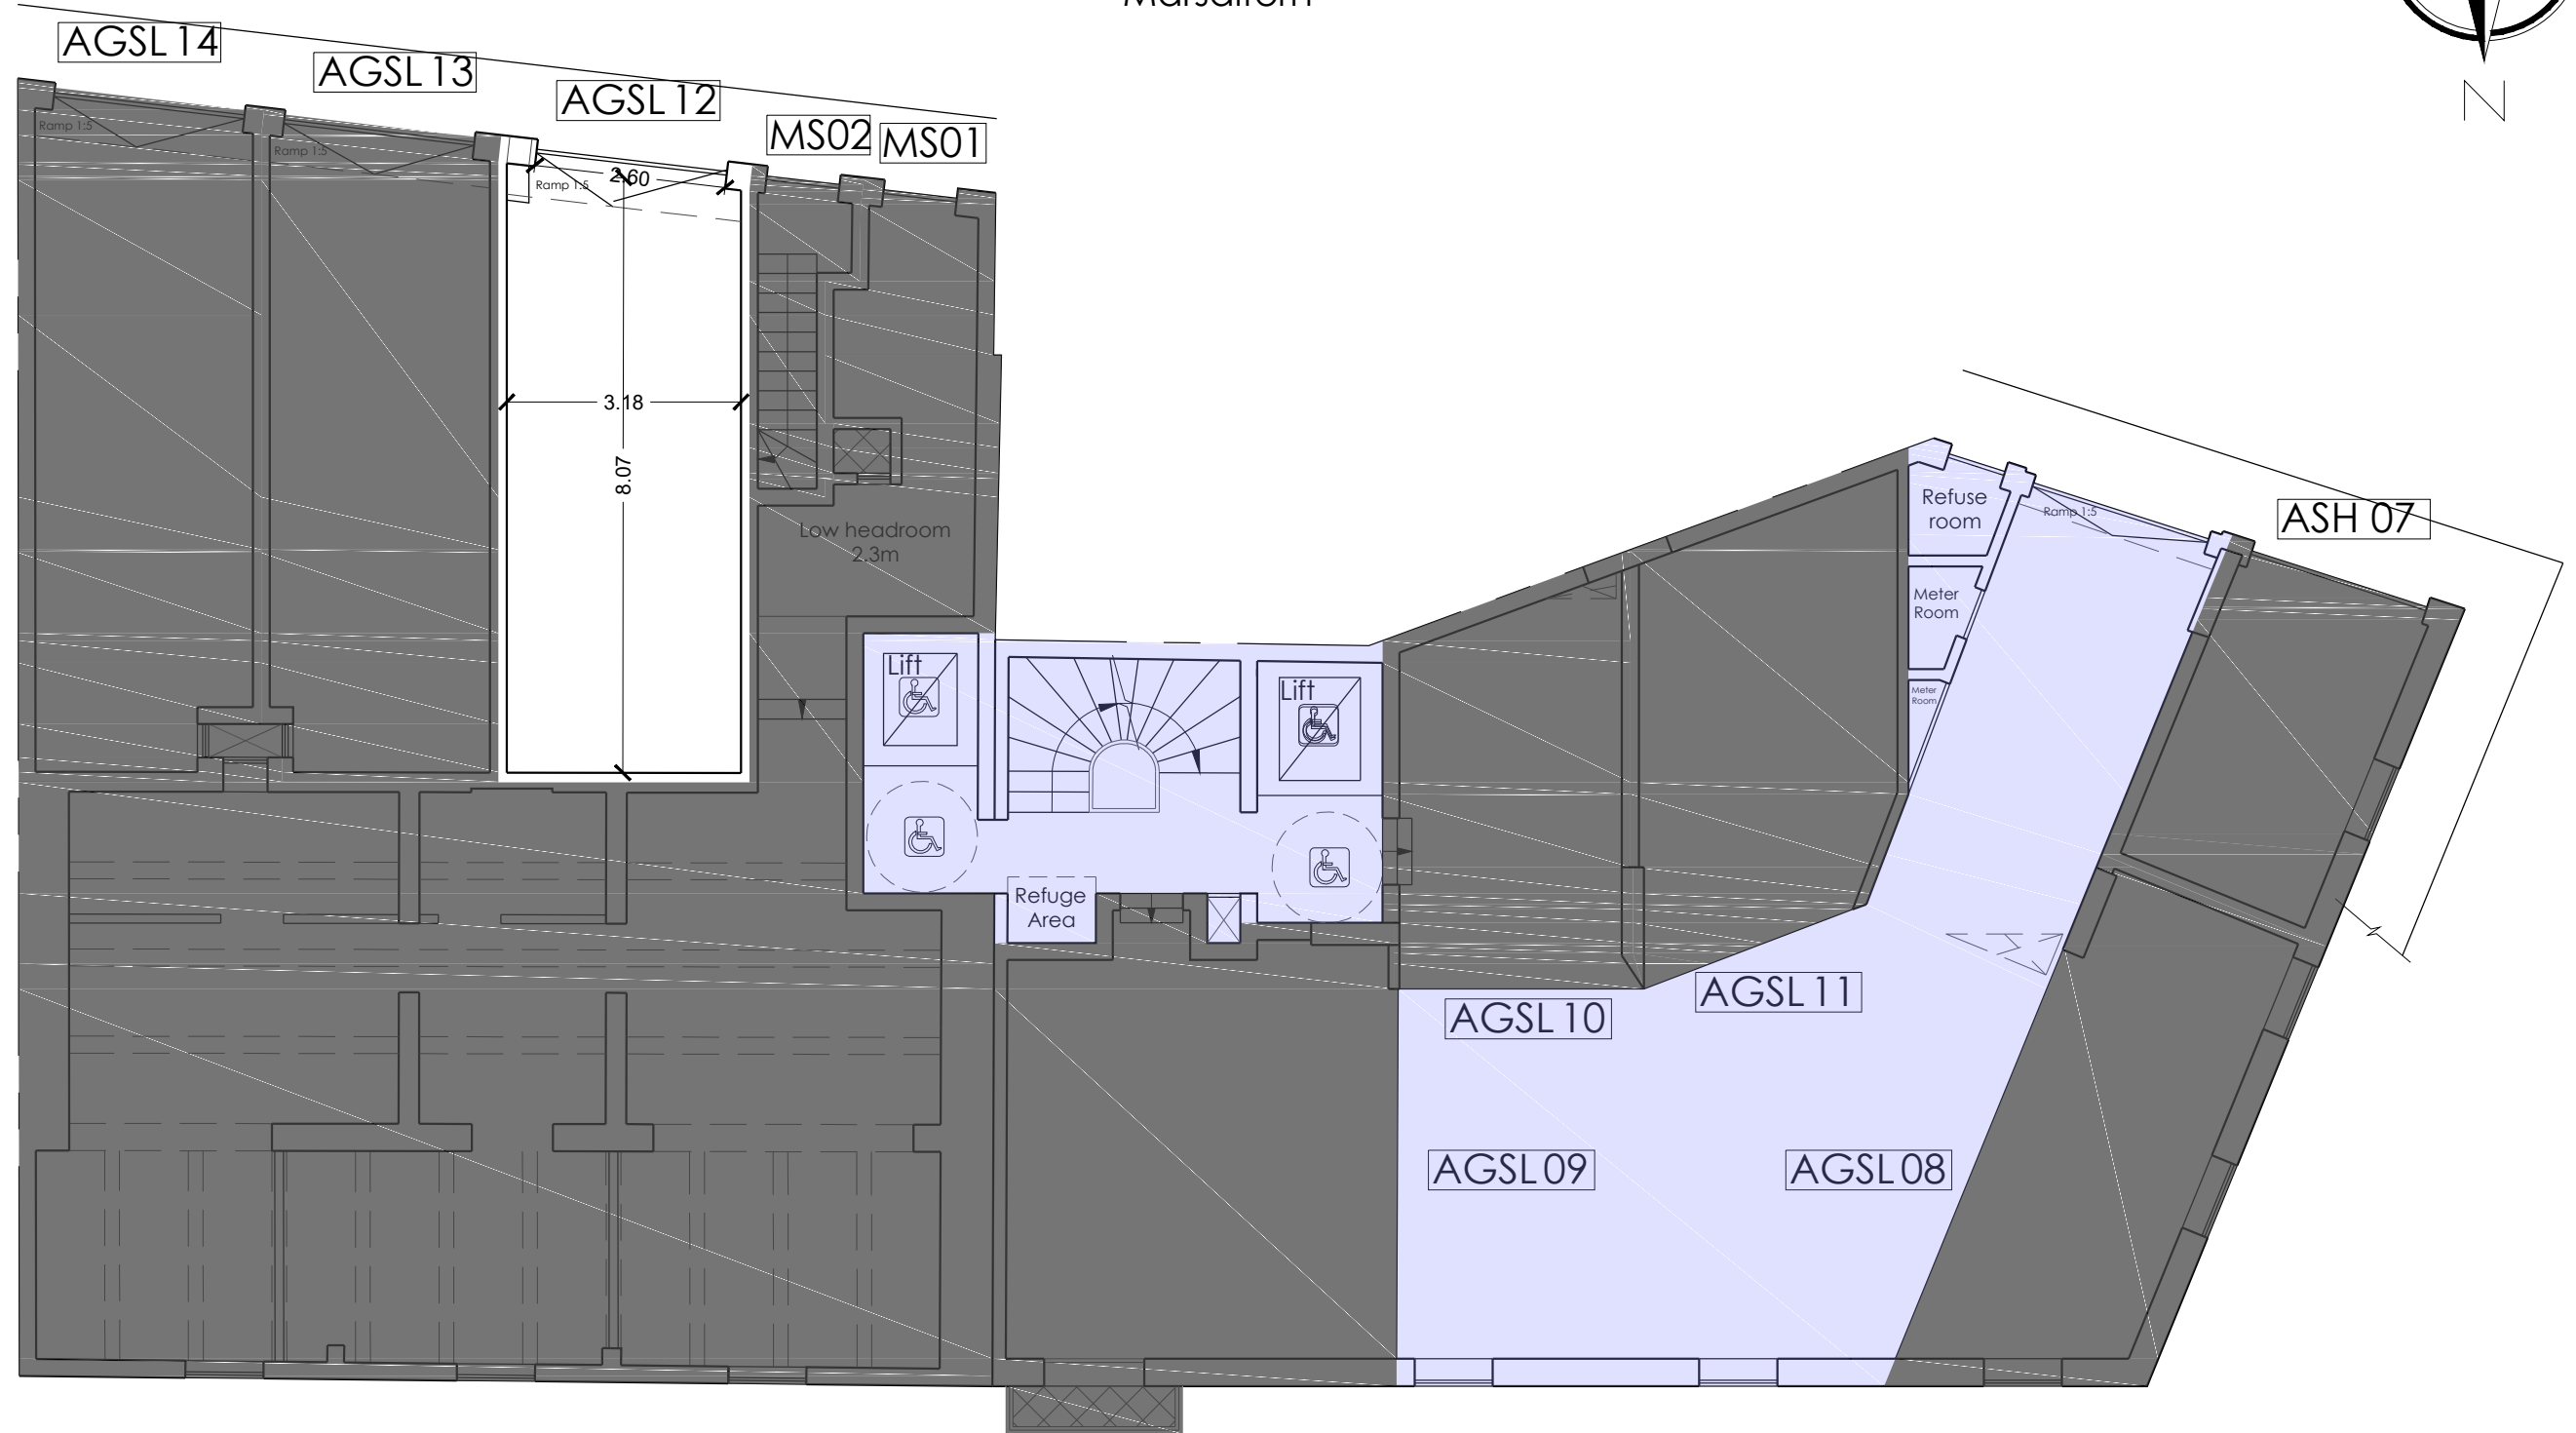

# RAXX

Marsalforn

First Floor

Garage  
AGSL12

Internal: 28 m<sup>2</sup>  
External: 0 m<sup>2</sup>