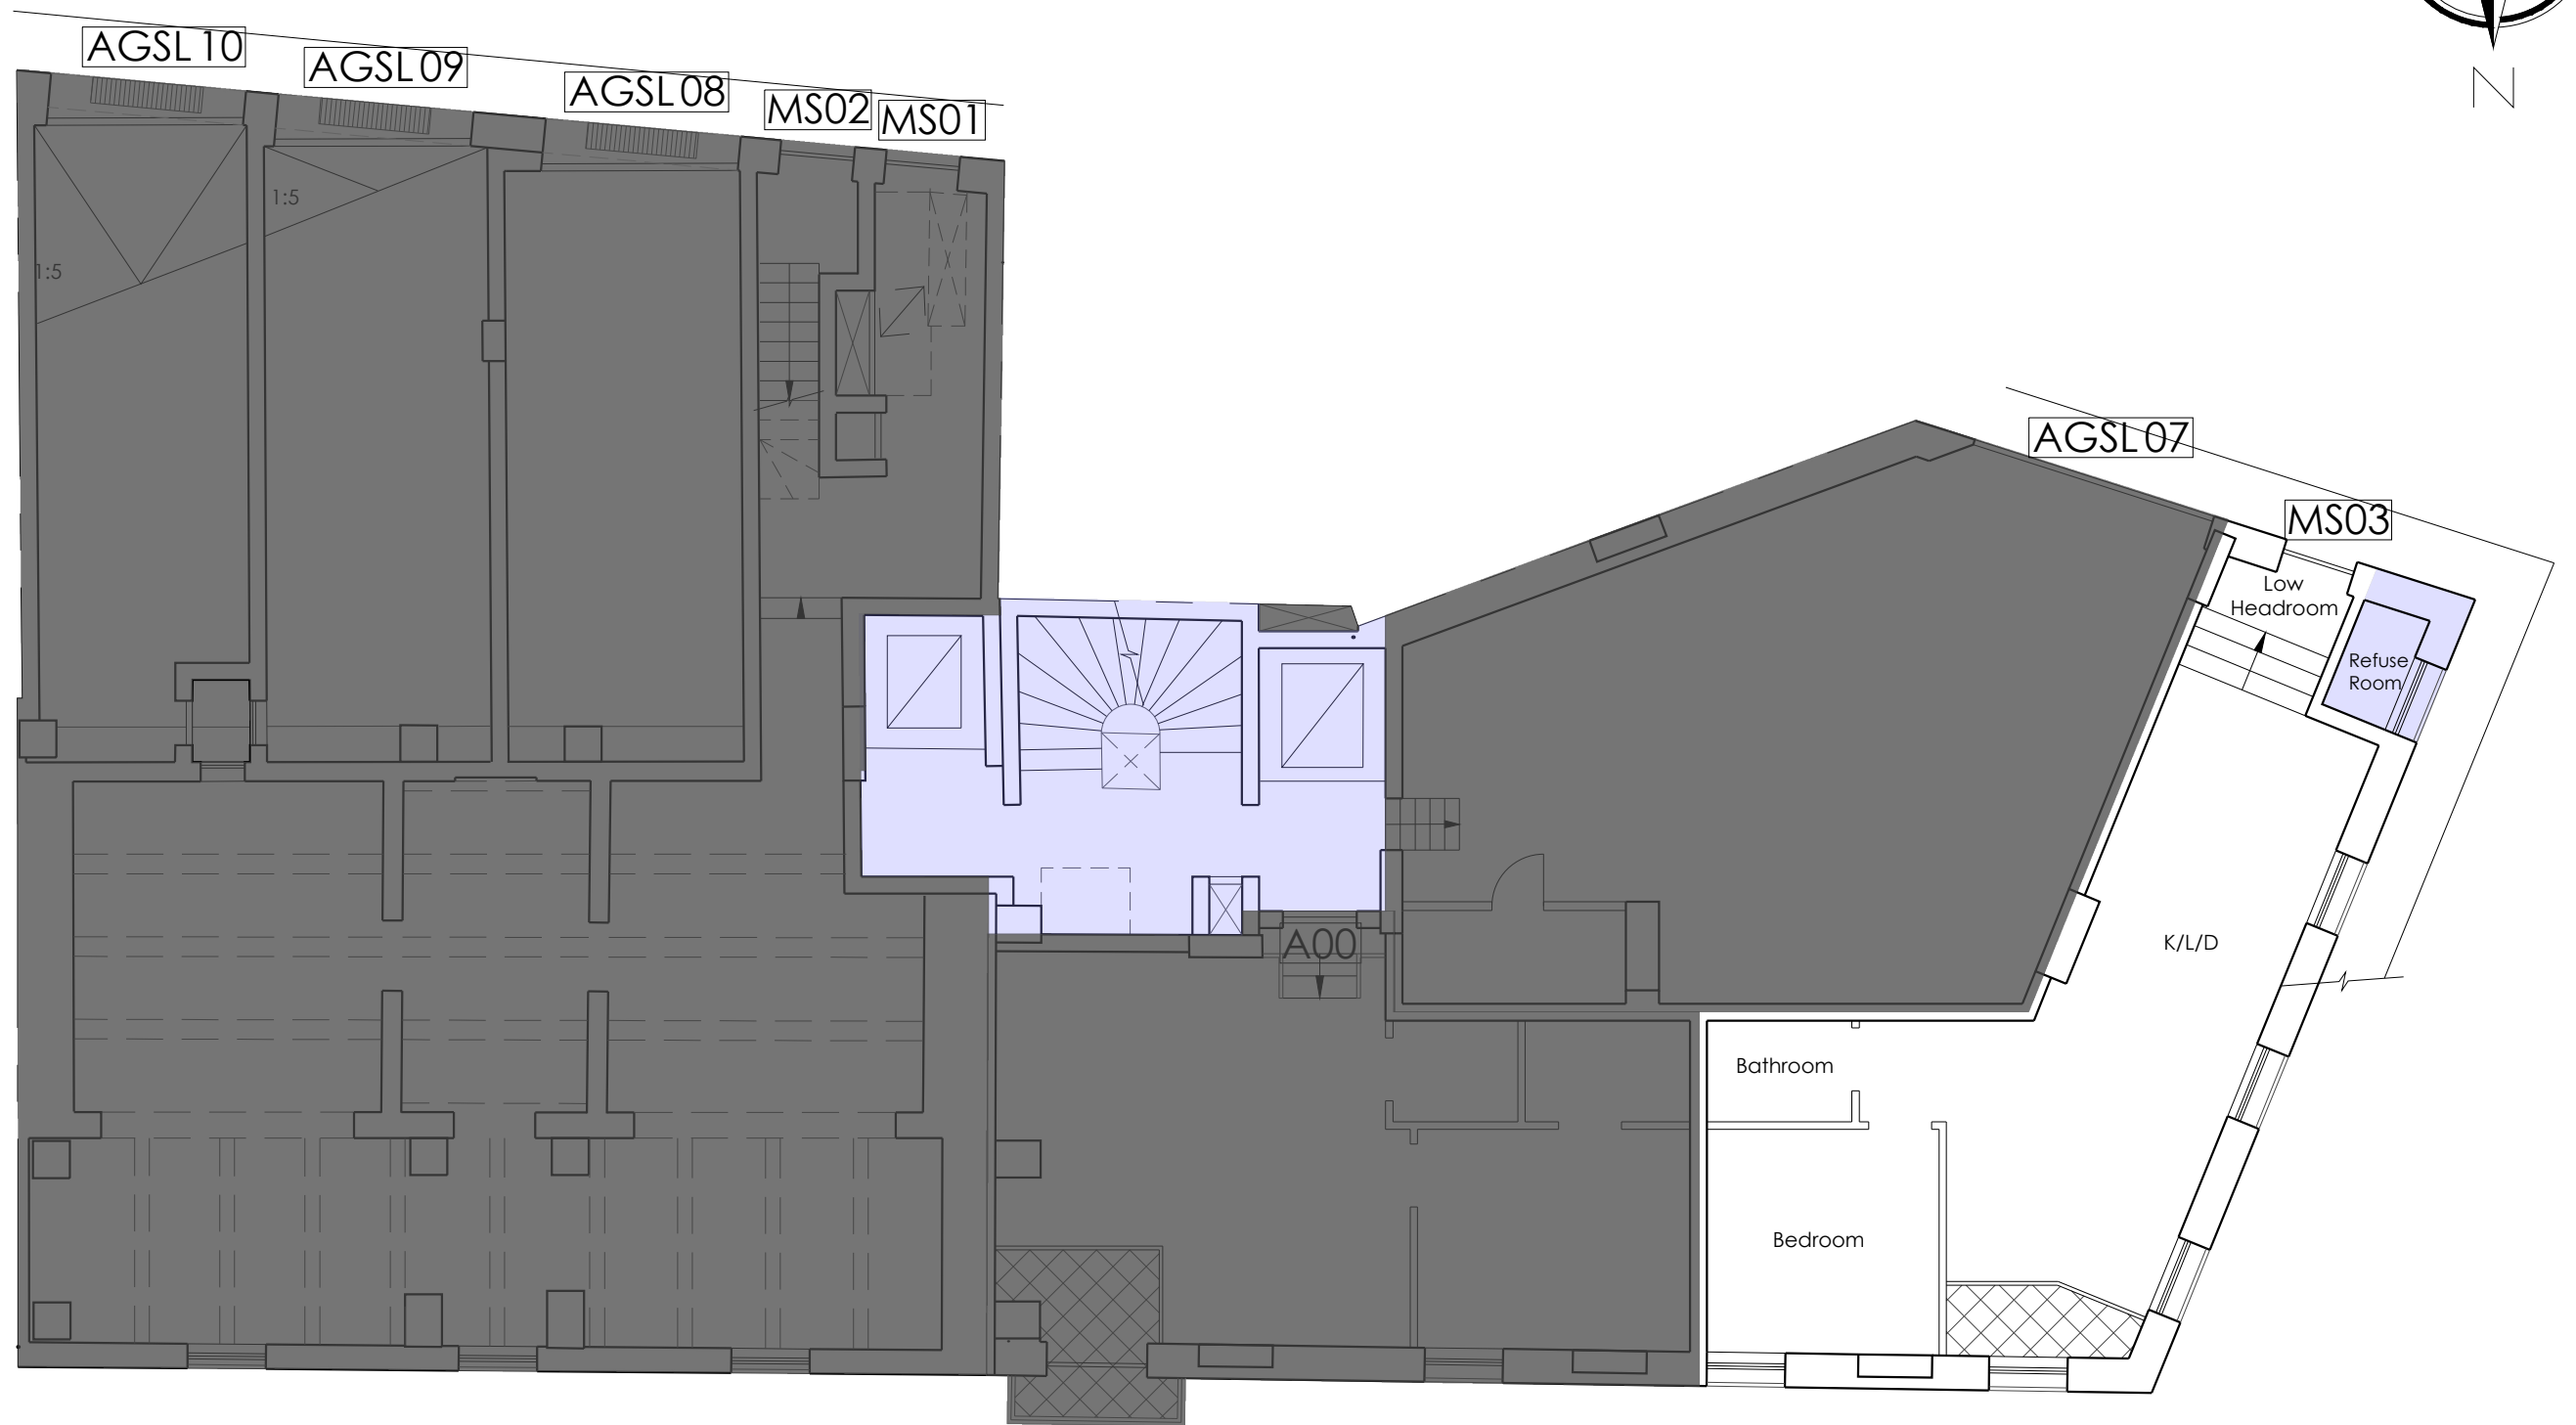

# RAXX

Marsalforn

First Floor

**Maisonette  
MS03**

Note: Gypsum walls are to be done by the purchaser

Internal: 53 m<sup>2</sup>  
External: 3.8 m<sup>2</sup>